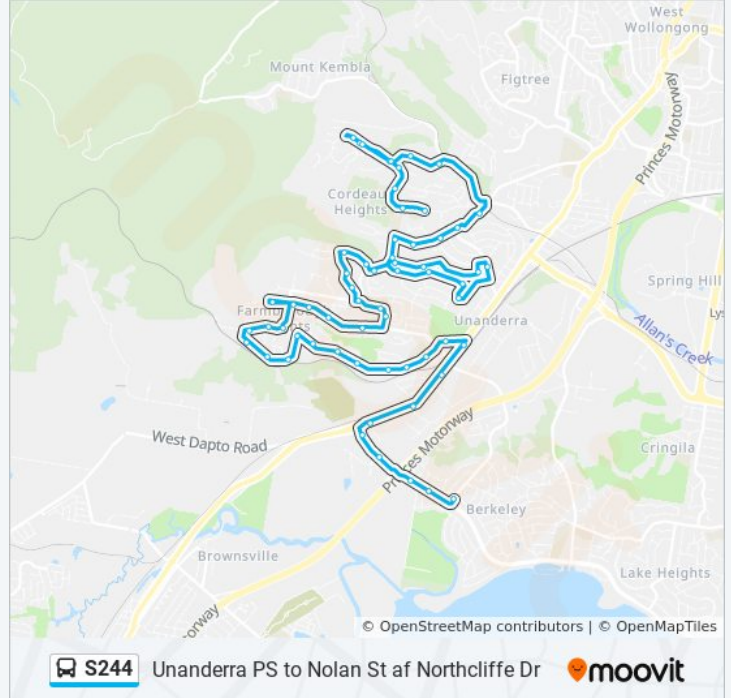

Direction: West Berkely Shops

61 stops

[VIEW LINE SCHEDULE](#)

Unanderra Public School, Derribong Dr
Derribong Dr after Patanga Pl
Derribong Dr before Odenpa Rd
Derribong Dr opp Deenyi Cl
Derribong Dr at Mungurra Hill Rd
Derribong Dr at Jarrah Cres
Derribong Dr at Coorung Cl
Derribong Dr opp Jarrah Cres
Derribong Dr opp Mungurra Hill Rd
Booreea Bvd at Natan Pl
Booreea Bvd opp Sheringa Gr
Central Rd at Leigh Cres
Staff Rd opp Balmaringa Cl
Staff Rd opp Allumba Gr
Staff Rd at Coral Cres
Coachwood Dr after Staff Rd
Coachwood Dr before Cummins St
Beatus St opp Beverley Ave
Beatus St after Adams Ave
Beatus St before Tresnan Ave
Tresnan Ave at Blackman Pde

S244 bus Time Schedule

West Berkely Shops Route Timetable:

Sunday	Not Operational
Monday	15:20
Tuesday	15:20
Wednesday	15:20
Thursday	15:20
Friday	15:20
Saturday	Not Operational

S244 bus Info

Direction: West Berkely Shops

Stops: 61

Trip Duration: 48 min

Line Summary:

West Illawarra RSL Club, Central Rd
Hargraves St opp St Pius X Primary School
Cummins St at Adams Ave
Cummins St before Coachwood Dr
Coachwood Dr opp Coachwood Park
Tamarind Dr after Coachwood Dr
Tamarind Dr before Plumwood Cres
Murrogun Cres at Plumwood Cres
Murrogun Cres at Lambertia Pl
Waples Rd after Murrogun Cres
Cedars Christian College, Waples Rd
Waples Rd opp Farmborough Aged Care Centre
Panorama Dr at Albermarle St
Panorama Dr before Nielson St
Panorama Dr at Brendon Ave
Panorama Dr at Gerard Ave
Panorama Dr after Lyrebird Way
Gerard Ave at Farmborough Rd
Farmborough Rd before Loch Lomond Ave
Farmborough Rd before Fairloch Ave
Fairloch Ave after Loch Carron Ave
Fairloch Ave after Lochview Ave
Fairloch Ave after Ben Nevis Rd
Fairloch Ave at Farmborough Rd
Farmborough Rd opp Bristol Pde
Farmborough Rd before Crest St
Farmborough Rd after Crest St
110 Farmborough Rd
Farmborough Rd after Kotara Cres
Farmborough Road Public School, Farmborough Rd
Farmborough Rd opp Jemima St
Princes Hwy opp Farmborough Rd