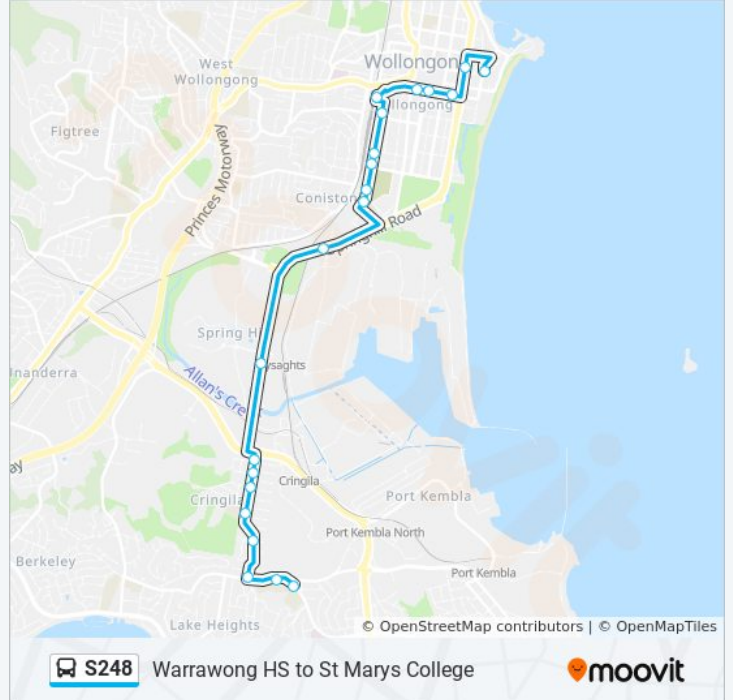

 S248

Warrawong HS to St Marys College

Get The App

The S248 bus line Warrawong HS to St Marys College has one route. For regular weekdays, their operation hours are: (1) St Mary Star of Sea: 15:15
Use the Moovit App to find the closest S248 bus station near you and find out when is the next S248 bus arriving.

Direction: St Mary Star of Sea

21 stops

[VIEW LINE SCHEDULE](#)

- Warrawong High School, Cowper St
- Warrawong High School, Flagstaff Rd
- Lake Ave at Flagstaff Rd
- Lake Ave opp McGovern St
- Cringila Public School, Lake Ave
- Lake Ave opp Newcastle St
- Lake Ave at Gorrell St
- Lake Ave at Merrett Ave
- Springhill Rd before Entry Rd
- Springhill Rd before Old Springhill Rd
- Auburn St opp Coniston Public School
- Auburn St after Miller St
- Auburn St after Swan St
- Auburn St at West St
- Auburn St opp Ellen St
- Wollongong Station, Station St
- Wollongong Central, Burelli St, Stand E
- Wollongong Central, Burelli St, Stand D
- Illawarra Performing Arts Centre, Burelli St
- Corrimal St after Market St
- St Mary Star of the Sea College, Harbour St

S248 bus Time Schedule

St Mary Star of Sea Route Timetable:

Sunday	Not Operational
Monday	15:15
Tuesday	15:15
Wednesday	Not Operational
Thursday	15:15
Friday	15:15
Saturday	Not Operational

S248 bus Info

Direction: St Mary Star of Sea

Stops: 21

Trip Duration: 22 min

Line Summary:

S248 bus time schedules and route maps are available in an offline PDF at moovitapp.com. Use the [Moovit App](#) to see live bus times, train schedule or subway schedule, and step-by-step directions for all public transit in Sydney.