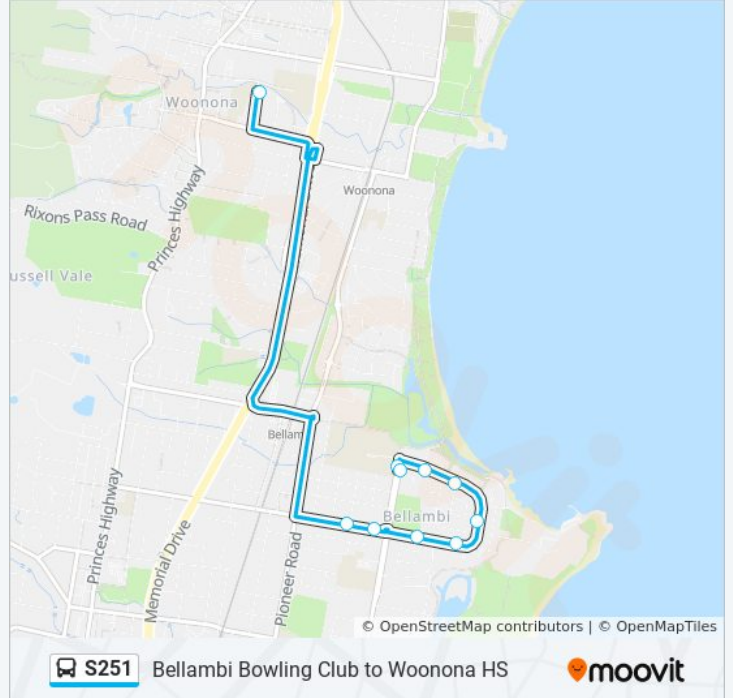

Use the Moovit App to find the closest S251 bus station near you and find out when is the next S251 bus arriving.

**Direction: Holy Spirit**

10 stops

[VIEW LINE SCHEDULE](#)

- Woonona High School, Liddle St
- Rothery St at Bond St
- Rothery St before Cawley St
- Elizabeth Park, Rothery St
- Rothery St opp Tressider Pl
- Rothery St after Scobie Cres
- Rothery St at Chounding Cres
- Bellambi Point Community Preschool, Rothery St
- Cawley St opp Holy Spirit College
- Holy Spirit College, Cawley St

**S251 bus Time Schedule**

Holy Spirit Route Timetable:

Sunday	Not Operational
Monday	14:30
Tuesday	14:55
Wednesday	14:55
Thursday	14:55
Friday	14:55
Saturday	Not Operational

**S251 bus Info**

**Direction:** Holy Spirit

**Stops:** 10

**Trip Duration:** 15 min

**Line Summary:**

## Direction: Woonona HS

16 stops

[VIEW LINE SCHEDULE](#)

Bellambi Bowling Club, Rothery St  
 Rothery St at Bond St  
 Rothery St before Cawley St  
 Elizabeth Park, Rothery St  
 Rothery St opp Tressider Pl  
 Rothery St after Scobie Cres  
 Rothery St at Chounding Cres  
 Bellambi Point Community Preschool, Rothery St  
 Cawley St opp Holy Spirit College  
 Princes Hwy after Broker St  
 Princes Hwy opp Collaery Rd  
 Princes Hwy at Rixons Pass Rd  
 Princes Hwy opp Hollymount Park  
 Princes Hwy opp Hale St  
 Princes Hwy at Gray St  
 Woonona High School, Liddle St