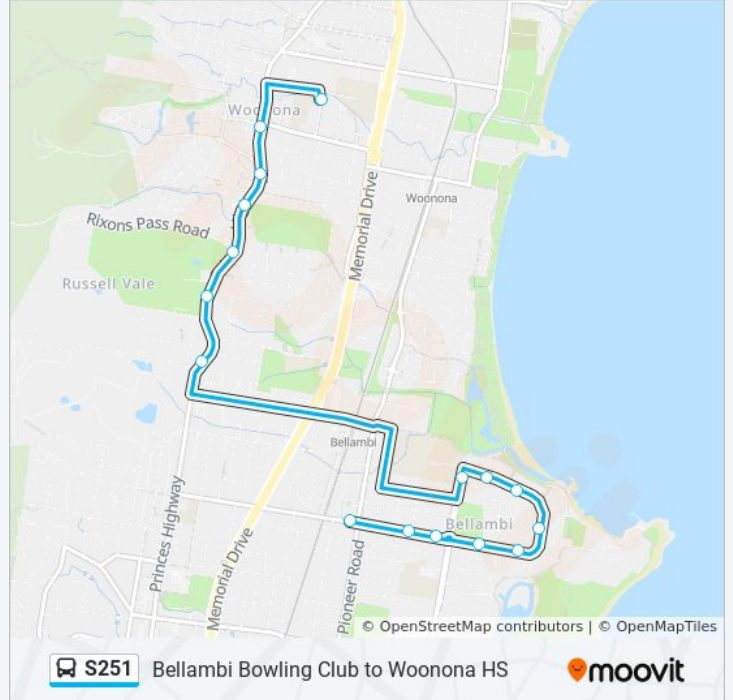

Use the Moovit App to find the closest S251 bus station near you and find out when is the next S251 bus arriving.

**Direction: Holy Spirit**

10 stops

[VIEW LINE SCHEDULE](#)

- Woonona High School, Liddle St
- Rothery St at Bond St
- Rothery St before Cawley St
- Elizabeth Park, Rothery St
- Rothery St opp Tressider Pl
- Rothery St after Scobie Cres
- Rothery St at Chounding Cres
- Bellambi Point Community Preschool, Rothery St
- Cawley St opp Holy Spirit College
- Holy Spirit College, Cawley St

## Direction: Woonona HS

16 stops

[VIEW LINE SCHEDULE](#)

Bellambi Bowling Club, Rothery St  
 Rothery St at Bond St  
 Rothery St before Cawley St  
 Elizabeth Park, Rothery St  
 Rothery St opp Tressider Pl  
 Rothery St after Scobie Cres  
 Rothery St at Chounding Cres  
 Bellambi Point Community Preschool, Rothery St  
 Cawley St opp Holy Spirit College  
 Princes Hwy after Broker St  
 Princes Hwy opp Collaery Rd  
 Princes Hwy at Rixons Pass Rd  
 Princes Hwy opp Hollymount Park  
 Princes Hwy opp Hale St  
 Princes Hwy at Gray St  
 Woonona High School, Liddle St

## S251 bus Info

**Direction:** Woonona HS

**Stops:** 16

**Trip Duration:** 15 min

**Line Summary:**

S251 bus time schedules and route maps are available in an offline PDF at [moovitapp.com](https://moovitapp.com). Use the [Moovit App](#) to see live bus times, train schedule or subway schedule, and step-by-step directions for all public transit in Sydney.