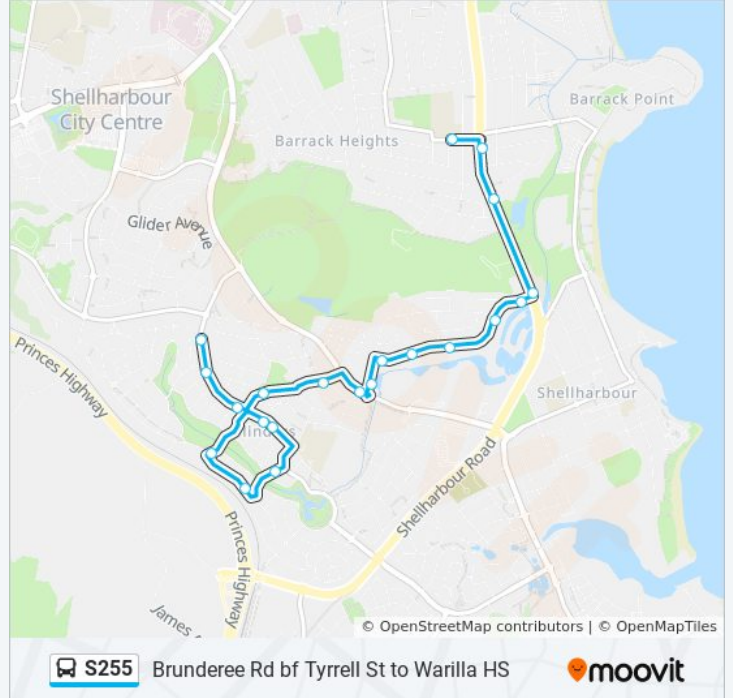

## Direction: Flinders

21 stops

[VIEW LINE SCHEDULE](#)

Warilla High School, Keross Ave  
Shellharbour Rd opp Keross Ave  
Shellharbour Rd opp Woodlands Dr  
Amity College, Shellharbour Rd  
Ocean Beach Dr after Shellharbour Rd  
Ocean Beach Dr opp Parklands Dr  
Ocean Beach Dr opp Melia St  
Ocean Beach Dr opp Evergreen Dr  
Ocean Beach Dr before Parklands Dr  
Parklands Dr opp Kingdom Hall  
Wattle Rd opp Kingdom Hall  
Baragoot Rd at Tabourie Cl  
Baragoot Rd opp Colville St  
Baragoot Rd at Whittaker St  
Whittaker St before Seymour Dr  
Seymour Dr before Willinga Rd  
Brunderee Rd after Willinga Rd  
Brunderee Rd before Baragoot Rd  
Brunderee Rd after Baragoot Rd  
Brunderee Rd before Fischer Rd  
Brunderee Rd after Fischer St

## S255 bus Info

**Direction:** Flinders

**Stops:** 21

**Trip Duration:** 14 min

**Line Summary:**

**Direction: Warilla HS**

20 stops

[VIEW LINE SCHEDULE](#)

- Brunderee Rd before Tyrrell St
- Brunderee Rd after Tyrrel St
- Brunderee Rd before Baragoot Rd
- Baragoot Rd at Whittaker St
- Whittaker St before Seymour Dr
- Seymour Dr before Willinga Rd
- Brunderee Rd after Willinga Rd
- Brunderee Rd before Baragoot Rd
- Baragoot Rd at Colville St
- Baragoot Rd opp Tabourie Cl
- Kingdom Hall, Wattle Rd
- Kingdom Hall, Parklands Dr
- Ocean Beach Dr after Parklands Dr
- Ocean Beach Dr at Evergreen Dr
- Ocean Beach Dr after Melia St
- Ocean Beach Dr at Sherwood Pl
- Shellharbour Rd opp Amity College
- Shellharbour Rd after Woodlands Dr

**Direction:** Warilla HS

**Stops:** 20

**Trip Duration:** 16 min

**Line Summary:**

Keross Ave after Shellharbour Rd

Warilla High School, Keross Ave

S255 bus time schedules and route maps are available in an offline PDF at [moovitapp.com](https://moovitapp.com). Use the [Moovit App](#) to see live bus times, train schedule or subway schedule, and step-by-step directions for all public transit in Sydney.