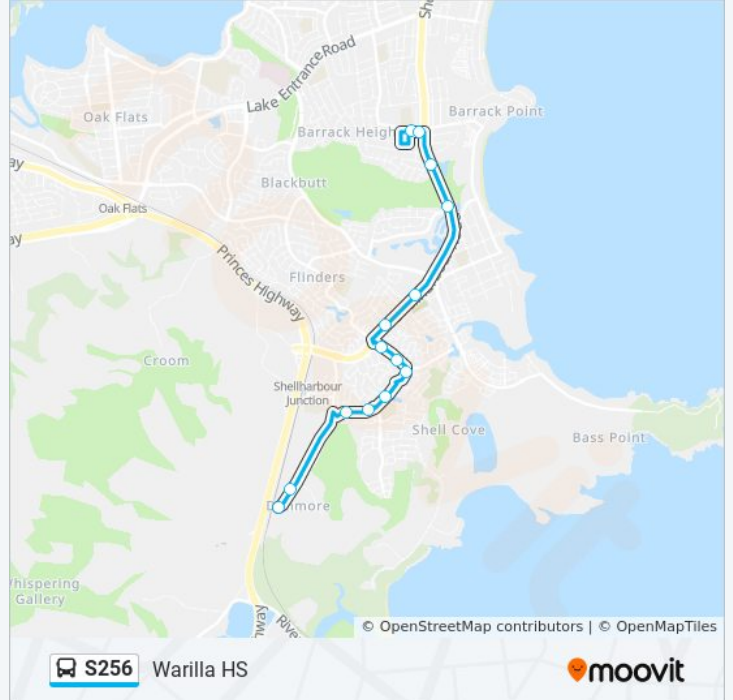

## Direction: Dunmore Station

15 stops

[VIEW LINE SCHEDULE](#)

Warilla High School, Keross Ave  
Shellharbour Rd opp Keross Ave  
Shellharbour Rd opp Woodlands Dr  
Amity College, Shellharbour Rd  
Shellharbour Cemetery, Shellharbour Rd  
Shellharbour Bus Depot, Shellharbour Rd  
Shellharbour Rd before Cove Bvd  
Cove Bvd after Shellharbour Rd  
Cove Bvd before Brindabella Dr  
Southern Cross Bvd after Cove Bvd  
Southern Cross Bvd after Hinchinbrook Dr  
Southern Cross Bvd Aft Killalea Dr  
Southern Cross Bvd at Mornington Ct  
Dunmore Rd after Buckleys Rd  
21 Dunmore Rd

- Dunmore (Shellharbour) Station, Dunmore Rd
- Dunmore Rd opp Buckleys Rd
- Southern Cross Bvd before Monkhouse Pde
- Southern Cross Bvd before Banks Dr
- Southern Cross Bvd after Banks Dr
- Southern Cross Bvd before Cove Bvd
- Cove Bvd opp Brindabella Dr
- Cove Bvd before Shellharbour Rd
- Shellharbour Rd after Lakewood Bvd
- Shellharbour Rd opp Shellharbour Cemetery
- Shellharbour Rd opp Amity College
- Shellharbour Rd after Woodlands Dr
- Keross Ave after Shellharbour Rd
- Warilla High School, Keross Ave

**Direction:** Warilla HS

**Stops:** 14

**Trip Duration:** 16 min

**Line Summary:**

S256 bus time schedules and route maps are available in an offline PDF at [moovitapp.com](https://moovitapp.com). Use the [Moovit App](#) to see live bus times, train schedule or subway schedule, and step-by-step directions for all public transit in Sydney.