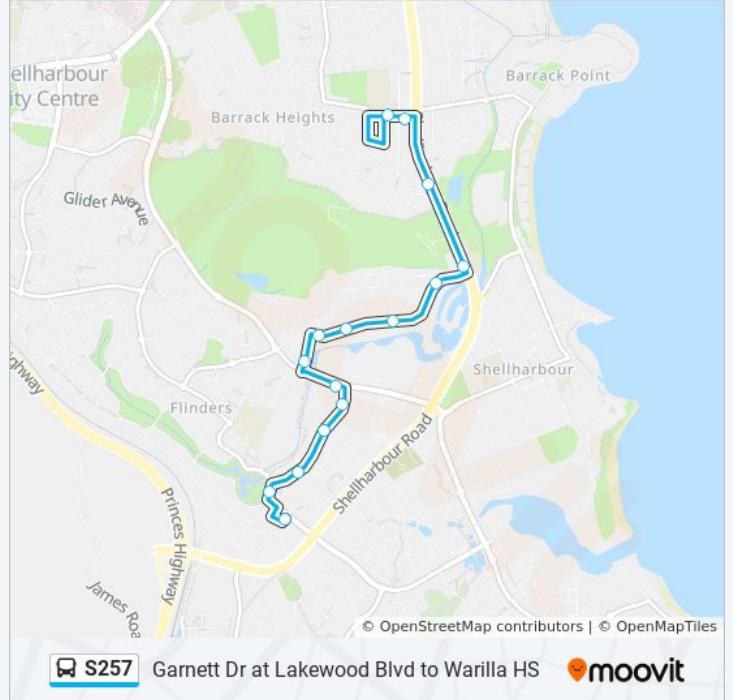

S257 bus time schedules and route maps are available in an offline PDF at moovitapp.com. Use the [Moovit App](#) to see live bus times, train schedule or subway schedule, and step-by-step directions for all public transit in Sydney.

[About Moovit](#) • [MaaS Solutions](#) • [Supported Countries](#) • [Mooviter Community](#)

© 2024 Moovit - All Rights Reserved

Check Live Arrival Times