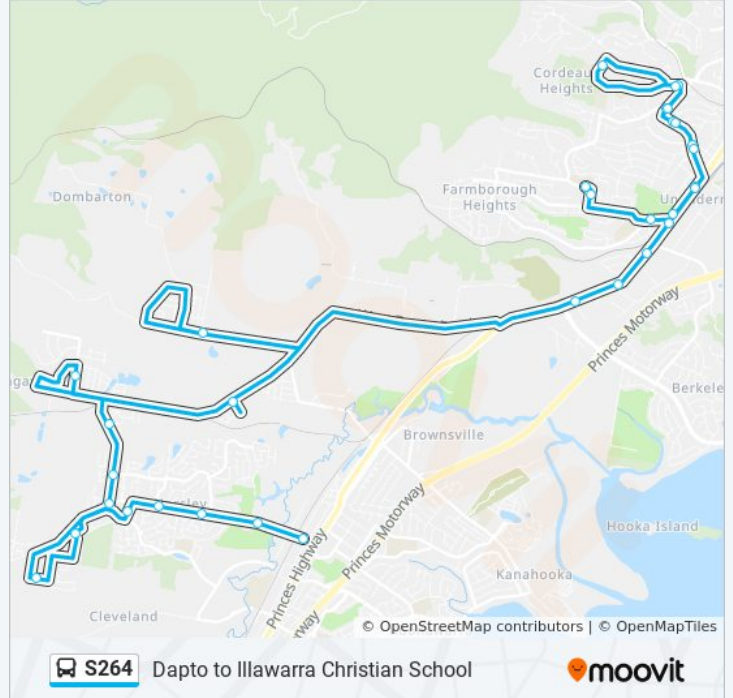

Use the Moovit App to find the closest S264 bus station near you and find out when is the next S264 bus arriving.

Direction: Dapto

38 stops

[VIEW LINE SCHEDULE](#)

- Cedars Christian College, Waples Rd
- Waples Rd opp Farmborough Aged Care Centre
- Farmborough Rd opp Jemima St
- Princes Hwy after Farmborough Rd
- Princes Hwy before Tannery St
- West Illawarra RSL Club, Central Rd
- Central Rd opp Carr Pde
- Central Rd before Staff Rd
- Derribong Dr opp Erlinya Pl
- Derribong Dr after Odenpa Rd
- Derribong Dr at Alukea Rd
- Central Rd after Ridley Pde
- Central Rd at Carr Pde
- Central Rd opp West Illawarra RSL Club
- Princes Hwy opp Victoria St
- Princes Hwy opp Farmborough Rd
- Princes Hwy opp Orana Pde
- Princes Hwy at Orangegroove Ave
- Princes Hwy at Canterbury Rd
- 83 Sheaffes Rd
- Stewards Drive after Sheaffes Road
- Stewards Dr at Sapphire Rd

Stops: 38

Trip Duration: 62 min

Line Summary:

Neeson Rd at Saddleback Cres

Neeson Rd at Sheaffes Rd

Sheaffes Rd before Stane Dyke Rd

Sheaffes Rd at Paynes Rd

Rainbird Drive before West Dapto Road

Smiths Lane after Godson Way

Shone Ave after West Dapto Rd

Shone Ave at Horsley Dr

Bong Bong Rd opp Iredell Rd

Mallon Ave at Phoenix Way

Wholahan Ave at Bunya St

Highcroft Bvd at Moronga Ct

Bong Bong Rd at Robins Creek Dr

Horsley Community Centre, Bong Bong Rd

Bong Bong Rd opp Reed Park

Dapto Leagues Club, Bong Bong Rd

Direction: Illawarra Cs

41 stops

[VIEW LINE SCHEDULE](#)

Bong Bong Rd opp Dapto Leagues Club

Reed Park, Bong Bong Rd