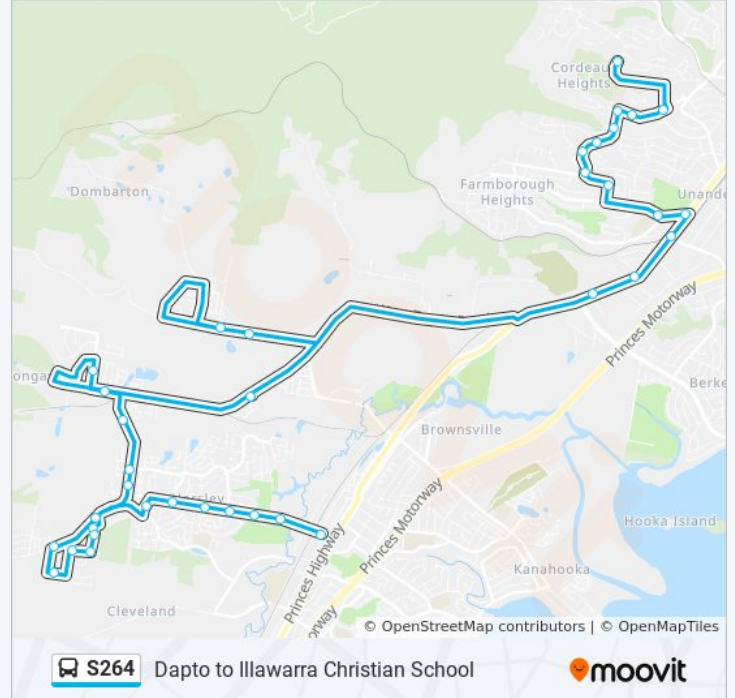

Bong Bong Rd opp Mallon Ave

HammondCare Horsley Retirement Village,
Shone Ave

Shone Ave before Horsley Dr

Shone Ave before West Dapto Rd

Wongawilli Rd after Shone Ave

Smiths Lane after Godson Way

Rainbird Drive before West Dapto Road

83 Sheaffes Rd

Stewards Drive after Sheaffes Road

Stewards Dr at Sapphire Rd

Neeson Rd at Saddleback Cres

Neeson Rd at Sheaffes Rd

Sheaffes Rd before Stane Dyke Rd

Sheaffes Rd at Paynes Rd

Princes Hwy opp Canterbury Rd

Princes Hwy opp Orangegrove Ave

Princes Hwy opp Nolan St

Farmborough Rd at Princes Hwy

Waples Rd opp Illawarra Hockey Stadium

Farmborough Aged Care Centre, Waples Rd

Coachwood Dr after Waples Rd

Coachwood Dr before Tamarind Dr

Coachwood Park, Coachwood Dr

Coachwood Dr opp Cummins St

Coachwood Dr at Staff Rd

Staff Rd opp Coral Cres

Staff Rd Maynes Pde

Derribong Dr before Odenpa Rd

S264 bus time schedules and route maps are available in an offline PDF at moovitapp.com. Use the [Moovit App](#) to see live bus times, train schedule or subway schedule, and step-by-step directions for all public transit in Sydney.

[About Moovit](#) · [MaaS Solutions](#) · [Supported Countries](#) · [Mooviter Community](#)

Check Live Arrival Times