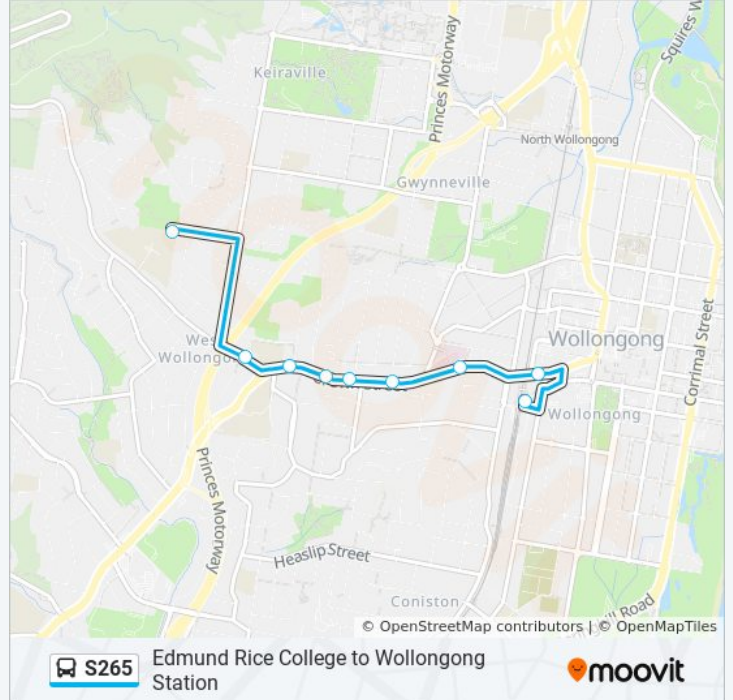

S265

Edmund Rice College to Wollongong Station

Get The App

The S265 bus line Edmund Rice College to Wollongong Station has one route. For regular weekdays, their operation hours are:

(1) Wollongong: 2:30 PM

Use the Moovit App to find the closest S265 bus station near you and find out when is the next S265 bus arriving.

Direction: Wollongong

9 stops

[VIEW LINE SCHEDULE](#)

Edmund Rice College, School Grounds, Keira Mine Rd

Mount Keira Rd before Crown St

Crown St at Fisher St

Crown St after Gilmore St

Crown St at Rosemont St

Crown St opp Staff St

Wollongong Hospital, Crown St

Crown St opp Station St

Wollongong Station, Station St

Stops: 9

Trip Duration: 8 min

Line Summary:

S265 bus time schedules and route maps are available in an offline PDF at moovitapp.com. Use the [Moovit App](#) to see live bus times, train schedule or subway schedule, and step-by-step directions for all public transit in Sydney.