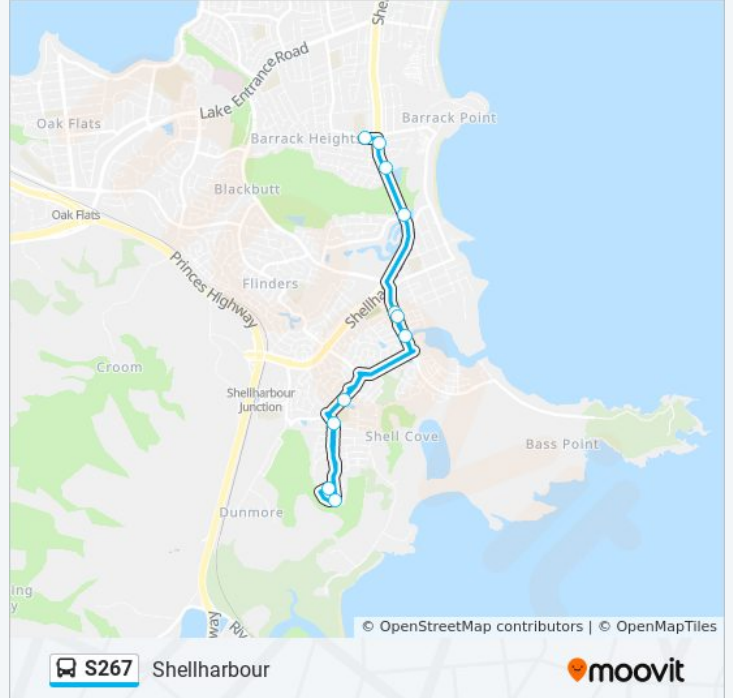

 S267

Shellharbour

Get The App

The S267 bus line (Shellharbour) has 2 routes. For regular weekdays, their operation hours are:

(1) Shellharbour: 14:50(2) Warilla HS: 07:55

Use the Moovit App to find the closest S267 bus station near you and find out when is the next S267 bus arriving.

Direction: Shellharbour

12 stops

[VIEW LINE SCHEDULE](#)

Warilla High School, Keross Ave
Shellharbour Rd opp Keross Ave
Shellharbour Rd opp Woodlands Dr
Amity College, Shellharbour Rd
Harbour Bvd opp Warrigal Shell Cove
Harbour bvd before Aquatic Dr
Southern Cross Bvd after Cove Bvd
Southern Cross Bvd after Hinchinbrook Dr
Shell Cove Public School, Killalea Dr
Pine Valley Pl at Fairways Dr
Muirfield Ave before Fairways Dr
Warrigal Shell Cove, Harbour Bvd

S267 bus Time Schedule

Shellharbour Route Timetable:

Sunday	Not Operational
Monday	14:50
Tuesday	13:50
Wednesday	14:50
Thursday	14:50
Friday	14:50
Saturday	Not Operational

S267 bus Info

Direction: Shellharbour

Stops: 12

Trip Duration: 21 min

Line Summary:

Direction: Warilla HS

15 stops

[VIEW LINE SCHEDULE](#)

- Cove Bvd after Shellharbour Rd
- Southern Cross Bvd after Cove Bvd
- Southern Cross Bvd after Hinchinbrook Dr
- Shell Cove Public School, Killalea Dr
- Pine Valley Pl at Fairways Dr
- Muirfield Ave before Fairways Dr
- Southern Cross Bvd after Banks Dr
- Southern Cross Bvd before Cove Bvd
- Cove Bvd opp Brindabella Dr
- Shellharbour Rd after Lakewood Bvd
- Shellharbour Rd opp Shellharbour Cemetery
- Shellharbour Rd opp Amity College
- Shellharbour Rd after Woodlands Dr
- Keross Ave after Shellharbour Rd
- Warilla High School, Keross Ave