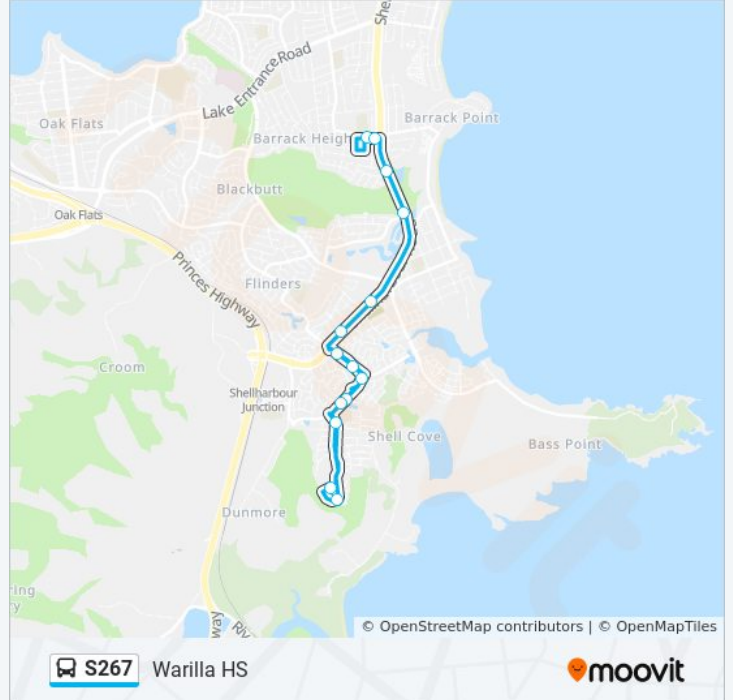

 S267

Shellharbour

Get The App

The S267 bus line (Shellharbour) has 2 routes. For regular weekdays, their operation hours are:

(1) Shellharbour: 14:50(2) Warilla HS: 07:55

Use the Moovit App to find the closest S267 bus station near you and find out when is the next S267 bus arriving.

Direction: Shellharbour

12 stops

[VIEW LINE SCHEDULE](#)

Warilla High School, Keross Ave
Shellharbour Rd opp Keross Ave
Shellharbour Rd opp Woodlands Dr
Amity College, Shellharbour Rd
Harbour Bvd opp Warrigal Shell Cove
Harbour bvd before Aquatic Dr
Southern Cross Bvd after Cove Bvd
Southern Cross Bvd after Hinchinbrook Dr
Shell Cove Public School, Killalea Dr
Pine Valley Pl at Fairways Dr
Muirfield Ave before Fairways Dr
Warrigal Shell Cove, Harbour Bvd

Stops: 12

Trip Duration: 21 min

Line Summary:

Direction: Warilla HS

15 stops

[VIEW LINE SCHEDULE](#)

- Cove Bvd after Shellharbour Rd
- Southern Cross Bvd after Cove Bvd
- Southern Cross Bvd after Hinchinbrook Dr
- Shell Cove Public School, Killalea Dr
- Pine Valley Pl at Fairways Dr
- Muirfield Ave before Fairways Dr
- Southern Cross Bvd after Banks Dr
- Southern Cross Bvd before Cove Bvd
- Cove Bvd opp Brindabella Dr
- Shellharbour Rd after Lakewood Bvd
- Shellharbour Rd opp Shellharbour Cemetery
- Shellharbour Rd opp Amity College
- Shellharbour Rd after Woodlands Dr
- Keross Ave after Shellharbour Rd
- Warilla High School, Keross Ave

Stops: 15

Trip Duration: 20 min

Line Summary:

S267 bus time schedules and route maps are available in an offline PDF at moovitapp.com. Use the [Moovit App](#) to see live bus times, train schedule or subway schedule, and step-by-step directions for all public transit in Sydney.