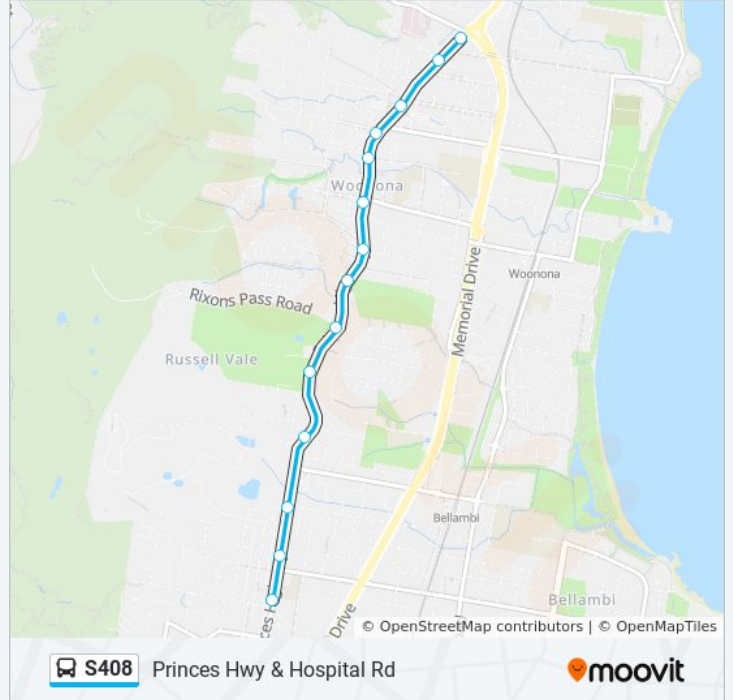

S408

Princes Hwy & Hospital Rd

Get The App

The S408 bus line Princes Hwy & Hospital Rd has one route. For regular weekdays, their operation hours are:

(1) Princes Hwy & Hospital Rd: 3:21 PM

Use the Moovit App to find the closest S408 bus station near you and find out when is the next S408 bus arriving.

Direction: Princes Hwy & Hospital Rd

14 stops

[VIEW LINE SCHEDULE](#)

- St Columbkille's Corrimal Primary School, Princes Hwy
- Princes Hwy after Robson St
- Princes Hwy opp Albert St
- Princes Hwy after Broker St
- Princes Hwy opp Collaery Rd
- Princes Hwy at Rixons Pass Rd
- Princes Hwy opp Hollymount Park
- Princes Hwy opp Hale St
- Princes Hwy at Gray St
- Princes Hwy opp Woonona-Bulli RSL Memorial Club
- Princes Hwy at Popes Rd
- Princes Hwy before Hillcrest Ave
- Bulli Fire Station, Princes Hwy
- Princes Hwy before Hospital Rd

S408 bus Time Schedule

Princes Hwy & Hospital Rd Route Timetable:

Sunday	Not Operational
Monday	3:21 PM
Tuesday	3:21 PM
Wednesday	3:21 PM
Thursday	3:21 PM
Friday	Not Operational
Saturday	Not Operational

S408 bus Info

Direction: Princes Hwy & Hospital Rd

Stops: 14

Trip Duration: 12 min

Line Summary:

S408 bus time schedules and route maps are available in an offline PDF at moovitapp.com. Use the [Moovit App](#) to see live bus times, train schedule or subway schedule, and step-by-step directions for all public transit in Sydney.