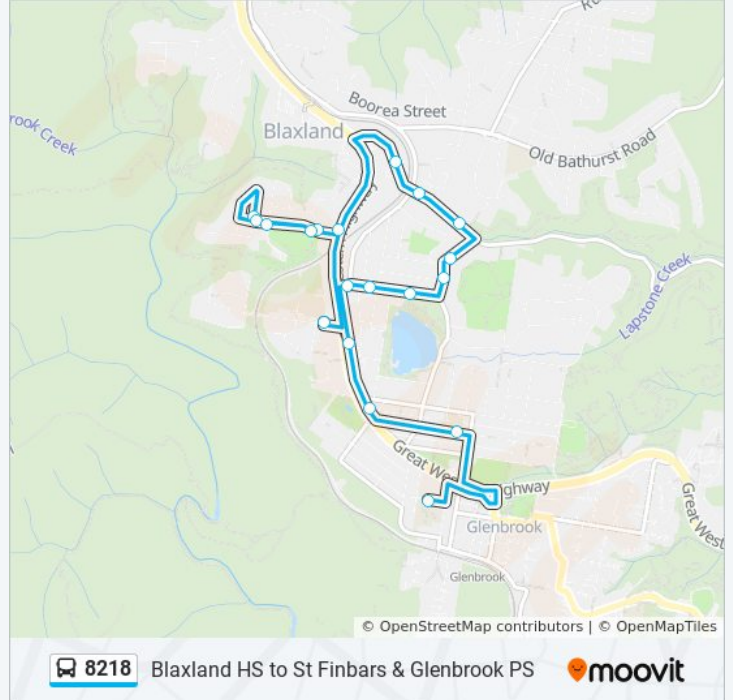

Use the Moovit App to find the closest 8218 bus station near you and find out when is the next 8218 bus arriving.

**Direction: Glenbrook Primary**  
 19 stops  
[VIEW LINE SCHEDULE](#)

**8218 bus Time Schedule**  
 Glenbrook Primary Route Timetable:

Sunday	Not Operational
Monday	8:30 AM
Tuesday	8:30 AM
Wednesday	8:30 AM
Thursday	8:30 AM
Friday	Not Operational
Saturday	Not Operational

- Blaxland High School Bus Bay, Coughlan Rd
- Blaxland Oval, St Johns Rd
- St Johns Road Community Complex, St Johns Rd
- Pellion St at St Johns Rd
- St Johns Rd at Pellion St
- St John Ambulance, St Johns Rd
- Great Western Hwy at St Johns Rd
- Layton Ave before Wilson Way
- Mitchells Pass after Wilson Way
- Mitchells Pass opp Glenbrook Rd
- Glenbrook Rd opp Glenell St
- Glenbrook Rd opp Cathy St
- Haymet St after Glenbrook Rd
- Haymet St opp Murphy St
- Haymet St opp Grahame St
- Great Western Hwy before Kidman St
- Railway St before Fletcher St
- St Finabr's Primary School, King St
- Glenbrook Public School, Woodville St

**8218 bus Info**  
**Direction:** Glenbrook Primary  
**Stops:** 19  
**Trip Duration:** 25 min  
**Line Summary:**

8218 bus time schedules and route maps are available in an offline PDF at [moovitapp.com](https://moovitapp.com). Use the [Moovit App](#) to see live bus times, train schedule or subway schedule, and step-by-step directions for all public transit in Sydney.

## Check Live Arrival Times