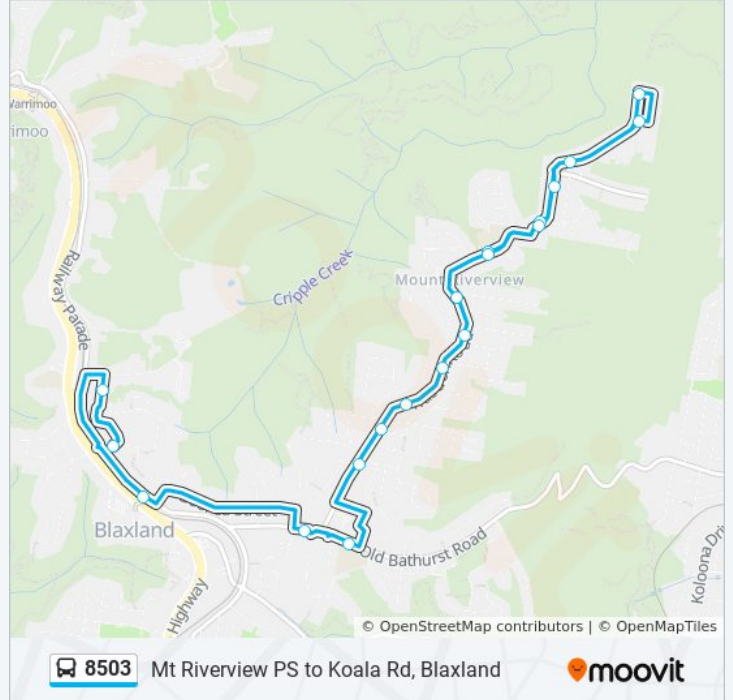

 8503

Mt Riverview PS to Koala Rd, Blaxland

Get The App

The 8503 bus line Mt Riverview PS to Koala Rd, Blaxland has one route. For regular weekdays, their operation hours are:

(1) Blaxland: 3:12 PM

Use the Moovit App to find the closest 8503 bus station near you and find out when is the next 8503 bus arriving.

## Direction: Blaxland

19 stops

[VIEW LINE SCHEDULE](#)

Mt Riverview Public School, Rusden Rd  
Emu Plains Rd opp Scenic Cres  
Grand View Dr opp Vista Pde  
Vista Pde at Grand View Dr  
Grand View Dr after Summit St  
Emu Plains Rd opp Grand View Dr  
Emu Plains Rd before Rusden Rd  
Rusden Rd opp Mt Riverview Public School  
Rusden Rd at Bunbinla Ave  
Rusden Rd after Nichols Pde  
Rusden Rd opp Bellereeve Ave  
Rusden Rd before Dixon Rd  
Rusden Rd at Sharwen Pl  
Rusden Rd opp Boorea St  
Blaxland East Public School, Old Bathurst Rd  
Old Bathurst Rd after The High Rd  
Blaxland Station, Wilson Way  
Koala Rd after Attunga Rd  
Koala Rd at Baringa St

## 8503 bus Info

**Direction:** Blaxland

**Stops:** 19

**Trip Duration:** 18 min

**Line Summary:**

8503 bus time schedules and route maps are available in an offline PDF at [moovitapp.com](https://moovitapp.com). Use the [Moovit App](#) to see live bus times, train schedule or subway schedule, and step-by-step directions for all public transit in Sydney.

## Check Live Arrival Times