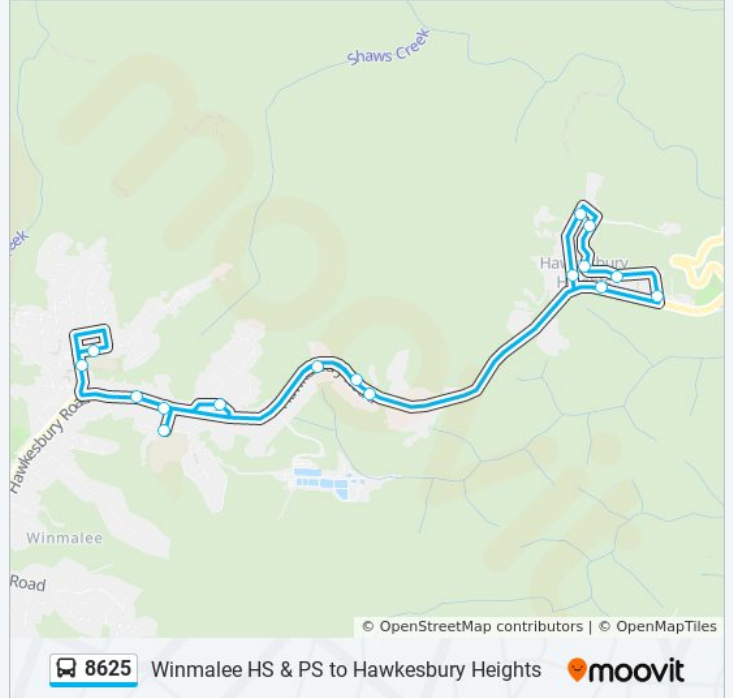

8625 bus time schedules and route maps are available in an offline PDF at moovitapp.com. Use the [Moovit App](#) to see live bus times, train schedule or subway schedule, and step-by-step directions for all public transit in Sydney.

[About Moovit](#) • [MaaS Solutions](#) • [Supported Countries](#) • [Mooviter Community](#)

© 2024 Moovit - All Rights Reserved

Check Live Arrival Times