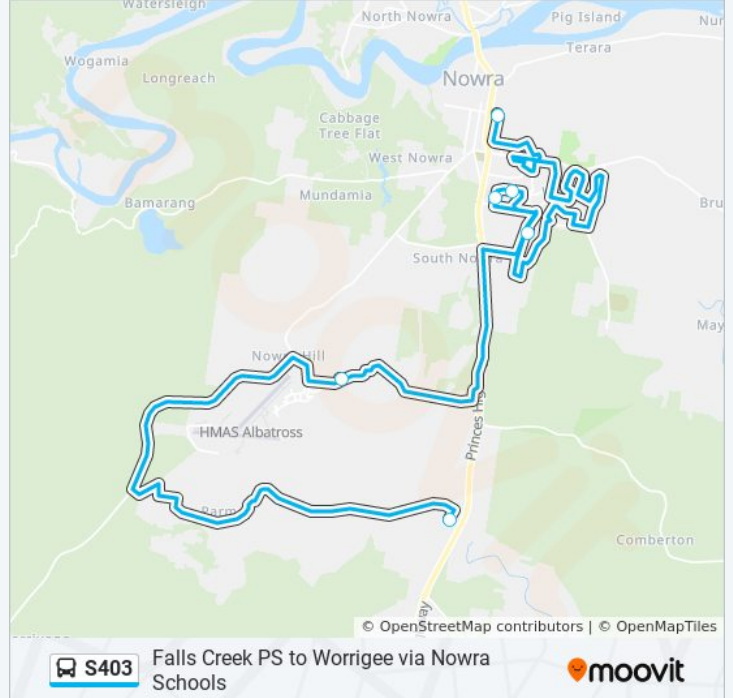

 S403

Falls Creek PS to Worrigeer via Nowra Schools

Get The App

The S403 bus line Falls Creek PS to Worrigeer via Nowra Schools has one route. For regular weekdays, their operation hours are:

(1) Worrigeer: 2:43 PM

Use the Moovit App to find the closest S403 bus station near you and find out when is the next S403 bus arriving.

Direction: Worrigeer

31 stops

[VIEW LINE SCHEDULE](#)

Falls Creek Public School, Vidler Rd
345 Parma Rd
533 Parma Rd
Albatross Rd after Braidwood Rd
Nowra Hill Public School
Princes Hwy before Warra Warra Rd
Princes Hwy after Central Ave
39 Quinns Lane
Old Southern Rd at Evergreen Pl
Nowra Christian School
Hillcrest Ave after Old Southern Rd
Shoalhaven High School, Park Rd
St John The Evangelist Catholic High School
Hillcrest Ave opp John Purcell Way
166 Old Southern Rd
Firetail St after Wattlebird Rd
Basil St at Brassia Rise
Arthur St after Isa Rd
101 Sophia Rd
Isa Rd at Worrigeer Rd
Worrigeer Rd after Isa Rd

Stops: 31

Trip Duration: 77 min

Line Summary:

Rayleigh Dr opp The Garden Walk

Rayleigh Dr opp The Garden Walk

Peppermint Dr opp Copper Leaf Pl

Sophia Rd after Marsden Cl

Old Southern Rd at Carrington Park Dr

Greenwell Point Rd opp Tarraba Cres

Abergeldie St opp Torridon St

Greenwell Point Rd at Tarraba Cres

St Anns St opp Elizabeth Ave

Plunkett St after Journal St

S403 bus time schedules and route maps are available in an offline PDF at moovitapp.com. Use the [Moovit App](#) to see live bus times, train schedule or subway schedule, and step-by-step directions for all public transit in Sydney.