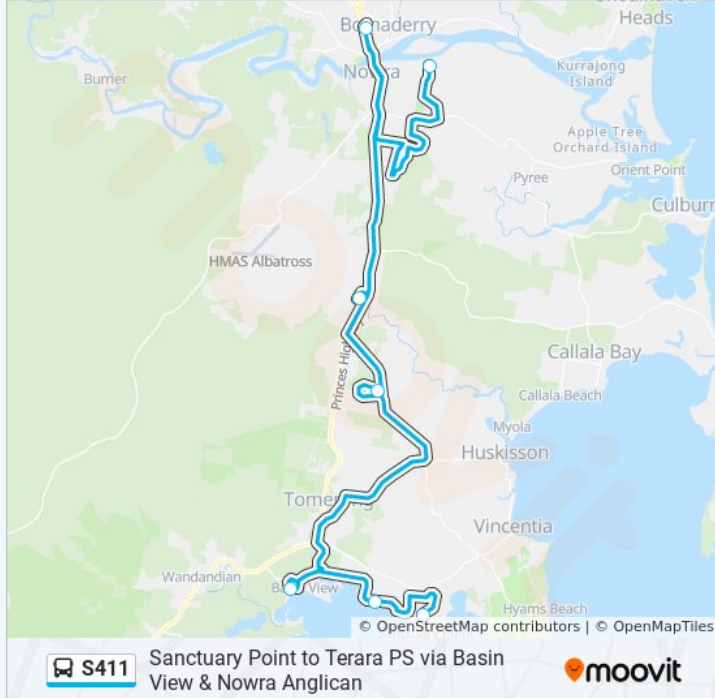

Jervis Bay Rd at Gardner Rd

Falls Creek Public School, Vidler Rd

Princes Hwy opp D365

Princes Hwy before Nowra Hill Rd

Shoalhaven River College, Princes Hwy

Nowra Anglican College

Hillcrest Ave after John Purcell Way

Direction: Nowra Anglican

Stops: 24

Trip Duration: 121 min

Line Summary:

Firetail St after Wattlebird Rd

Basil St before Royal St

Greenwell Point Rd at Millbank Rd

Terara Public School, Millbank Rd

Direction: Nowra Anglican

20 stops

[VIEW LINE SCHEDULE](#)

Nowra Anglican College

Princes Hwy after Btu Rd

Jervis Bay Rd after Princes Hwy

Jervis Bay Rd opp McArthur Dr

Pine Forest Rd

St Georges Basin Community Health Centre,
Meriton St

Loralyn Ave at Anson St

Macleans Point Rd at Cross St

The Park Dr at Stephens Rd

Larmer Ave at The Park Dr

S411 bus Time Schedule

Nowra Anglican Route Timetable: