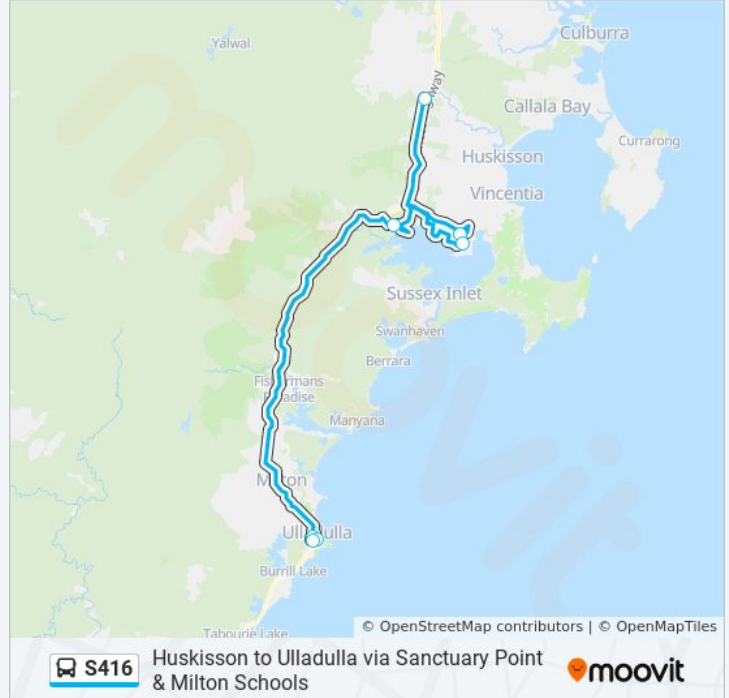

Basin View Masonic Village, The Wool Rd

Princes Hwy opp Wandean Rd

Princes Hwy

Princes Hwy at Bendalong Rd

Princes Hwy after Fishermans Paradise Rd

Princes Hwy before Lake Conjola Entrance Rd

St Mary's Primary School, Corks Lane

Ulladulla High School, South St

Ulladulla Public School, Green St

Milton Public School, Thomas St

Direction: Ulludulla

25 stops

[VIEW LINE SCHEDULE](#)

Ulladulla High School, South St

Ulladulla Public School, Green St

Milton Public School, Thomas St

Wason St after Thomas St

St Mary's Primary School, Corks Lane

Lake Conjola Entrance Rd opp Princes Hwy

Princes Hwy at Golden Flats Lane

Princes Hwy opp Bendalong Rd

Princes Hwy at Jannung Lane

S416 bus Info

Direction: Ulludulla

Stops: 25

Trip Duration: 95 min

Line Summary:

Paradise Beach Rd opp Sanctuary Point Public School

Kingsford Smith Cres after Gibson Cres

Warrego Dr opp Curlew St