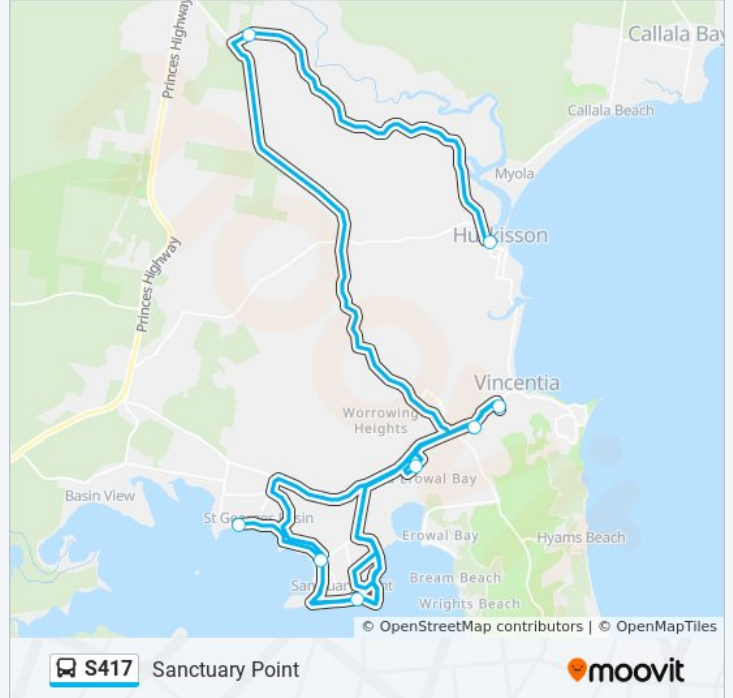

Direction: Sanctuary Point

25 stops

[VIEW LINE SCHEDULE](#)

- Firetail Creek Reserve, Loralyn Ave
- Loralyn Ave at Macleans Point Rd
- Greville Ave after Flora St
- Greville Ave at Ethel St
- Warrego Dr at Curlew St
- Sanctuary Point Rd after Leumeah St
- 143 Larmer Close
- Vincentia High School
- Sanctuary Point Rd opp Cessna Ave
- Greville Ave opp Percy St
- Macleans Point Rd before Paradise Beach Rd
- Kerry St after Links Ave
- Anson St at Cammaray Dr
- The Wool Lane after Anson St
- Vincentia High School
- Vincentia Public School, George Caley Pl
- Woodhill St at Tibbles Ave
- Christiansen Ave at Woodhill St
- Naval College Rd opp Seagrass Ave
- Jervis Bay Rd opp Huskisson Rd
- 49 Woollamia Rd
- Woollamia Rd opp Knoll Pde

Direction: Sanctuary Point

Stops: 25

Trip Duration: 95 min

Line Summary:

Woollamia Rd opp Pritchard Ave

Woollamia Rd at Edendale St

Huskisson Public School, Watt St

Direction: Sanctuary Point

29 stops

[VIEW LINE SCHEDULE](#)

Vincentia High School

The Wool Rd at Mernie St

Mustang Dr opp Auster Cres

Sanctuary Point Public School, Idlewild Ave

143 Larmer Close

The Wool Rd before MacGibbon Pde

Vincentia Public School, George Caley Pl

Woodhill St at Tibbles Ave

Prentice Ave at MacDonald St

Sanctuary Point Public School, Idlewild Ave

Sirius Ave at Edmund St

Edmund St at Leumeah St

Greville Ave at Marie St