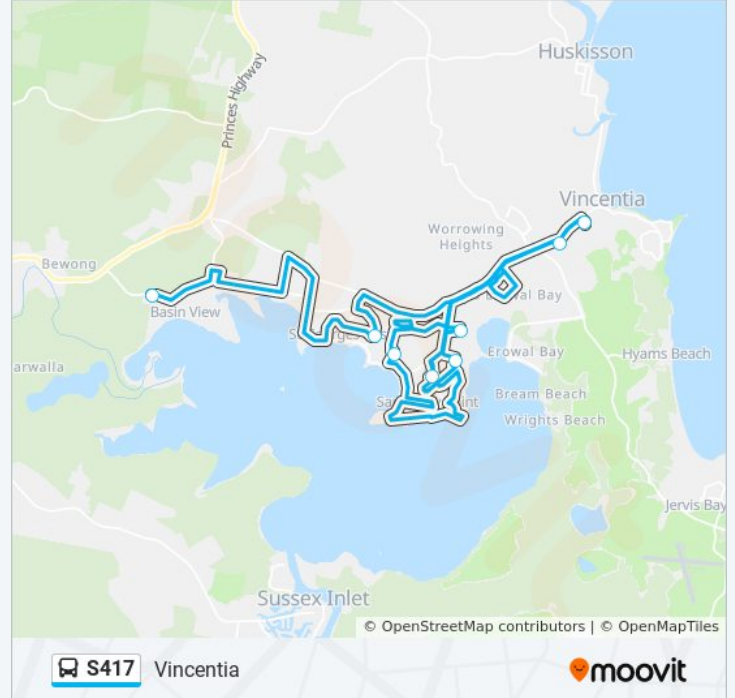

Direction: Sanctuary Point

25 stops

[VIEW LINE SCHEDULE](#)

- Firetail Creek Reserve, Loralyn Ave
- Loralyn Ave at Macleans Point Rd
- Greville Ave after Flora St
- Greville Ave at Ethel St
- Warrego Dr at Curlew St
- Sanctuary Point Rd after Leumeah St
- 143 Larmer Close
- Vincentia High School
- Sanctuary Point Rd opp Cessna Ave
- Greville Ave opp Percy St
- Macleans Point Rd before Paradise Beach Rd
- Kerry St after Links Ave
- Anson St at Cammaray Dr
- The Wool Lane after Anson St
- Vincentia High School
- Vincentia Public School, George Caley Pl
- Woodhill St at Tibbles Ave
- Christiansen Ave at Woodhill St
- Naval College Rd opp Seagrass Ave
- Jervis Bay Rd opp Huskisson Rd
- 49 Woollamia Rd
- Woollamia Rd opp Knoll Pde

Vincentia Public School, George Caley Pl

Woodhill St at Tibbles Ave

Prentice Ave at MacDonald St

Sanctuary Point Public School, Idlewild Ave

Sirius Ave at Edmund St

Edmund St at Leumeah St

Greville Ave at Marie St

Line Summary:

Stephens Rd at Roulstone Cres

The Park Dr before Larmer Ave

Mountain St at The Park Dr

MacGibbon Pde at The Wool Rd

The Wool Rd at Mernie St

Anson St opp Cammaray Dr

Cammaray Dr opp Firetail Creek Reserve

Island Point Rd at Lachlan Cres

Waterpark Rd before Clarendon Cres

50 The Wool Rd

The Wool Rd after John St

S417 bus time schedules and route maps are available in an offline PDF at moovitapp.com. Use the [Moovit App](#) to see live bus times, train schedule or subway schedule, and step-by-step directions for all public transit in Sydney.