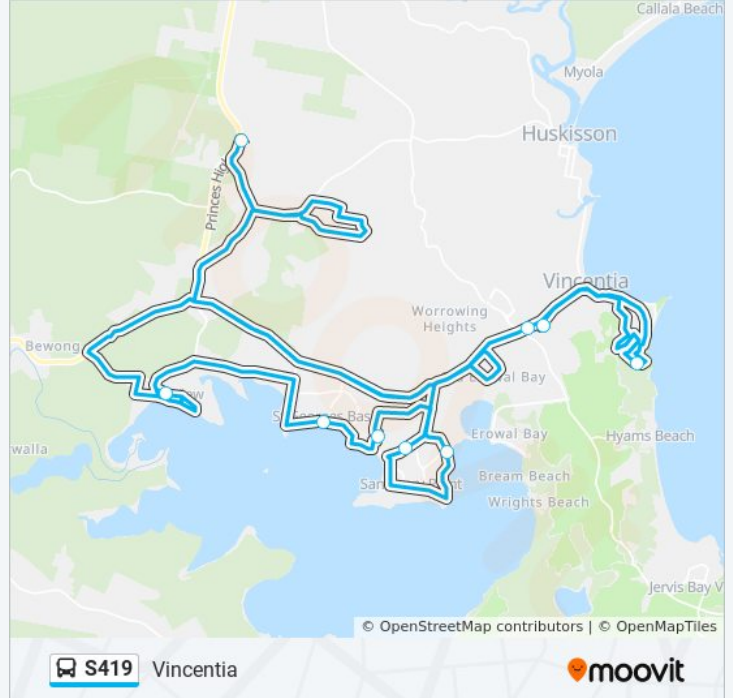

Direction: Vincentia

30 stops

[VIEW LINE SCHEDULE](#)

- Vincentia High School
- Elizabeth Dr at Jervis St
- 93 Frederick St
- Vincentia Golf Club, Murray St
- The Wool Rd opp Beach St
- Vincentia High School
- The Wool Rd before Woodhill St
- The Wool Rd opp Chessell Rd
- 2135 Princes Hwy
- John St after The Wool Rd
- 59 Basin View Pde
- Tallyan Point Rd before Mathie St
- 48 Basin View Pde
- St Georges Basin Public School, Tallyan Point Rd
- 48 Basin View Pde
- The Wool Rd opp Brompton Rd
- 117 Loralyn Ave
- Walmer Ave before Cross St
- Jean St before The Park Dr
- The Park Dr at Stephens Rd
- Sanctuary Point Public School, Paradise Beach Rd

Stops: 30

Trip Duration: 103 min

Line Summary:

Macleans Point Rd after Clifton St
 Sanctuary Point Rd at Warrego Dr
 Prentice Ave at MacDonald St
 The Wool Rd opp Chessell Rd
 Hawken Rd opp Tomerong Public School
 Jerberra Rd before Glen St
 Greenslopes Ave after Jerberra Rd
 118 Evelyn Rd
 Pine Forest Rd before Hawken Rd

Direction: Vincentia

26 stops

[VIEW LINE SCHEDULE](#)

1033 Princes Hwy
 Princes Hwy at Mortimer Rd
 Princes Hwy opp Turpentine Rd
 Kells Rd opp Battunga Dr
 Kells Rd at Battunga Dr
 2135 Princes Hwy
 John St at June Ave
 59 Basin View Pde
 Tallyan Point Rd before Collingwood St
 Grange Rd opp Clarendon Cres
 The Wool Rd opp The Wool Lane
 The Wool Rd before Naval College Rd
 Vincentia High School
 Woodhill St at Tibbles Ave
 MacGibbon Pde at The Wool Rd
 The Wool Rd before Naval College Rd
 Vincentia Public School, George Caley Pl
 The Wool Rd before Woodhill St