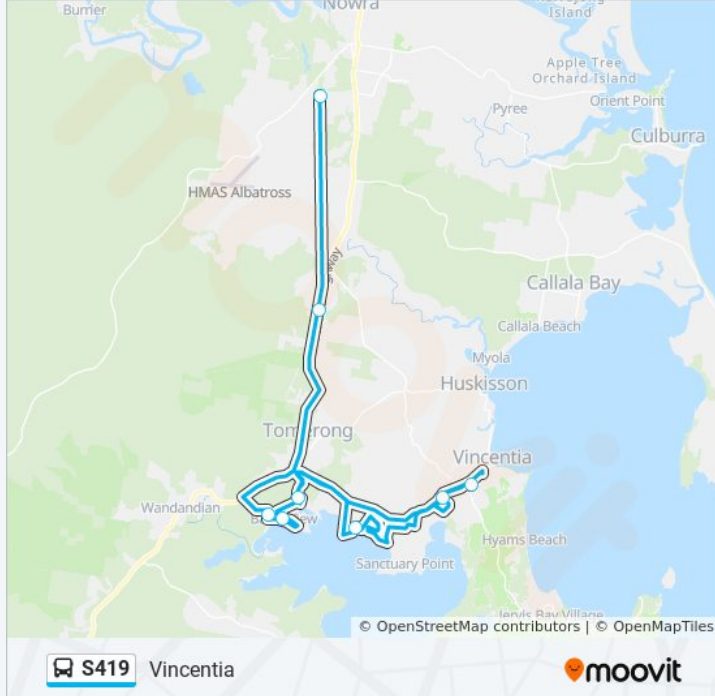

Direction: Vincentia

30 stops

[VIEW LINE SCHEDULE](#)

- Vincentia High School
- Elizabeth Dr at Jervis St
- 93 Frederick St
- Vincentia Golf Club, Murray St
- The Wool Rd opp Beach St
- Vincentia High School
- The Wool Rd before Woodhill St
- The Wool Rd opp Chessell Rd
- 2135 Princes Hwy
- John St after The Wool Rd
- 59 Basin View Pde
- Tallyan Point Rd before Mathie St
- 48 Basin View Pde
- St Georges Basin Public School, Tallyan Point Rd
- 48 Basin View Pde
- The Wool Rd opp Brompton Rd
- 117 Loralyn Ave
- Walmer Ave before Cross St
- Jean St before The Park Dr
- The Park Dr at Stephens Rd
- Sanctuary Point Public School, Paradise Beach Rd

Stops: 30

Trip Duration: 103 min

Line Summary:

Macleans Point Rd after Clifton St
 Sanctuary Point Rd at Warrego Dr
 Prentice Ave at MacDonald St
 The Wool Rd opp Chessell Rd
 Hawken Rd opp Tomerong Public School
 Jerberra Rd before Glen St
 Greenslopes Ave after Jerberra Rd
 118 Evelyn Rd
 Pine Forest Rd before Hawken Rd

Direction: Vincentia

26 stops

[VIEW LINE SCHEDULE](#)

1033 Princes Hwy
 Princes Hwy at Mortimer Rd
 Princes Hwy opp Turpentine Rd
 Kells Rd opp Battunga Dr
 Kells Rd at Battunga Dr
 2135 Princes Hwy
 John St at June Ave
 59 Basin View Pde
 Tallyan Point Rd before Collingwood St
 Grange Rd opp Clarendon Cres
 The Wool Rd opp The Wool Lane
 The Wool Rd before Naval College Rd
 Vincentia High School
 Woodhill St at Tibbles Ave
 MacGibbon Pde at The Wool Rd
 The Wool Rd before Naval College Rd
 Vincentia Public School, George Caley Pl
 The Wool Rd before Woodhill St

The Park Dr opp Stephens Rd

Kerry St at Cross St

The Wool Lane at Cammaray Dr

Anson St before Forrester Ct

Cammaray Dr after Wahroonga Cl

Island Point Rd at Lachlan Cres

Waterpark Rd at Clarendon Cres

St Georges Basin Public School, Tallyan Point Rd