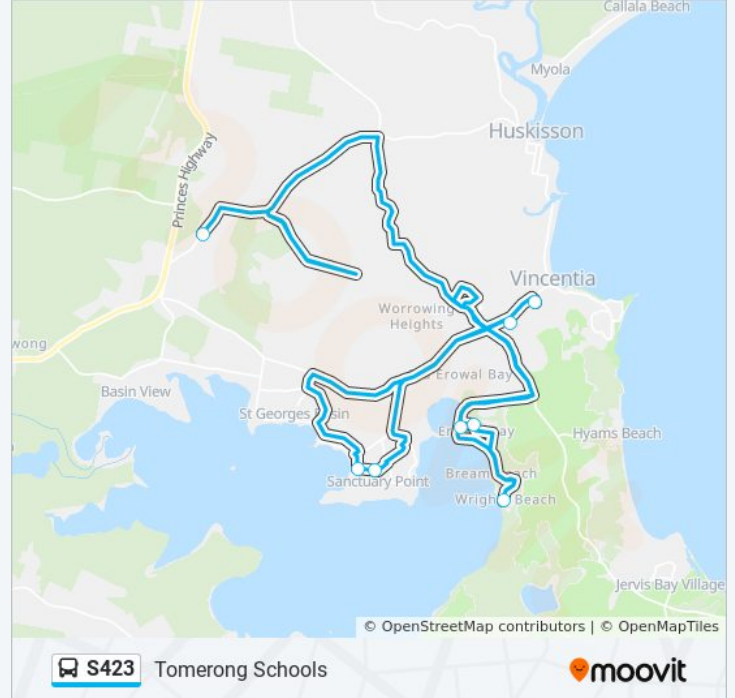

**Direction:** Tomerong Schools

**Stops:** 28

**Trip Duration:** 112 min

**Line Summary:**

The Wool Rd before Waterpark Rd  
 St Georges Basin Public School, Tallyan Point Rd  
 John St opp June Ave  
 Grange Rd before Clarendon Cres  
 Jerberra Rd before Glen St  
 118 Evelyn Rd  
 Tomerong Public School, Hawken Rd

**Direction: Tomerong Schools**  
 21 stops  
[VIEW LINE SCHEDULE](#)

Vincentia High School  
 The Wool Rd before Woodhill St  
 Sanctuary Point Rd opp Cessna Ave  
 Ridgelands Dr at Goshawk St  
 Vickery Ave at Idlewild Ave  
 Sanctuary Point Public School, Paradise Beach Rd  
 60 Frederick St  
 Greville Ave opp Clifton St  
 Macleans Point Rd opp Clifton St  
 Kerry St at Cross St  
 The Wool Lane after Anson St  
 The Wool Rd before MacGibbon Pde  
 Vincentia Public School, George Caley Pl  
 Holloran St after Summercloud Cres  
 Erowal Bay Post Office, Naval Pde  
 Deakin St at Commonwealth Ave  
 First Ave at Killarney Rd  
 Naval College Rd opp Seagrass Ave

**Direction:** Tomerong Schools  
**Stops:** 21  
**Trip Duration:** 95 min  
**Line Summary:**

Pine Forest Rd at Jervis Bay Rd

Parnell Rd opp Evelyn Rd

Hawken Rd after Torbin Pl

S423 bus time schedules and route maps are available in an offline PDF at [moovitapp.com](https://moovitapp.com). Use the [Moovit App](#) to see live bus times, train schedule or subway schedule, and step-by-step directions for all public transit in Sydney.