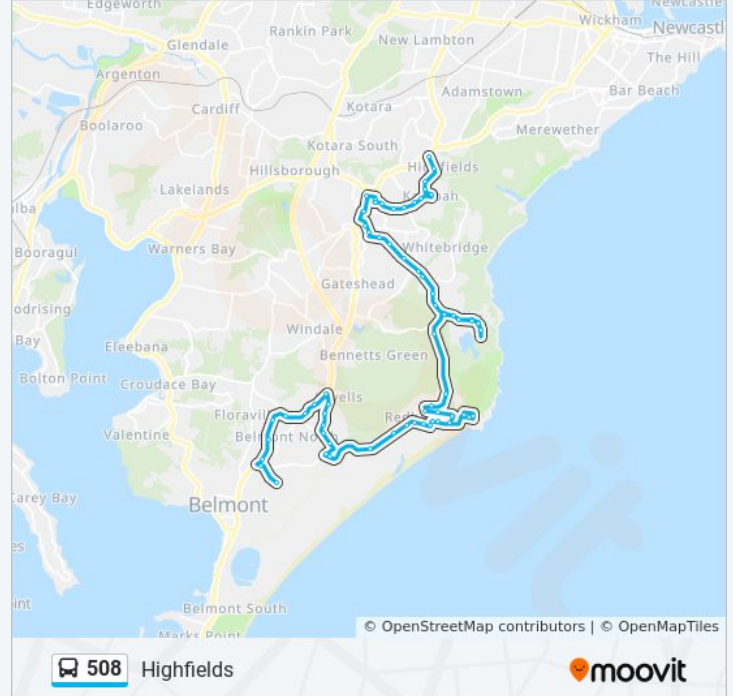

Kalaroo Rd opp 81

Kalaroo Rd opp 31

Kallaroo Rd after Seasands Dr

Brown St at Barnes Lane

Brown Rd at Woods St

Brown St at Hutchinson St

Beach Rd at Hutchinson St

Beach Rd before Steel St

Hanly St at Murrays Lane

Jesmond St after Collier St

Cowlishaw St at Bennett St

Allard St at Beach Rd

Cowlishaw St at Allard St

Redhead Bowling Club, Cowlishaw St

Cowlishaw St opp Cowlishaw Street Shops

Collier St opp Hutchinson St

Redhead Gardens, Red Head Rd

Red Head Rd opp 53

Ocean St opp Redhead Rd

Ocean St at Durfold St

Ocean St opp Frank Watkins Memorial Park

Ocean St before Bombala St

Ocean St at Albury St

Ocean St after Tumut Street

Ocean St opp Albury St

Ocean St opp Bombala St

Frank Watkins Memorial Park, Ocean St

Ocean St opp Durfold St

Ocean St at Redhead Rd

Ocean St opp John St

Dudley Rd at Yaringa Pl

Dudley Rd before Station St

Dudley Road Shops, Dudley Rd