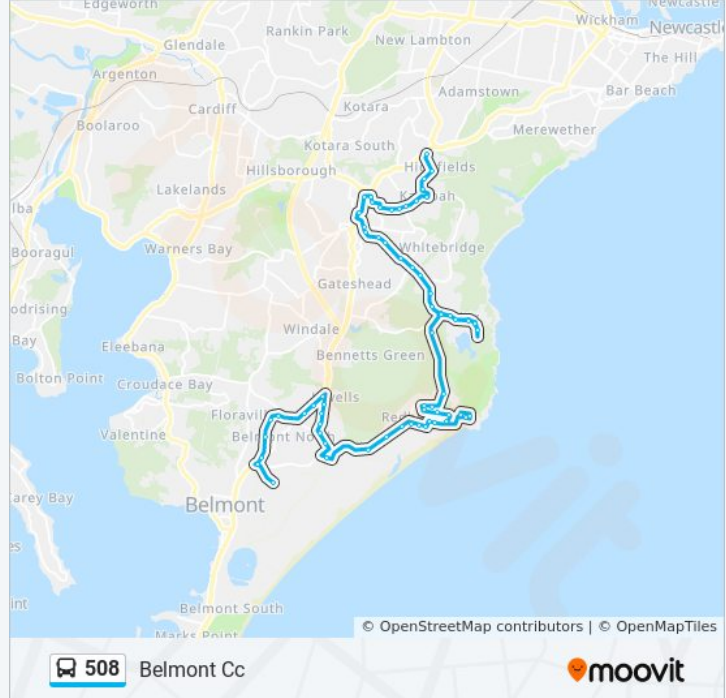

Ocean St before John St
Ocean St opp Redhead Rd
Ocean St at Durfold St
Ocean St opp Frank Watkins Memorial Park
Ocean St before Bombala St
Ocean St at Albury St
Ocean St after Tumut Street
Ocean St opp Albury St
Ocean St opp Bombala St
Frank Watkins Memorial Park, Ocean St
Ocean St opp Durfold St
Ocean St at Redhead Rd
53 Red Head Rd
Red Head Rd opp Redhead Gardens
Collier St at Hutchinson St
Collier St opp Geraldton Dr
Cowlshaw Street Shops, Cowlshaw St
Cowlshaw St opp Redhead Bowling Club
Cowlshaw St at Allard St
Allard St opp Burns St
Hanly St at Murrays Lane
Jesmond St after Collier St
Cowlshaw St at Bennett St
Beach Rd after Steel St
Beach Rd at Hutchinson St
Brown St at Hutchinson St
Brown Rd at Woods St
Brown St at Barnes Lane
Kallaroo Rd opp Seasands Dr
31 Kalaroo Rd
81 Kalaroo Rd
Railway Cres after Kalaroo Rd
Holy Family Anglican Church, Ntaba Rd