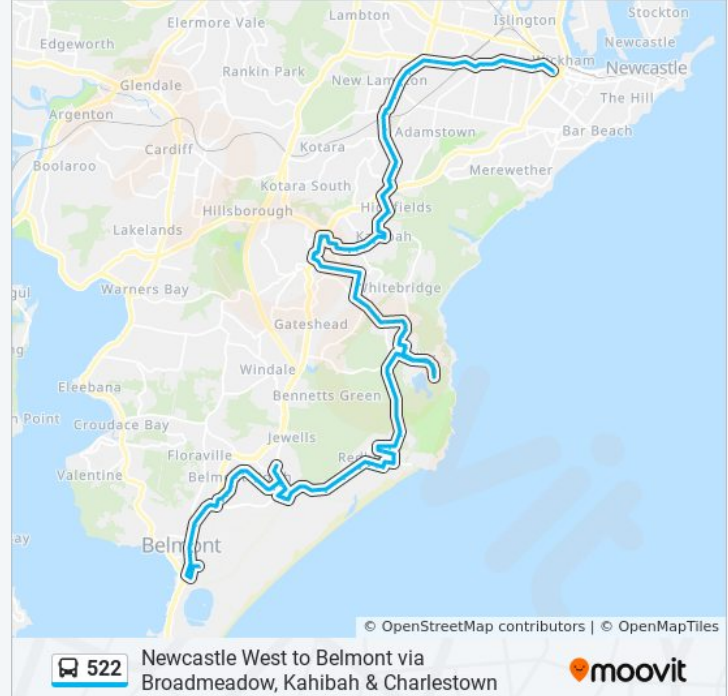

(1) Belmont: 3:20 PM

Use the Moovit App to find the closest 522 bus station near you and find out when is the next 522 bus arriving.

Direction: Belmont

93 stops

[VIEW LINE SCHEDULE](#)

- TAFE Hunter, Parry St
- Tudor St before Gordon Ave
- Tudor St at Lawson St
- Tudor St at Murray St
- Hamilton Public School, Tudor St
- Belford St at Dixon St
- Belford St before Chatham St
- Lambton Rd at Australia Rd
- Lambton Rd at Cameron St
- Lambton Rd at Lang Rd
- Bridges Rd at Sketchley Pde
- Bridges Rd before St James Rd
- Alder Park Sports Club, Bridges Rd
- Bridges Rd at Penman St
- Northcott Dr opp Kotara Home
- Northcott Dr opp Westfield Kotara
- Northcott Dr opp Wade St
- Northcott Dr at Kinross Ave
- Northcott Dr opp Lexington Pde
- Highfields Pde Exit at Pacific Hwy
- Kahibah Rd at Margaret St

Burwood Rd after Dudley Rd

Burwood Rd before Hudson St

Seacourt Ave opp Ashby St

Seacourt Ave at Banksia Ave

Elizabeth St opp Foxdale Ave

Rose St at Thomas St

Railway St opp Rose St

Ocean St at Durfold St

Ocean St opp Frank Watkins Memorial Park

Ocean St before Bombala St

Ocean St at Albury St

Ocean St after Tumut Street

Ocean St opp Albury St

Ocean St opp Bombala St

Frank Watkins Memorial Park, Ocean St

Ocean St opp Durfold St

Ocean St at Redhead Rd

53 Red Head Rd

Red Head Rd opp Redhead Gardens

Collier St at Hutchinson St

Collier St opp Geraldton Dr

Cowlishaw Street Shops, Cowlishaw St

Cowlishaw St opp Redhead Bowling Club

Beach Rd after Steel St