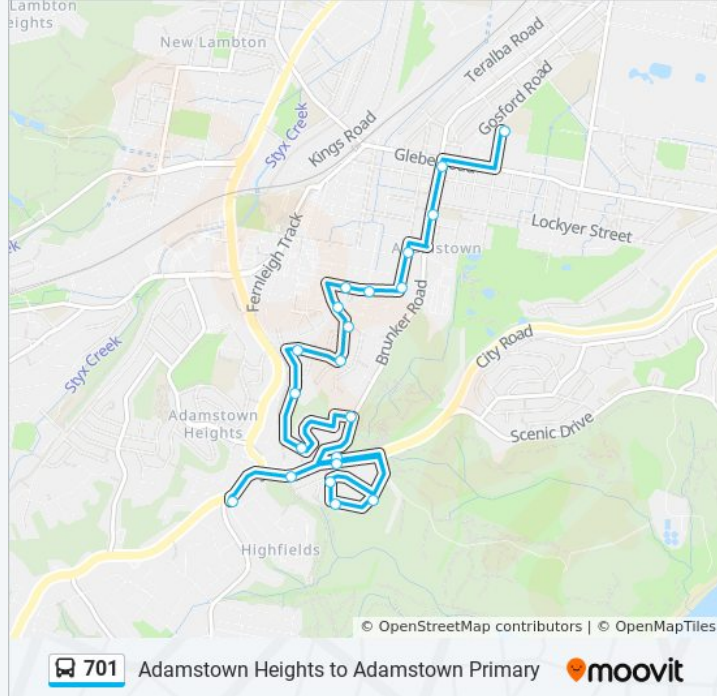

Use the Moovit App to find the closest 701 bus station near you and find out when is the next 701 bus arriving.

Direction: Adamstown PS

23 stops

[VIEW LINE SCHEDULE](#)

- Fernleigh Loop opp Faul St
- Fernleigh Loop opp Grevillea Cl
- Fernleigh Loop at Faul St
- City Rd before Faul St
- City Rd opp Northcott Dr
- Highfields Pde Exit at Pacific Hwy
- Pacific Hwy opp Kahibah Rd
- City Rd after Northcott Dr
- City Rd before Bruncker Rd
- Yarrum St at Bruncker Rd
- Tremont Ave at Colarado St
- Westwood Ave opp Randall Pde
- Clinton Ave after Westwood Ave
- Claremont Ave after Clinton Ave
- Claremont Ave at Orana Cres
- Garden Grove Pde after Claremont Ave
- South St opp Marin St
- South St at Muraban St
- Date St opp Rifle St
- Bruncker Rd opp St Columba's Primary School
- Bruncker Rd before Glebe Rd

Stops: 23

Trip Duration: 21 min

Line Summary:

Adamstown Community Early Learning, Glebe Rd

Adamstown Public School, Bryant St

Direction: Highfield Hts

21 stops

[VIEW LINE SCHEDULE](#)

Claremont Ave at Garden Grove Pde

Claremont Ave at Clinton Ave

Clinton Ave before Westwood Ave

Westwood Ave at Randall Pde

Tremont Ave at Colarado St

Yarrum St at Brunker Rd

City Rd after Brunker Rd

Fernleigh Loop opp Faul St

701 bus Info

Direction: Highfield Hts

Stops: 21

Trip Duration: 21 min

Line Summary:

City Rd before Faul St

City Rd opp Northcott Dr

Highfields Pde Exit at Pacific Hwy