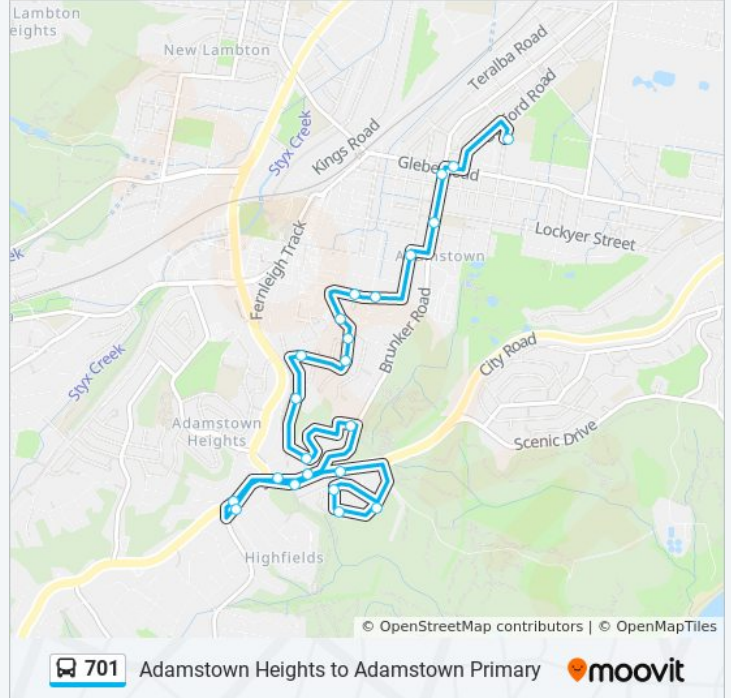

Use the Moovit App to find the closest 701 bus station near you and find out when is the next 701 bus arriving.

Direction: Adamstown PS

23 stops

[VIEW LINE SCHEDULE](#)

- Fernleigh Loop opp Faul St
- Fernleigh Loop opp Grevillea Cl
- Fernleigh Loop at Faul St
- City Rd before Faul St
- City Rd opp Northcott Dr
- Highfields Pde Exit at Pacific Hwy
- Pacific Hwy opp Kahibah Rd
- City Rd after Northcott Dr
- City Rd before Bruncker Rd
- Yarrum St at Bruncker Rd
- Tremont Ave at Colarado St
- Westwood Ave opp Randall Pde
- Clinton Ave after Westwood Ave
- Claremont Ave after Clinton Ave
- Claremont Ave at Orana Cres
- Garden Grove Pde after Claremont Ave
- South St opp Marin St
- South St at Muraban St
- Date St opp Rifle St
- Bruncker Rd opp St Columba's Primary School
- Bruncker Rd before Glebe Rd

Stops: 23

Trip Duration: 21 min

Line Summary:

Adamstown Community Early Learning, Glebe Rd

Adamstown Public School, Bryant St

Direction: Highfield Hts

21 stops

[VIEW LINE SCHEDULE](#)

Adamstown Public School, Bryant St

Brunker Rd after Glebe Rd

St Columba's Primary School, Brunker Rd

Date St opp Fletcher St

Date St at South St

South St at Muraban St

South St after Marin St

Garden Grove Pde opp Claremont Ave

Claremont Ave at Garden Grove Pde

Claremont Ave at Clinton Ave

Clinton Ave before Westwood Ave

Westwood Ave at Randall Pde

Tremont Ave at Colarado St

Yarrum St at Brunker Rd

City Rd after Brunker Rd

Fernleigh Loop opp Faul St