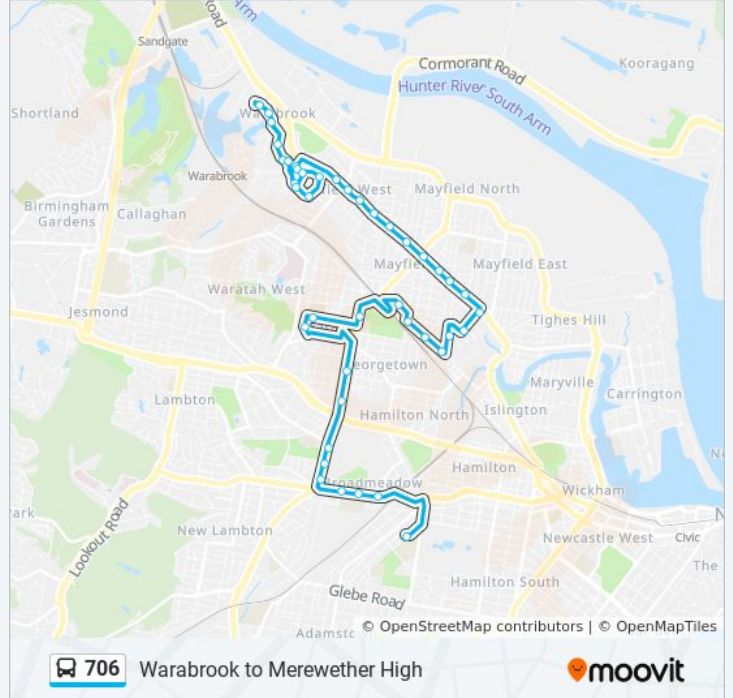

Stops: 42

Trip Duration: 39 min

Line Summary:

Maitland Rd before Havelock St

Silsoe St after Maitland Rd

Silsoe St at Ackeron St

Nelson St opp Murray Sq

Scholey St opp Nelson St

Scholey St opp Hart St

Scholey St at Rawson St

Watson St before Braye St

Callaghan College Waratah Technology Campus,
Turton Rd

Waratah Public School, High St

Waratah Public School, Bridge St

Turton Rd before Christo Rd

Turton Rd opp Crescent Rd

Turton Rd opp Young Rd

Turton Rd opp Monash Rd

Turton Rd opp Rex Ave

Lambton Rd opp Cameron St

Lambton Rd opp Hunter School Of The
Performing Arts

Lambton Rd at Curley Rd

Merewether High School, Pokolbin St

Direction: Warabrook

39 stops

[VIEW LINE SCHEDULE](#)

Merewether High School, Chatham St

Brunker Rd after Heddon Rd

Lambton Rd at Australia Rd

Hunter School Of The Performing Arts, Lambton
Rd

Lambton Rd at Cameron St