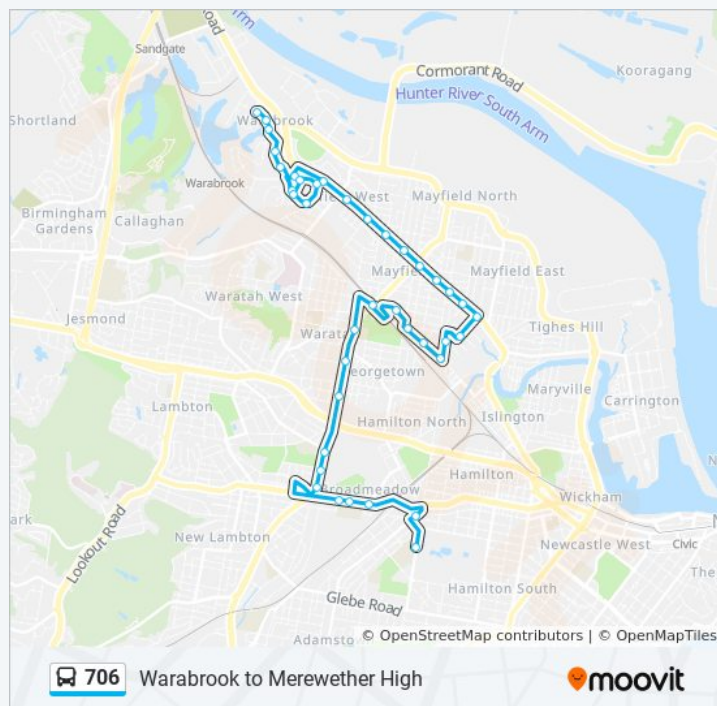

Stops: 42

Trip Duration: 39 min

Line Summary:

Maitland Rd before Havelock St

Silsoe St after Maitland Rd

Silsoe St at Ackeron St

Nelson St opp Murray Sq

Scholey St opp Nelson St

706 bus Info

Turton Rd at Young Rd

Turton Rd at Kahibah Rd

Turton Rd at Tinonee Rd

Turton Rd opp Callaghan College

Waratah Station, Platt St

Watson St at Braye St

Scholey St after Rawson St

BaptistCare Warabrook Centre, Casuarina Cct

Casuarina Cct opp 31

Casuarina Cct Reserve, Casuarina Cct

Casuarina Cct before Callistemon Cl

Angophora Dr opp Warabrook Shopping Centre

Angophora Dr opp Viola Way

Angophora Dr after Floribunda Cl

Angophora Dr opp Olearia Cres

Angophora Dr at Bakeri Cct

Direction: Warabrook

Stops: 39

Trip Duration: 32 min

Line Summary:

706 bus time schedules and route maps are available in an offline PDF at moovitapp.com. Use the [Moovit App](#) to see live bus times, train schedule or subway schedule, and step-by-step directions for all public transit in Sydney.