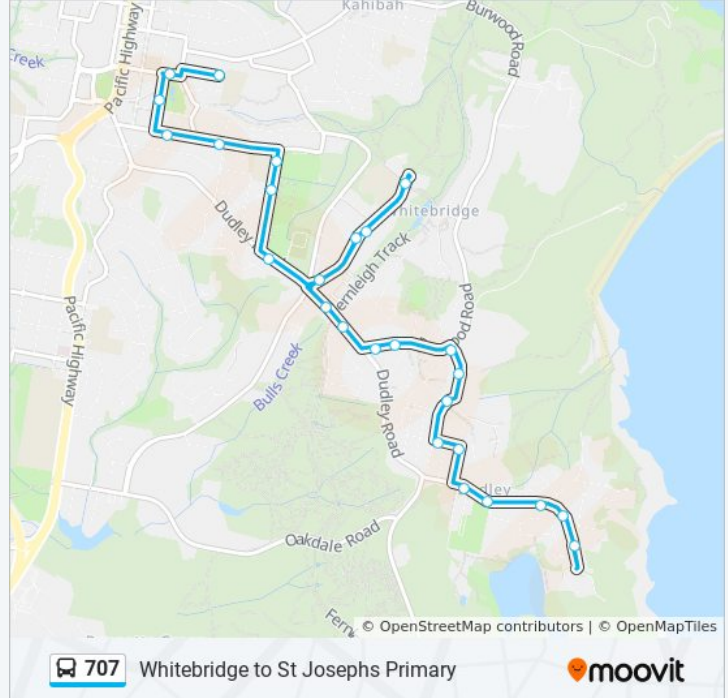

Stops: 25

Trip Duration: 23 min

Line Summary:

Ocean St before Bombala St

Ocean St at Albury St

Ocean St after Tumut Street

Direction: St Josephs PS

26 stops

Elizabeth St at Foxdale Ave

Seacourt Ave opp Banksia Ave

Seacourt Ave at Burwood Rd

Burwood Rd opp Hudson St

Burwood Rd opp Norley St

Dudley Rd before Station St

Dudley Road Shops, Dudley Rd

Lonus Ave after Dudley Rd

707 bus Info

Direction: St Josephs PS

Stops: 26

Trip Duration: 17 min

Line Summary:

Dudley Rd opp Whitebridge Cemetery

Central Charlestown Leagues Club, Bula St

Charlestown East Public School, Bula St

James St after Wakal St

James St opp Charlestown Multi Purpose Centre

Seventh-day Adventist Church, Dickinson St

Charlestown Public School, Frederick St

St Joseph's Primary School, Shelton St

707 bus time schedules and route maps are available in an offline PDF at moovitapp.com. Use the [Moovit App](#) to see live bus times, train schedule or subway schedule, and step-by-step directions for all public transit in Sydney.