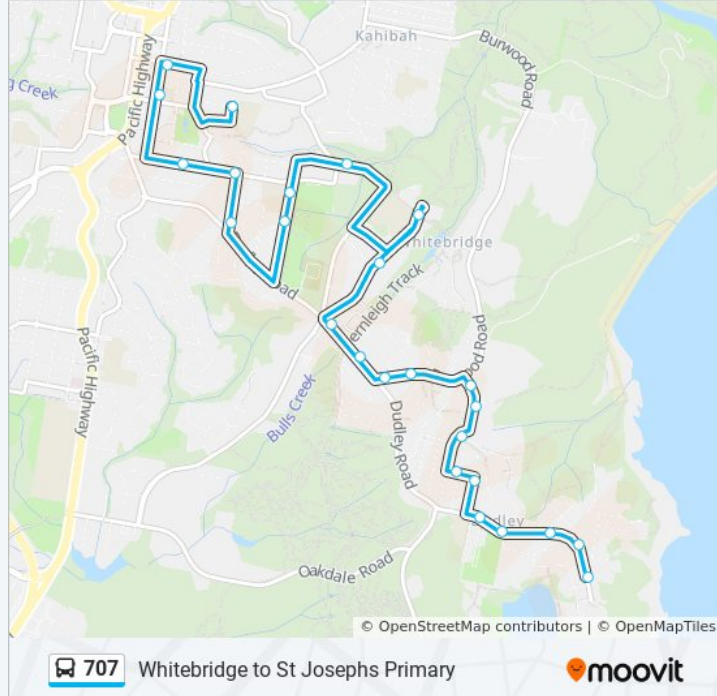

Stops: 25

Trip Duration: 23 min

Line Summary:

Ocean St before Bombala St

Ocean St at Albury St

Ocean St after Tumut Street

Direction: St Josephs PS

26 stops

[VIEW LINE SCHEDULE](#)

Ocean St after Tumut Street

Ocean St opp Albury St

Ocean St opp Bombala St

Frank Watkins Memorial Park, Ocean St

Ocean St opp Durfold St

Railway St at Rose St

Rose St at Elizabeth St

Elizabeth St at Foxdale Ave

Seacourt Ave opp Banksia Ave

Seacourt Ave at Burwood Rd

Burwood Rd opp Hudson St

Burwood Rd opp Norley St

Dudley Rd before Station St

Dudley Road Shops, Dudley Rd

Lonus Ave after Dudley Rd

707 bus Info

Direction: St Josephs PS

Stops: 26

Trip Duration: 17 min

Line Summary:

Dudley Rd opp Whitebridge Cemetery

Central Charlestown Leagues Club, Bula St

Charlestown East Public School, Bula St