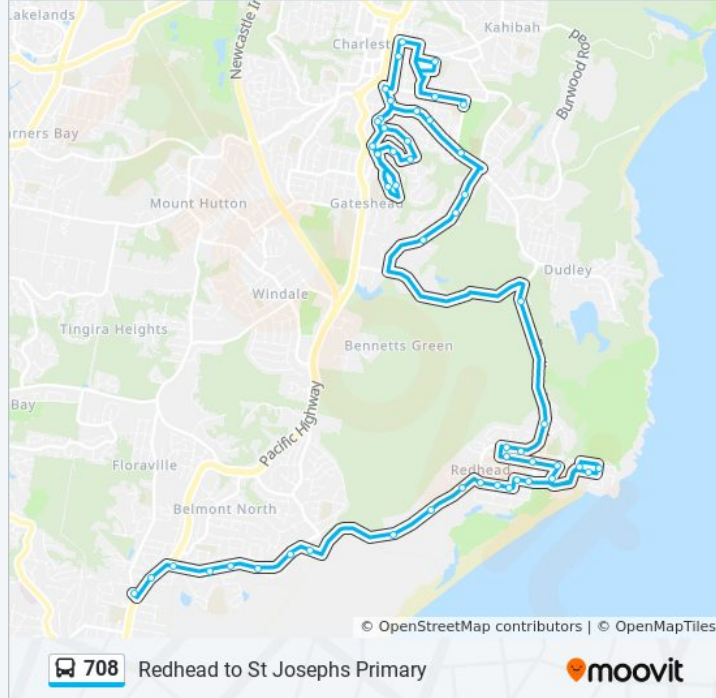

Beach Rd at Hutchinson St

Brown St at Hutchinson St

Brown Rd at Woods St

Brown St at Barnes Lane

Kallaroo Rd opp Seasands Dr

31 Kalaroo Rd

81 Kalaroo Rd

Railway Cres after Kalaroo Rd

Wommara Ave after Railway Cres

Wommara Ave at Golding Ave

Wommara Ave after Master St

Wommara Ave before Chief St

Wommara Ave after John Fisher Rd

Pacific Hwy at Patrick St

Belmont Bus Depot, Floraville Rd

Direction: St Josephs PS

35 stops

[VIEW LINE SCHEDULE](#)

53 Red Head Rd

708 bus Time Schedule

St Josephs PS Route Timetable:

Sunday	Not Operational
Monday	8:05 AM

Red Head Rd opp Redhead Gardens

Hanly St at Murrays Lane