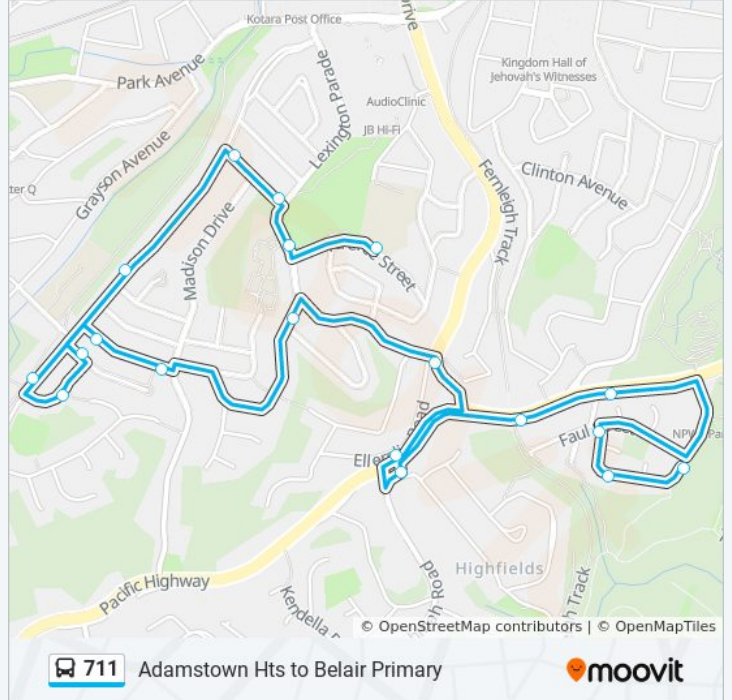

Direction: Belair PS

19 stops

[VIEW LINE SCHEDULE](#)

- Fernleigh Loop opp Faul St
- Fernleigh Loop opp Grevillea Cl
- Fernleigh Loop at Faul St
- City Rd before Faul St
- City Rd opp Northcott Dr
- Highfields Pde Exit at Pacific Hwy
- Pacific Hwy opp Kahibah Rd
- Northcott Dr opp Lexington Pde
- Ashbury St at Lucas Cres
- Melissa Ave at Madison Dr
- Melissa Ave before Princeton Ave
- Dalvern Cl opp Edison St
- Edison St before Princeton Ave
- Princeton Ave opp Edison St
- Princeton Ave opp Galena St
- Rosemont St at Princeton Ave
- Rosemont St at Lexington Pde
- Lexington Pde opp Kotara High School
- Belair Public School, Terence St

711 bus Time Schedule

Belair PS Route Timetable:

Sunday	Not Operational
Monday	8:29 AM
Tuesday	8:29 AM
Wednesday	8:29 AM
Thursday	8:29 AM
Friday	Not Operational
Saturday	Not Operational

711 bus Info

Direction: Belair PS
Stops: 19
Trip Duration: 17 min
Line Summary:

Direction: Highfield Heights

20 stops

[VIEW LINE SCHEDULE](#)

- Terence St opp Belair Public School
- Kotara High School, Lexington Pde
- Rosemont St at Princeton Ave
- Princeton Ave before Galena St
- Dalvern Cl opp Edison St
- Edison St before Princeton Ave
- Princeton Ave opp Edison St
- Melissa Ave at Princeton Ave
- Melissa Ave at Madison Dr
- Corriston Cres opp Ashbury St
- Ashbury St opp Astor St
- Ashbury St at Lexington Pde
- City Rd after Northcott Dr
- City Rd after Bruncker Rd
- Fernleigh Loop opp Faul St
- Fernleigh Loop opp Grevillea Cl
- Fernleigh Loop at Faul St
- City Rd before Faul St

Direction: Highfield Heights

Stops: 20

Trip Duration: 19 min

Line Summary:

City Rd opp Northcott Dr

Highfields Pde Exit at Pacific Hwy

711 bus time schedules and route maps are available in an offline PDF at moovitapp.com. Use the [Moovit App](#) to see live bus times, train schedule or subway schedule, and step-by-step directions for all public transit in Sydney.