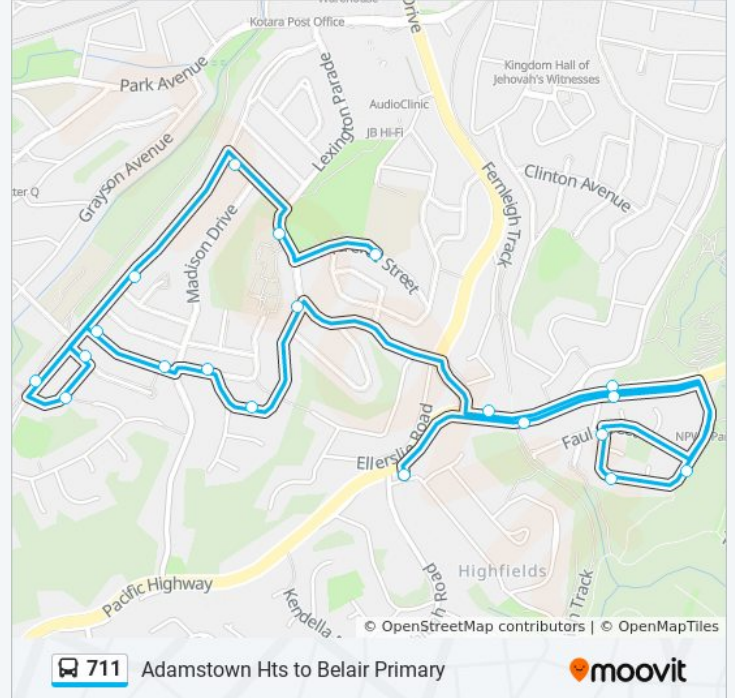

Direction: Belair PS

19 stops

[VIEW LINE SCHEDULE](#)

- Fernleigh Loop opp Faul St
- Fernleigh Loop opp Grevillea Cl
- Fernleigh Loop at Faul St
- City Rd before Faul St
- City Rd opp Northcott Dr
- Highfields Pde Exit at Pacific Hwy
- Pacific Hwy opp Kahibah Rd
- Northcott Dr opp Lexington Pde
- Ashbury St at Lucas Cres
- Melissa Ave at Madison Dr
- Melissa Ave before Princeton Ave
- Dalvern Cl opp Edison St
- Edison St before Princeton Ave
- Princeton Ave opp Edison St
- Princeton Ave opp Galena St
- Rosemont St at Princeton Ave
- Rosemont St at Lexington Pde
- Lexington Pde opp Kotara High School
- Belair Public School, Terence St

Direction: Highfield Heights

20 stops

[VIEW LINE SCHEDULE](#)

- Terence St opp Belair Public School
- Kotara High School, Lexington Pde
- Rosemont St at Princeton Ave
- Princeton Ave before Galena St
- Dalvern Cl opp Edison St
- Edison St before Princeton Ave
- Princeton Ave opp Edison St
- Melissa Ave at Princeton Ave
- Melissa Ave at Madison Dr
- Corriston Cres opp Ashbury St
- Ashbury St opp Astor St
- Ashbury St at Lexington Pde
- City Rd after Northcott Dr
- City Rd after Bruncker Rd
- Fernleigh Loop opp Faul St
- Fernleigh Loop opp Grevillea Cl
- Fernleigh Loop at Faul St
- City Rd before Faul St

Direction: Highfield Heights

Stops: 20

Trip Duration: 19 min

Line Summary:

City Rd opp Northcott Dr

Highfields Pde Exit at Pacific Hwy

711 bus time schedules and route maps are available in an offline PDF at moovitapp.com. Use the [Moovit App](#) to see live bus times, train schedule or subway schedule, and step-by-step directions for all public transit in Sydney.