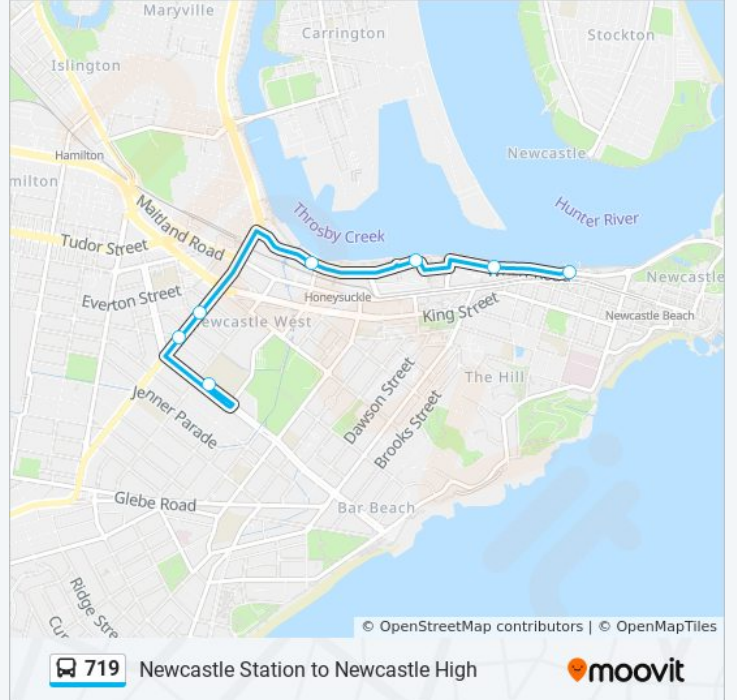

Use the Moovit App to find the closest 719 bus station near you and find out when is the next 719 bus arriving.

Direction: Newcastle HS

8 stops

[VIEW LINE SCHEDULE](#)

- Queens Wharf, Wharf Rd
- Wharf Rd opp Queens Wharf
- Wharf Rd before Argyle St
- Honeysuckle Dr after Settlement Lane
- 36 Honeysuckle Dr
- Stewart Ave opp Hebburn St
- Stewart Ave opp Dumaresq St
- Newcastle High School, Parkway Ave

Stops: 8

Trip Duration: 10 min

Line Summary:

Direction: Newcastle Int

7 stops

[VIEW LINE SCHEDULE](#)

- Newcastle High School, Parkway Ave
- Stewart Ave at Dumaresq St
- Stewart Ave at Hebburn St
- Honeysuckle Dr opp 36
- Newcastle Maritime Museum, Honeysuckle Dr
- Wharf Rd opp Argyle St
- Queens Wharf, Wharf Rd

719 bus Time Schedule

Newcastle Int Route Timetable:

Sunday	Not Operational
Monday	3:06 PM - 3:08 PM
Tuesday	3:06 PM - 3:08 PM
Wednesday	3:06 PM - 3:08 PM
Thursday	3:06 PM - 3:08 PM
Friday	Not Operational
Saturday	Not Operational

719 bus Info

Direction: Newcastle Int

Stops: 7

Trip Duration: 9 min

Line Summary:

719 bus time schedules and route maps are available in an offline PDF at moovitapp.com. Use the [Moovit App](#) to see live bus times, train schedule or subway schedule, and step-by-step directions for all public transit in Sydney.