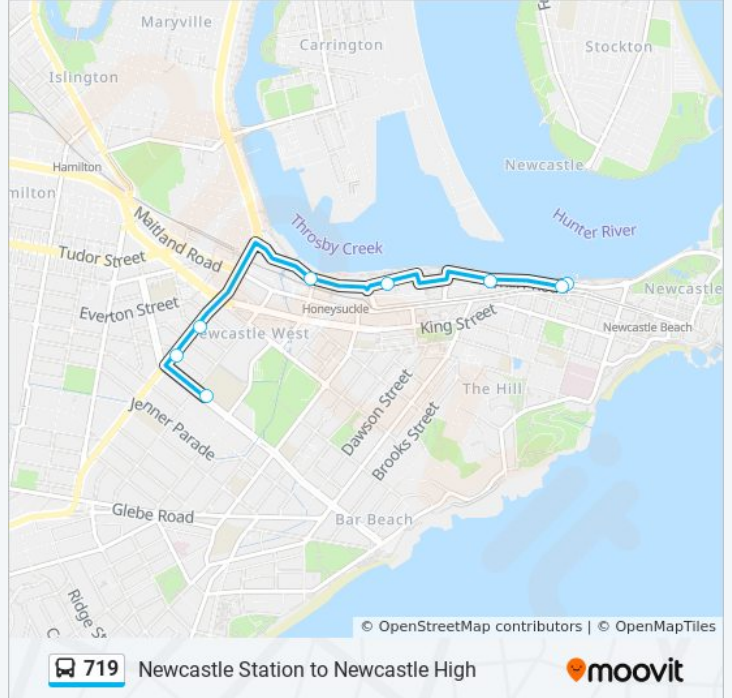

Use the Moovit App to find the closest 719 bus station near you and find out when is the next 719 bus arriving.

Direction: Newcastle HS

8 stops

[VIEW LINE SCHEDULE](#)

- Queens Wharf, Wharf Rd
- Wharf Rd opp Queens Wharf
- Wharf Rd before Argyle St
- Honeysuckle Dr after Settlement Lane
- 36 Honeysuckle Dr
- Stewart Ave opp Hebburn St
- Stewart Ave opp Dumaresq St
- Newcastle High School, Parkway Ave

719 bus Time Schedule

Newcastle HS Route Timetable:

Sunday	Not Operational
Monday	8:30 AM
Tuesday	8:30 AM
Wednesday	8:30 AM
Thursday	8:30 AM
Friday	Not Operational
Saturday	Not Operational

719 bus Info

Direction: Newcastle HS

Stops: 8

Trip Duration: 10 min

Line Summary:

Direction: Newcastle Int

7 stops

[VIEW LINE SCHEDULE](#)

- Newcastle High School, Parkway Ave
- Stewart Ave at Dumaresq St
- Stewart Ave at Hebburn St
- Honeysuckle Dr opp 36
- Newcastle Maritime Museum, Honeysuckle Dr
- Wharf Rd opp Argyle St
- Queens Wharf, Wharf Rd

719 bus Info

Direction: Newcastle Int

Stops: 7

Trip Duration: 9 min

Line Summary:

719 bus time schedules and route maps are available in an offline PDF at moovitapp.com. Use the [Moovit App](#) to see live bus times, train schedule or subway schedule, and step-by-step directions for all public transit in Sydney.