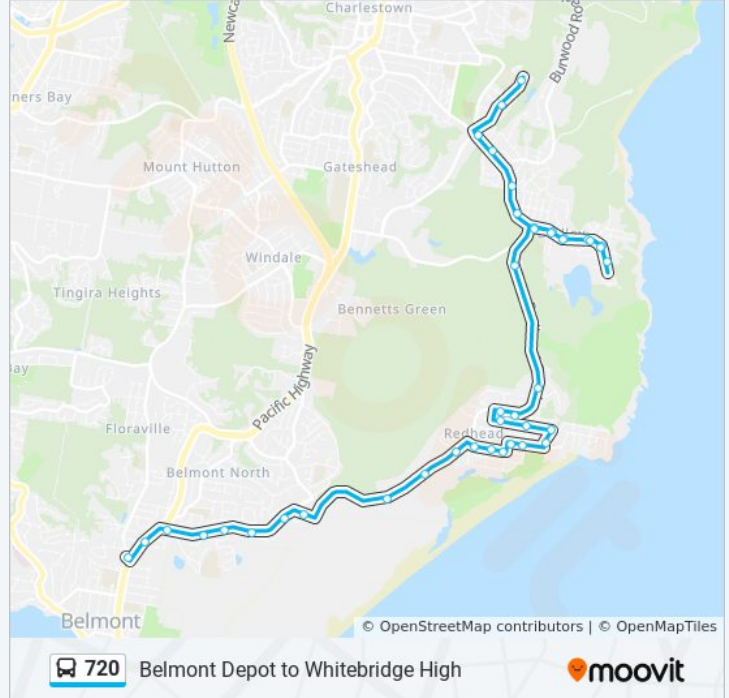

**Direction: Belmont Depot**

41 stops

[VIEW LINE SCHEDULE](#)

- Whitebridge High School, Lonus Ave
- Lonus Ave opp Tumpoa St
- Dudley Road Shops, Dudley Rd
- Dudley Rd after Station St
- Dudley Rd at Yaringa Pl
- Ocean St before John St
- Ocean St opp Redhead Rd
- Ocean St at Durfold St
- Ocean St opp Frank Watkins Memorial Park
- Ocean St before Bombala St
- Ocean St at Albury St
- Ocean St after Tumut Street
- Ocean St opp Albury St
- Ocean St opp Bombala St
- Frank Watkins Memorial Park, Ocean St
- Ocean St opp Durfold St
- Ocean St at Redhead Rd
- 53 Red Head Rd
- Red Head Rd opp Redhead Gardens
- Collier St at Hutchinson St
- Collier St opp Geraldton Dr
- Cowlishaw Street Shops, Cowlishaw St

**Direction:** Belmont Depot

**Stops:** 41

**Trip Duration:** 30 min

**Line Summary:**

Cowlishaw St opp Redhead Bowling Club

Cowlishaw St at Allard St

Allard St opp Burns St

Beach Rd after Steel St

### Direction: Whitebridge HS

30 stops

[VIEW LINE SCHEDULE](#)

Belmont Bus Depot, Floraville Rd

Pacific Hwy at York Cres

Wommara Ave after Pacific Hwy

Wommara Ave opp Master St

Wommara Ave after Master St

### 720 bus Info

**Direction:** Whitebridge HS

**Stops:** 30

**Trip Duration:** 22 min

**Line Summary:**

Kallaroo Rd after Seasands Dr

Brown St at Barnes Lane

Brown Rd at Woods St