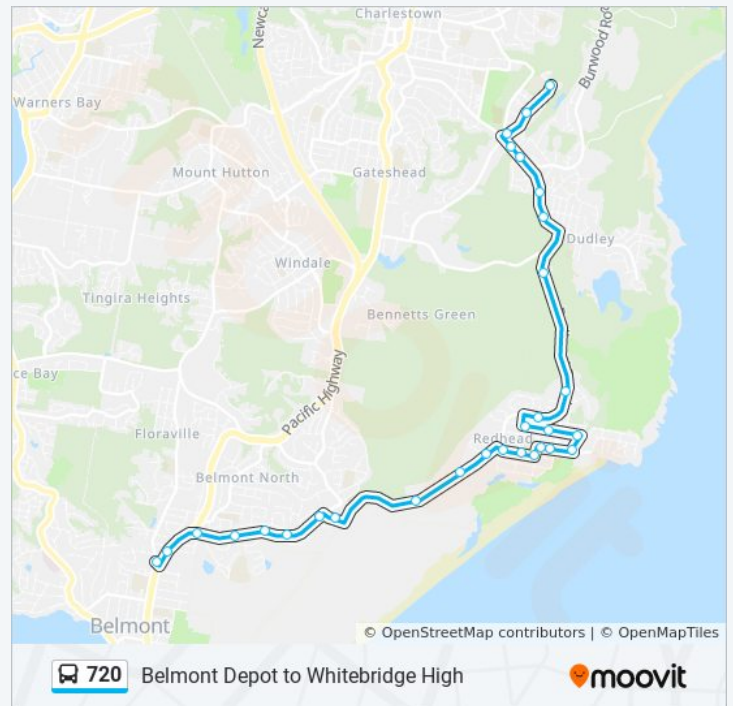

Kallaroo Rd after Seasands Dr

Brown St at Barnes Lane

Brown Rd at Woods St

Brown St at Hutchinson St

Beach Rd at Hutchinson St

Beach Rd before Steel St

Allard St at Beach Rd

Cowlishaw St at Allard St

Redhead Bowling Club, Cowlishaw St

Cowlishaw St opp Cowlishaw Street Shops

Collier St opp Hutchinson St

Redhead Gardens, Red Head Rd

Red Head Rd opp 53

Ocean St opp John St

Dudley Rd at Yaringa Pl

Dudley Rd before Station St

Dudley Road Shops, Dudley Rd

Lonus Ave after Dudley Rd

Lonus Ave at Tumpoa St

Whitebridge High School, Lonus Ave

720 bus time schedules and route maps are available in an offline PDF at moovitapp.com. Use the [Moovit App](#) to see live bus times, train schedule or subway schedule, and step-by-step directions for all public transit in Sydney.

[About Moovit](#) • [MaaS Solutions](#) • [Supported Countries](#) • [Mooviter Community](#)

© 2024 Moovit - All Rights Reserved

Check Live Arrival Times