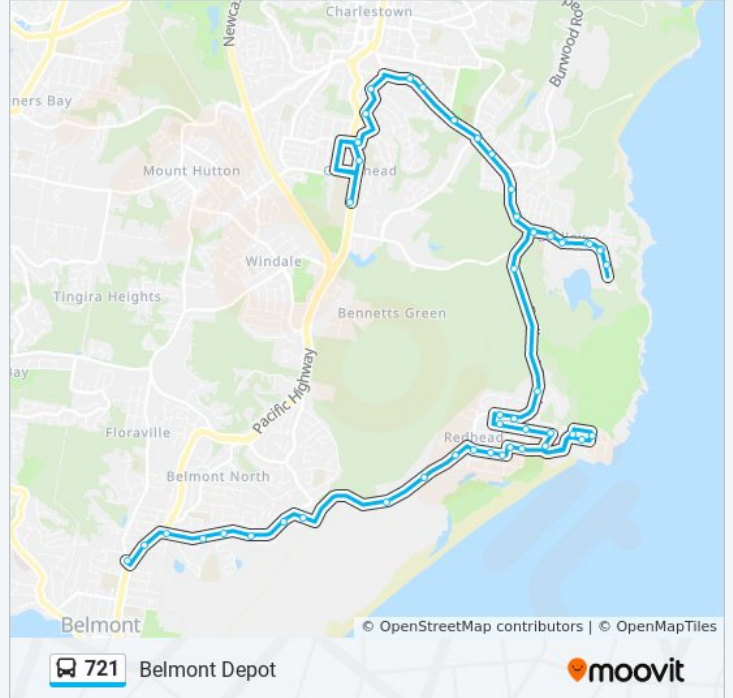

Direction: Belmont Depot

50 stops

[VIEW LINE SCHEDULE](#)

- Hunter Sports High, Pacific Hwy
- St Mary's High School, Pacific Hwy
- Oxford St at Felton St
- Algona Rd at Felton St
- Algona Rd at Chesterfield Lane
- Amaroo Lodge Nursing Home, Dudley Rd
- Dudley Rd before Wakal St
- Whitebridge Cemetery, Dudley Rd
- Dudley Road Shops, Dudley Rd
- Dudley Rd after Station St
- Dudley Rd at Yaringa Pl
- Ocean St before John St
- Ocean St opp Redhead Rd
- Ocean St at Durfold St
- Ocean St opp Frank Watkins Memorial Park
- Ocean St before Bombala St
- Ocean St at Albury St
- Ocean St after Tumut Street
- Ocean St opp Albury St
- Ocean St opp Bombala St
- Frank Watkins Memorial Park, Ocean St
- Ocean St opp Durfold St

Stops: 50

Trip Duration: 40 min

Line Summary:

Ocean St at Redhead Rd
 53 Red Head Rd
 Red Head Rd opp Redhead Gardens
 Collier St at Hutchinson St
 Collier St opp Geraldton Dr
 Cowlshaw Street Shops, Cowlshaw St
 Cowlshaw St opp Redhead Bowling Club
 Cowlshaw St at Allard St
 Allard St opp Burns St
 Hanly St at Murrays Lane
 Jesmond St after Collier St
 Cowlshaw St at Bennett St
 Beach Rd after Steel St
 Beach Rd at Hutchinson St
 Brown St at Hutchinson St
 Brown Rd at Woods St
 Brown St at Barnes Lane
 Kallaroo Rd opp Seasands Dr
 31 Kalaroo Rd
 81 Kalaroo Rd
 Railway Cres after Kalaroo Rd
 Wommara Ave after Railway Cres
 Wommara Ave at Golding Ave
 Wommara Ave after Master St
 Wommara Ave before Chief St
 Wommara Ave after John Fisher Rd
 Pacific Hwy at Patrick St
 Belmont Bus Depot, Floraville Rd

Kallaroo Rd after Seasands Dr

Brown St at Barnes Lane

Brown Rd at Woods St

Brown St at Hutchinson St

Beach Rd at Hutchinson St

Beach Rd before Steel St

Hanly St at Murrays Lane

Jesmond St after Collier St

Ocean St opp Durfold St

Ocean St at Redhead Rd

Ocean St opp John St

Dudley Rd at Yaringa Pl

Dudley Rd before Station St

Dudley Road Shops, Dudley Rd

Dudley Rd opp Whitebridge Cemetery

Dudley Rd opp Amaroo Lodge Nursing Home