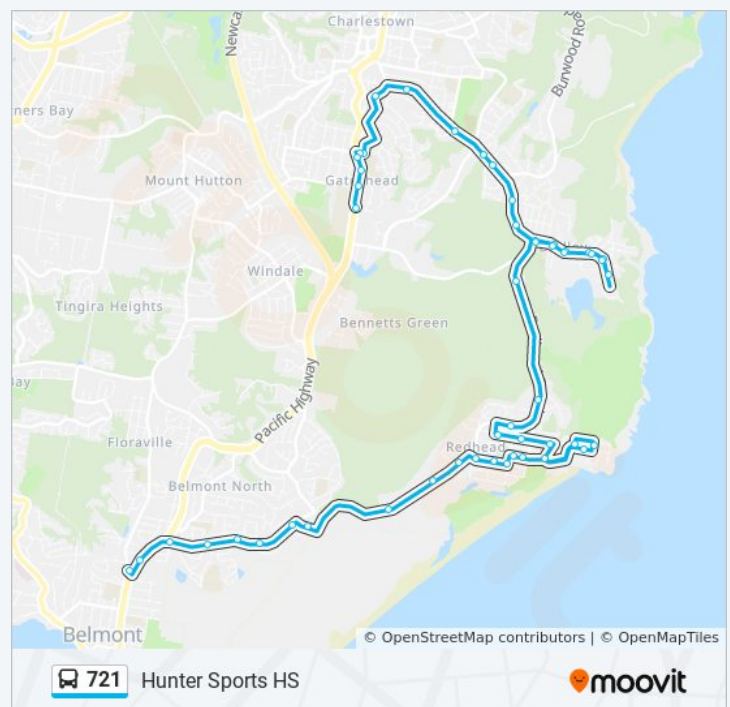

Direction: Belmont Depot

50 stops

[VIEW LINE SCHEDULE](#)

- Hunter Sports High, Pacific Hwy
- St Mary's High School, Pacific Hwy
- Oxford St at Felton St
- Algona Rd at Felton St
- Algona Rd at Chesterfield Lane
- Amaroo Lodge Nursing Home, Dudley Rd
- Dudley Rd before Wakal St
- Whitebridge Cemetery, Dudley Rd
- Dudley Road Shops, Dudley Rd
- Dudley Rd after Station St
- Dudley Rd at Yaringa Pl
- Ocean St before John St
- Ocean St opp Redhead Rd
- Ocean St at Durfold St
- Ocean St opp Frank Watkins Memorial Park
- Ocean St before Bombala St
- Ocean St at Albury St
- Ocean St after Tumut Street
- Ocean St opp Albury St
- Ocean St opp Bombala St
- Frank Watkins Memorial Park, Ocean St
- Ocean St opp Durfold St

Kallaroo Rd after Seasands Dr

Brown St at Barnes Lane

Brown Rd at Woods St

Brown St at Hutchinson St

Beach Rd at Hutchinson St

Beach Rd before Steel St

Hanly St at Murrays Lane

Jesmond St after Collier St

Tuesday	7:36 AM
Wednesday	7:36 AM
Thursday	7:36 AM
Friday	Not Operational
Saturday	Not Operational

721 bus Info

Direction: Hunter Sports HS

Stops: 50

Trip Duration: 35 min

Line Summary:

Frank Watkins Memorial Park, Ocean St

Ocean St opp Durfold St

Ocean St at Redhead Rd

Ocean St opp John St

Dudley Rd at Yaringa Pl

Dudley Rd before Station St

Dudley Road Shops, Dudley Rd

Dudley Rd opp Whitebridge Cemetery

Dudley Rd opp Amaroo Lodge Nursing Home