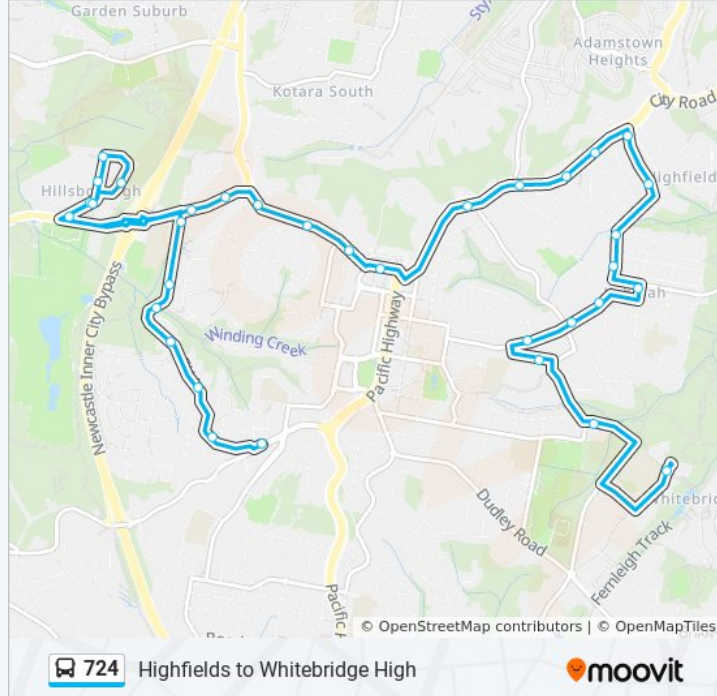

724 bus Info

Direction: Charlestown

Stops: 34

Trip Duration: 28 min

Line Summary:

Moody St at Higham St

Moody St opp Robina Dr

Robina Dr opp Avon Cl

Chadwick St at Moody St

Chadwick St at Hillsborough Rd

Waratah Ave after Hillsborough Rd

Waratah Ave at Brett St

E K Ave after Redbud Cl

E K Ave opp Armstrong Rd

65 E K Ave

E K Ave before Targo St

Warners Bay Rd after E K Ave

Direction: Whitebridge HS

32 stops

[VIEW LINE SCHEDULE](#)

Warners Bay Rd after Gadaga Rd

E K Ave opp Targo St

E K Ave opp Trent St

E K Ave after Armstrong Rd

E K Ave opp Redbud Cl

Waratah Ave opp Brett St

Waratah Ave before Hillsborough Rd

Chadwick St at Moody St

Moody St at Higham St

Moody St opp Robina Dr

Robina Dr opp Avon Cl

Chadwick St at Moody St