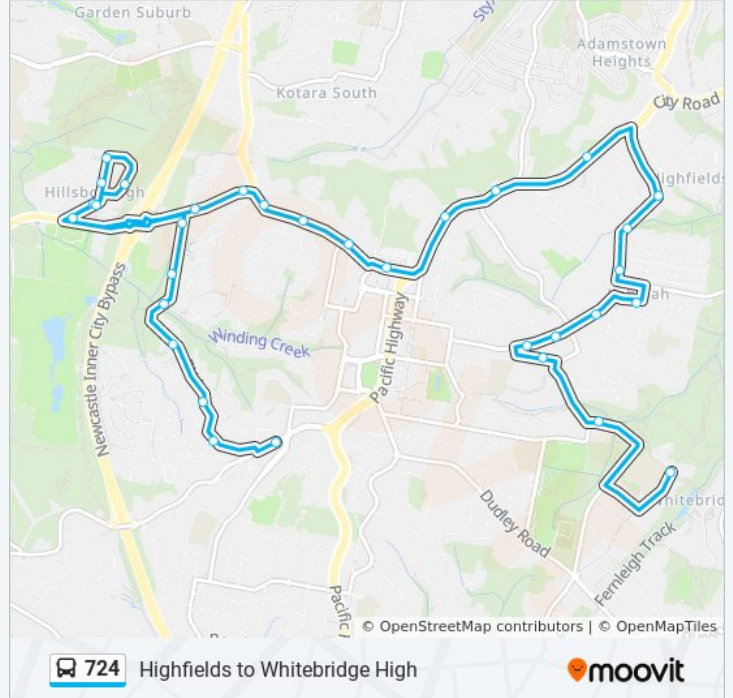

724 bus Info

Direction: Charlestown

Stops: 34

Trip Duration: 28 min

Line Summary:

Moody St at Higham St

Moody St opp Robina Dr

Robina Dr opp Avon Cl

Warners Bay Rd after E K Ave

Direction: Whitebridge HS

32 stops

[VIEW LINE SCHEDULE](#)

Warners Bay Rd after Gadaga Rd

E K Ave opp Targo St

E K Ave opp Trent St

E K Ave after Armstrong Rd

Chadwick St at Hillsborough Rd

Hillsborough Rd after Waratah Ave

Hillsborough Rd before Charlestown Rd

Charlestown Rd opp Kendall St

Charlestown Rd at Willis St

724 bus Time Schedule

Whitebridge HS Route Timetable:

724 bus Info

Direction: Whitebridge HS

Stops: 32

Trip Duration: 30 min

Line Summary:

Charlestown Rd at Robert St
Centrelink, Charlestown Rd
Pacific Hwy after Sherburn Pl
Pacific Hwy opp Ocean View Pde
Pacific Hwy opp George St
Kahibah Rd at Margaret St
Kahibah Rd at Collarena Cres
Wallsend St at Jarvie Lane
Kahibah Memorial Park, Hexham St
Kahibah Rd after Frith St
Kahibah Sports Club, Kahibah Rd
Kahibah Rd opp Princes Ave
Cowper Ave opp Guna St
Kaleen St opp Chester Cl
Whitebridge High School, Lonus Ave