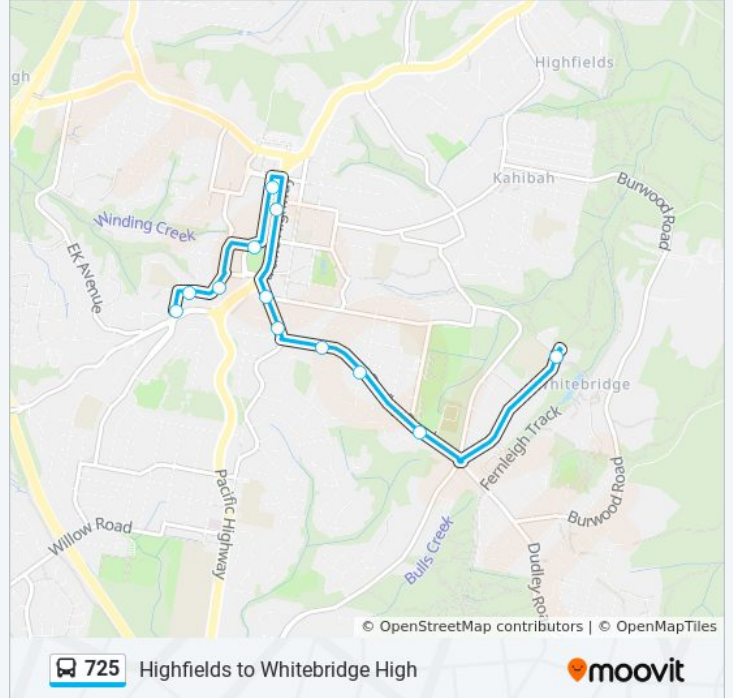

### Direction: Charlestown

12 stops

[VIEW LINE SCHEDULE](#)

- Whitebridge High School, Lonus Ave
- Dudley Rd opp Whitebridge Cemetery
- Dudley St at Hallam St
- Dudley Rd opp Amaroo Lodge Nursing Home
- Dudley Rd opp Tiral St
- Dudley Rd opp James St
- Pacific Hwy before Smart St
- Charlestown Square, Pearson St, Stand B
- Charlestown Square, Frederick St, Stand D
- Patricia Ave after Lincoln St
- Patricia Ave opp Anjon St
- Gari St at Warners Bay Rd

### 725 bus Info

**Direction:** Charlestown

**Stops:** 12

**Trip Duration:** 11 min

**Line Summary:**

**Direction: Whitebridge HS**

19 stops

[VIEW LINE SCHEDULE](#)