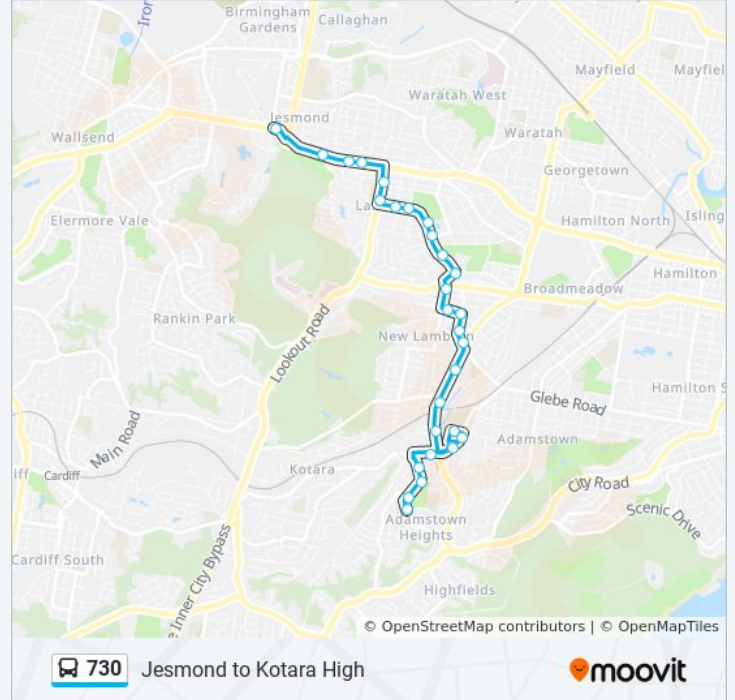

Bridges Rd at Penman St

Northcott Dr opp Kotara Home

Park Ave before Dibbs St

St Pius X High School, Fletcher St, Stand C

Park Ave after Fletcher St

Park Ave after Dibbs St

Westfield Kotara, Park Ave

Westfield Kotara, Lexington Pde

Lexington Pde opp Rachael Ave

Hudson Park, Lexington Pde

Lexington Pde opp Kotara High School

730 bus time schedules and route maps are available in an offline PDF at moovitapp.com. Use the [Moovit App](#) to see live bus times, train schedule or subway schedule, and step-by-step directions for all public transit in Sydney.

[About Moovit](#) • [MaaS Solutions](#) • [Supported Countries](#) • [Mooviter Community](#)

© 2024 Moovit - All Rights Reserved

Check Live Arrival Times