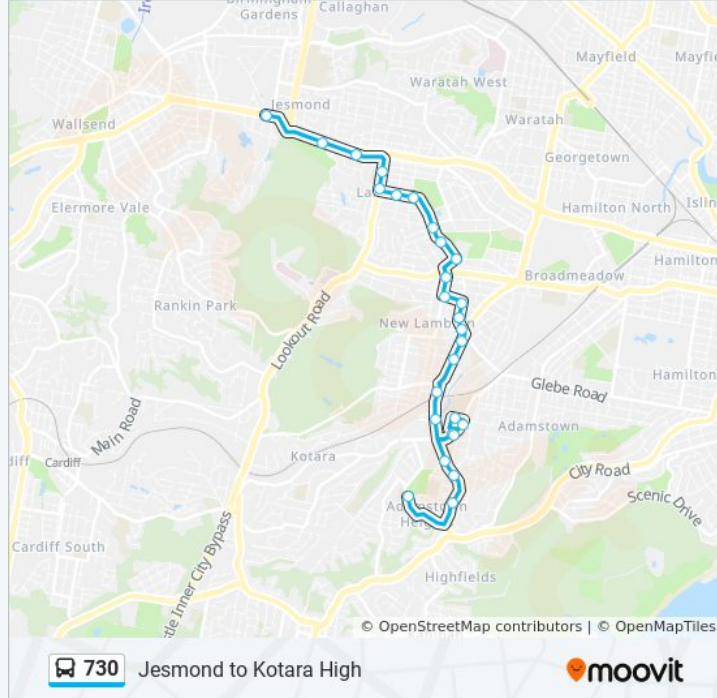

**Direction: Jesmond**

27 stops

[VIEW LINE SCHEDULE](#)

- Lexington Pde opp Kotara High School
- Northcott Dr opp Kinross Ave
- Northcott Dr after Wade St
- Northcott Dr at Cynthia St
- Park Ave before Dibbs St
- St Pius X High School, Fletcher St, Stand C
- Park Ave after Fletcher St
- Park Ave after Dibbs St
- Kotara Home, Northcott Dr
- Bridges Rd opp Penman St
- Bridges Rd opp Alder Park Sports Club
- Bridges Rd at Queens Rd
- St James Rd after Bridges Rd
- Royal St at St James Rd
- Royal St at Portland Pl
- Portland Pl at Regent St
- New Lambton Public School, Regent St
- Rugby Rd after Lambton Rd
- Hobart Rd opp Tyrone Rd
- Hobart Rd at Durham Rd
- Howe St at Morehead St
- Howe St at Grainger St

**Direction:** Jesmond

**Stops:** 27

**Trip Duration:** 27 min

**Line Summary:**

Croudace St at Armstrong St

Lambton Public School, Croudace St

Newcastle Rd at Albert St

Newcastle Rd opp Steel St

Newcastle Rd at Chalmers Rd

**Direction: Kotara HS**

29 stops

[VIEW LINE SCHEDULE](#)

Newcastle Rd before Blue Gum Rd

Newcastle Rd at Steel St

Newcastle Rd at Arthur St

Newcastle Rd at Albert St

Croudace St opp Lambton Public School

Croudace St opp Armstrong St

Howe St at Grainger St

Howe St at Morehead St

Howe St opp Wye St

Hobart Rd at Durham Rd

Hobart Rd at Tyrone Rd

Rugby Rd before Lambton Rd