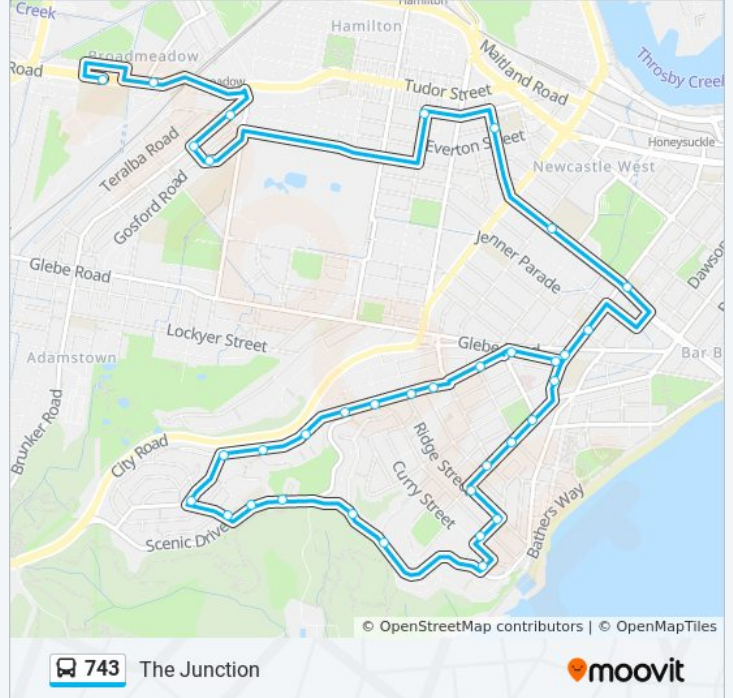

Morgan St before Caldwell St

Morgan St at Ridge St

Woodward Street Reserve, Morgan St

Morgan St at Yule Rd

Morgan St at Kiah Pl

Morgan St at Myamblah Cres

Morgan St at Hatfield St

Hatfield St at Sun Hill Dr

Sun Hill Dr after Cedar Cres

Merewether Heights Public School, Scenic Dr

Scenic Dr opp Perina Pl

Scenic Dr at Woodward St

Scenic Dr at Charlotte St

Lloyd St at Scenic Dr

Pell St after Curry St

Pell St opp Holy Family Primary School

Ridge St at Mitchell St

Mitchell St at Llewellyn St

Mitchell St at Berner St

Mitchell Park, Mitchell St

Union St at Merewether St

Union St opp The Junction Public School

743 bus time schedules and route maps are available in an offline PDF at moovitapp.com. Use the [Moovit App](#) to see live bus times, train schedule or subway schedule, and step-by-step directions for all public transit in Sydney.

[About Moovit](#) • [MaaS Solutions](#) • [Supported Countries](#) • [Mooviter Community](#)

© 2024 Moovit - All Rights Reserved

Check Live Arrival Times