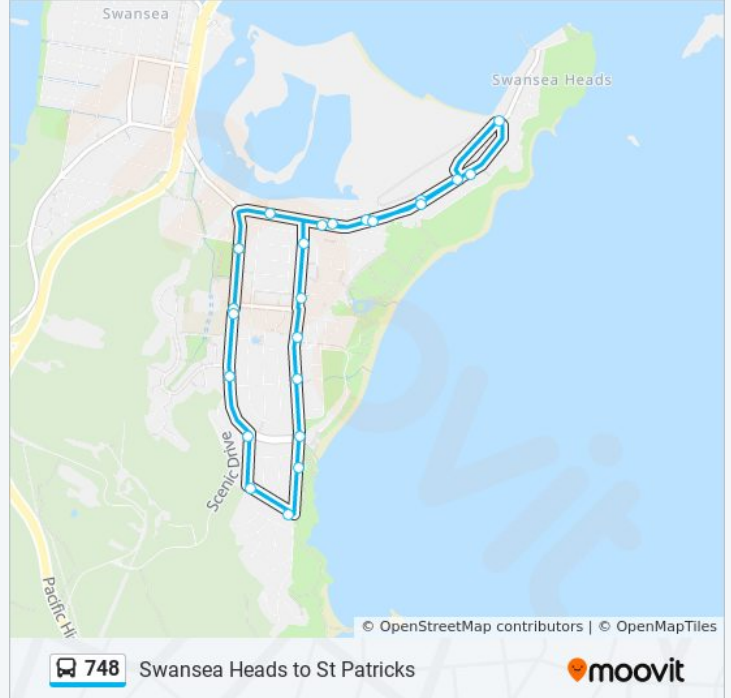

## Swansea Heads to St Patricks

Get The App

The 748 bus line Swansea Heads to St Patricks has one route. For regular weekdays, their operation hours are:

(1) Swansea HS: 3:10 PM

Use the Moovit App to find the closest 748 bus station near you and find out when is the next 748 bus arriving.

### Direction: Swansea HS

23 stops

[VIEW LINE SCHEDULE](#)

- Swansea High School, Park Ave
- Caves Beach Tennis Club, Park Ave
- St Patrick's Primary School, Northcote Ave
- Northcote Ave before Ross St
- Northcote Ave opp Parbury Pl
- Northcote Ave opp Francis St
- Northcote Ave at Lambton Pde
- Lambton Pde at Hamilton St
- Northcote Ave before Pacific Dr
- Northcote Ave before Francis St
- Northcote Ave opp Keith St
- Northcote Ave at Dolphin Ct
- Caves Beach Rd opp Caldwell St
- Caves Beach Rd at Yachtsman Ave
- Caves Beach Rd at Mawson Cl
- Caves Beach Rd opp Middle St
- Caves Beach Rd opp Park Ave
- Caves Beach Rd opp Bligh Ave
- Ocean View Pde at Caves Beach Rd
- Ocean View Pde opp New St
- Ocean View Pde at Park Ave
- Caves Beach Uniting Church, Park Ave

### 748 bus Info

**Direction:** Swansea HS

**Stops:** 23

**Trip Duration:** 14 min

**Line Summary:**

Swansea High School, Park Ave

748 bus time schedules and route maps are available in an offline PDF at [moovitapp.com](https://moovitapp.com). Use the [Moovit App](#) to see live bus times, train schedule or subway schedule, and step-by-step directions for all public transit in Sydney.