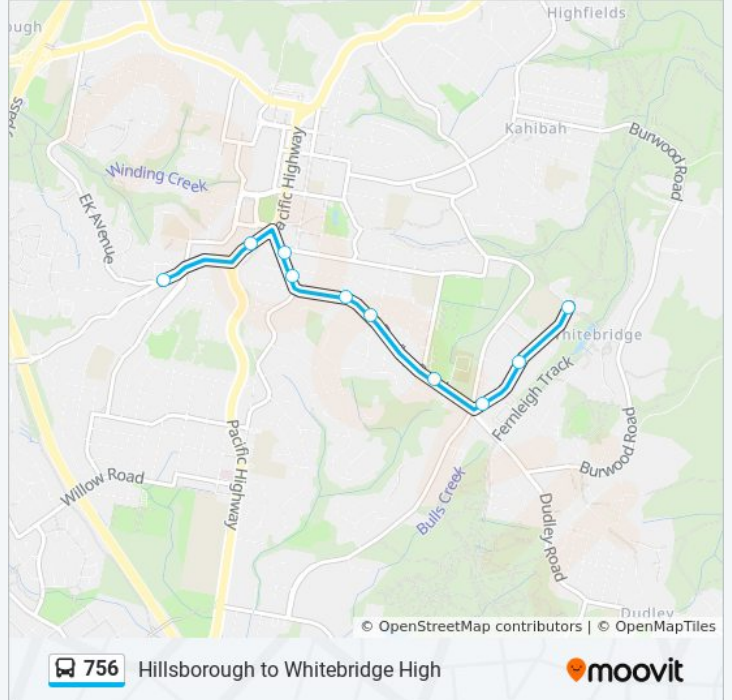

 756

Hillsborough to Whitebridge High

Get The App

The 756 bus line Hillsborough to Whitebridge High has one route. For regular weekdays, their operation hours are:

(1) Whitebridge HS: 8:36 AM

Use the Moovit App to find the closest 756 bus station near you and find out when is the next 756 bus arriving.

Direction: Whitebridge HS

10 stops

[VIEW LINE SCHEDULE](#)

- Warners Bay Rd after E K Ave
- Lions Park, Pacific Hwy
- Dudley Rd at James St
- Dudley Rd after Tiral St
- Amaroo Lodge Nursing Home, Dudley Rd
- Dudley Rd before Wakal St
- Whitebridge Cemetery, Dudley Rd
- Lonus Ave after Dudley Rd
- Lonus Ave at Tumpoa St
- Whitebridge High School, Lonus Ave

Direction: Whitebridge HS

Stops: 10

Trip Duration: 7 min

Line Summary:

756 bus time schedules and route maps are available in an offline PDF at moovitapp.com. Use the [Moovit App](#) to see live bus times, train schedule or subway schedule, and step-by-step directions for all public transit in Sydney.