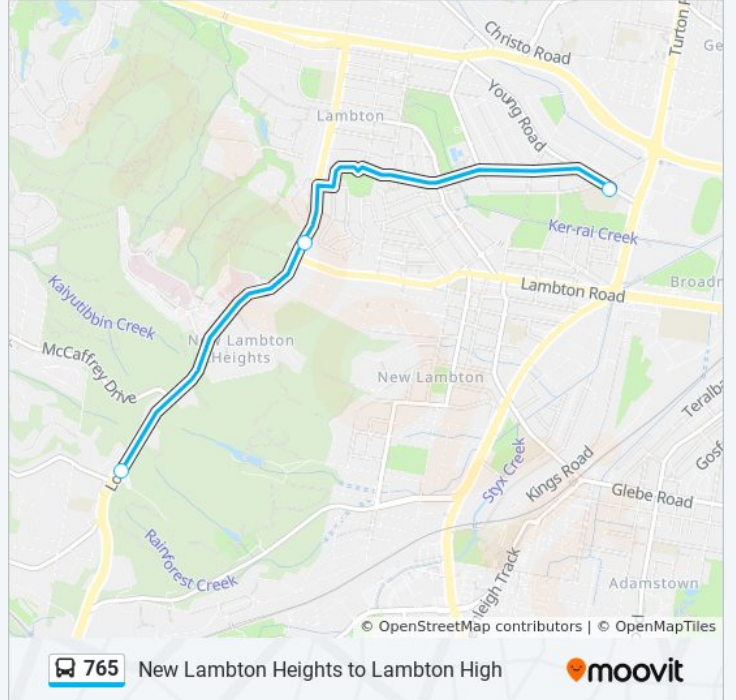

765 bus time schedules and route maps are available in an offline PDF at moovitapp.com. Use the [Moovit App](#) to see live bus times, train schedule or subway schedule, and step-by-step directions for all public transit in Sydney.

[About Moovit](#) • [MaaS Solutions](#) • [Supported Countries](#) • [Mooviter Community](#)

© 2024 Moovit - All Rights Reserved

Check Live Arrival Times