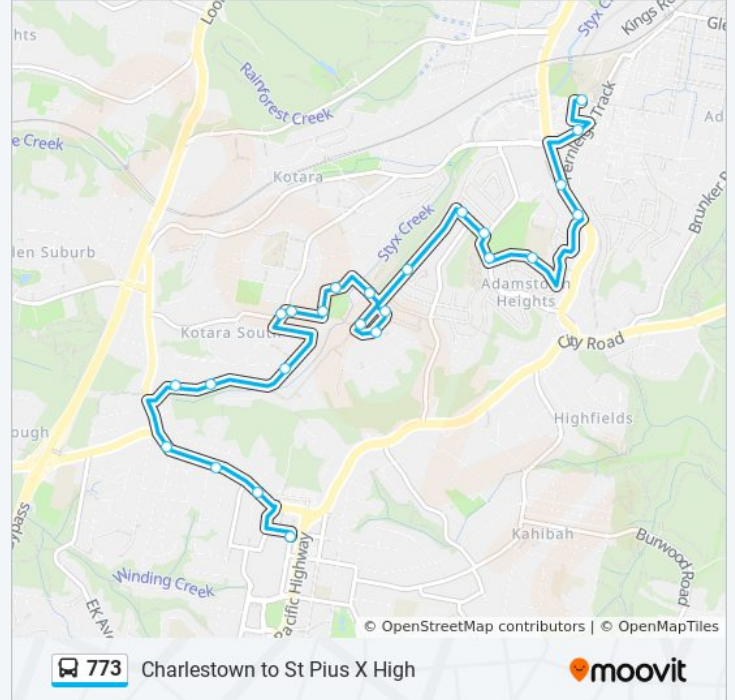

Lexington Pde opp Kotara High School

Belair Public School, Terence St

Northcott Dr after Wade St

Northcott Dr at Cynthia St

Park Ave before Dibbs St

St Pius X High School, Fletcher St, Stand C

773 bus time schedules and route maps are available in an offline PDF at moovitapp.com. Use the [Moovit App](#) to see live bus times, train schedule or subway schedule, and step-by-step directions for all public transit in Sydney.

[About Moovit](#) • [MaaS Solutions](#) • [Supported Countries](#) • [Mooviter Community](#)

© 2024 Moovit - All Rights Reserved

Check Live Arrival Times