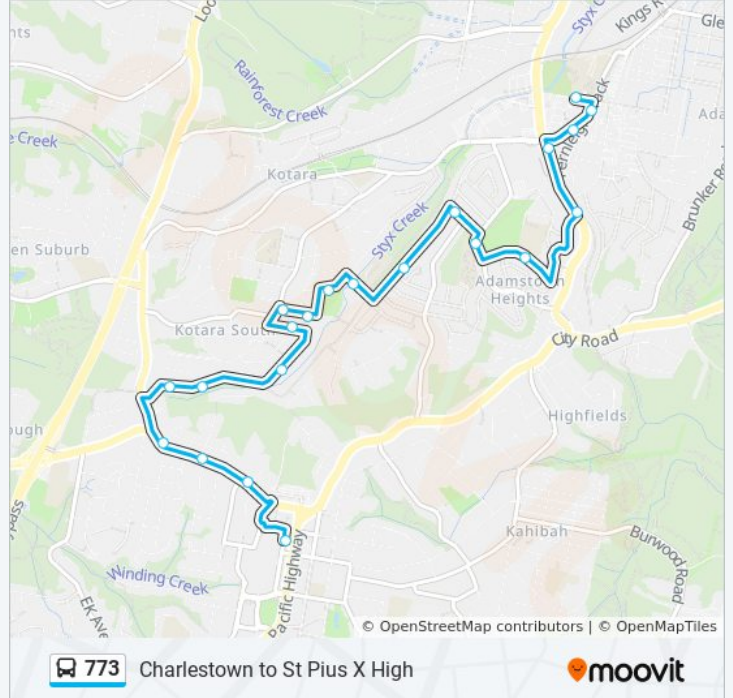

Park Ave after Fletcher St

Park Ave after Dibbs St

Northcott Dr opp Westfield Kotara

Northcott Dr opp Wade St

Terence St opp Belair Public School

Kotara High School, Lexington Pde

Rosemont St at Princeton Ave

Kirkdale Dr opp Highland Cl

Kirkdale Dr opp Chelston Cl

Charlestown Rd opp Kendall St

Charlestown Rd at Willis St

Charlestown Rd at Robert St

Charlestown Square, Pearson St, Stand B

773 bus Time Schedule

Charlestown Route Timetable:

Line Summary:

Direction: St Pius X HS

24 stops

[VIEW LINE SCHEDULE](#)

- Charlestown Square, Pearson St, Stand A
- Charlestown Rd after Buller St
- Charlestown Rd at Willis St
- Charlestown Rd after Kendall St
- Kirkdale Dr after Chelston Cl
- Kirkdale Dr at Highland Cl
- Kirkdale Dr after Dalpura Lane
- Laurie St opp Boundary St
- Boundary St at Joslin St
- Casey Ave opp Nesbitt Park
- Grayson Ave opp Nesbitt Park
- St James Primary School, Vista Pde
- Dalvern Cl opp Edison St
- Edison St before Princeton Ave
- Princeton Ave opp Edison St
- Princeton Ave opp Galena St
- Rosemont St at Princeton Ave
- Rosemont St at Lexington Pde

Stops: 24

Trip Duration: 24 min

Line Summary:

Lexington Pde opp Kotara High School

Belair Public School, Terence St

Northcott Dr after Wade St

Northcott Dr at Cynthia St

Park Ave before Dibbs St