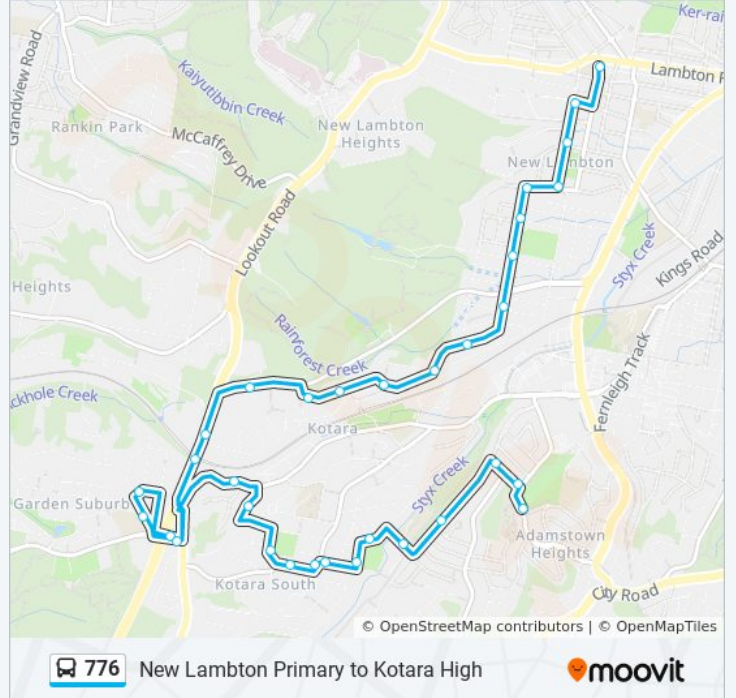

Direction: Kotara HS

33 stops

[VIEW LINE SCHEDULE](#)

- New Lambton Library, Regent St
- Portland Pl at Evescourt Rd
- Evescourt Rd at St James Rd
- Evescourt Rd at Queens Rd
- Queens Rd at Orchardtown Rd
- Orchardtown Rd at Jean St
- Orchardtown Rd at Freyberg St
- Orchardtown Rd at Fay Ave
- Meredith St opp Aldyth St
- Meredith St at Grinsell St
- Grinsell St at Kotara Pl
- Grinsell St at Gregory Pde
- 157 Grinsell St
- Carnley Ave opp Carisbrooke Ave
- Charlestown Rd opp Peatties Rd
- Charlestown Rd after Kimbarra Cl
- Myall Rd at Charlestown Rd
- Garden Suburb Public School, Prospect Rd
- Bray Cres at Ewing St
- Myall Rd before Charlestown Rd
- Park Ave opp Nereida Cl
- Kuranda Cres before Moruya Pde

776 bus Time Schedule

Kotara HS Route Timetable:

Sunday	Not Operational
Monday	8:15 AM
Tuesday	8:15 AM
Wednesday	8:15 AM
Thursday	8:15 AM
Friday	Not Operational
Saturday	Not Operational

776 bus Info

Direction: Kotara HS

Stops: 33

Trip Duration: 30 min

Line Summary:

Lugar St Reserve, Lugar St
 Inglis St after Lugar St
 Laurie St opp Boundary St
 Boundary St at Joslin St
 Casey Ave opp Nesbitt Park
 Grayson Ave opp Nesbitt Park
 St James Primary School, Vista Pde
 Princeton Ave opp Galena St
 Rosemont St at Princeton Ave
 Rosemont St at Lexington Pde
 Lexington Pde opp Kotara High School

Direction: St Thereses PS

Stops: 29

Trip Duration: 27 min

Line Summary:

Grinsell St opp Gregory Pde

Grinsell St at March St

Meredith St at Aldyth St

Orchardtown Rd at Fay Ave