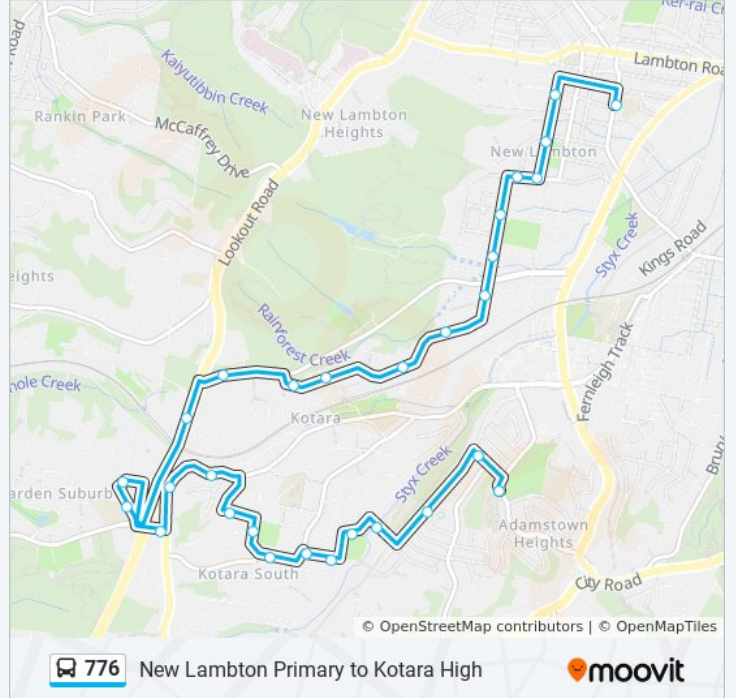

Direction: Kotara HS

33 stops

[VIEW LINE SCHEDULE](#)

- New Lambton Library, Regent St
- Portland Pl at Evescourt Rd
- Evescourt Rd at St James Rd
- Evescourt Rd at Queens Rd
- Queens Rd at Orchardtown Rd
- Orchardtown Rd at Jean St
- Orchardtown Rd at Freyberg St
- Orchardtown Rd at Fay Ave
- Meredith St opp Aldyth St
- Meredith St at Grinsell St
- Grinsell St at Kotara Pl
- Grinsell St at Gregory Pde
- 157 Grinsell St
- Carnley Ave opp Carisbrooke Ave
- Charlestown Rd opp Peatties Rd
- Charlestown Rd after Kimbarra Cl
- Myall Rd at Charlestown Rd
- Garden Suburb Public School, Prospect Rd
- Bray Cres at Ewing St
- Myall Rd before Charlestown Rd
- Park Ave opp Nereida Cl
- Kuranda Cres before Moruya Pde

Stops: 33

Trip Duration: 30 min

Line Summary:

Lugar St Reserve, Lugar St
 Inglis St after Lugar St
 Laurie St opp Boundary St
 Boundary St at Joslin St
 Casey Ave opp Nesbitt Park
 Grayson Ave opp Nesbitt Park
 St James Primary School, Vista Pde
 Princeton Ave opp Galena St
 Rosemont St at Princeton Ave
 Rosemont St at Lexington Pde
 Lexington Pde opp Kotara High School

Direction: St Thereses PS

Stops: 29

Trip Duration: 27 min

Line Summary:

Grinsell St opp Gregory Pde

Grinsell St at March St

Meredith St at Aldyth St

Orchardtown Rd at Fay Ave

Orchardtown Rd opp Myra St

Orchardtown Rd at Jean St

Queens Rd at High St

Queens Rd at Evescourt Rd

Evescourt Rd at St James Rd

Evescourt Rd at Portland Pl

Royal St opp Portland Pl

776 bus time schedules and route maps are available in an offline PDF at moovitapp.com. Use the [Moovit App](#) to see live bus times, train schedule or subway schedule, and step-by-step directions for all public transit in Sydney.