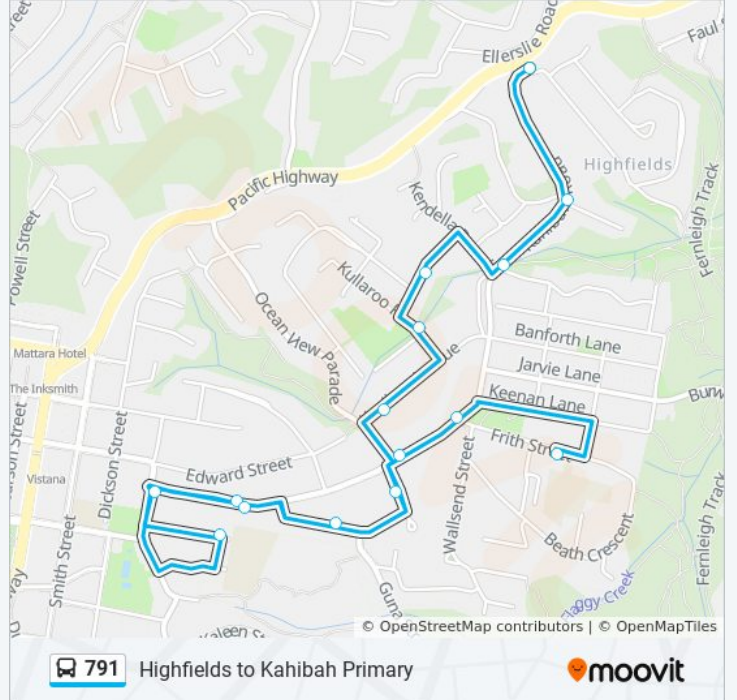

## 791 bus Info

**Direction:** Kahibah PS

**Stops:** 15

**Trip Duration:** 15 min

**Line Summary:**

791 bus time schedules and route maps are available in an offline PDF at [moovitapp.com](https://moovitapp.com). Use the [Moovit App](#) to see live bus times, train schedule or subway schedule, and step-by-step directions for all public transit in Sydney.