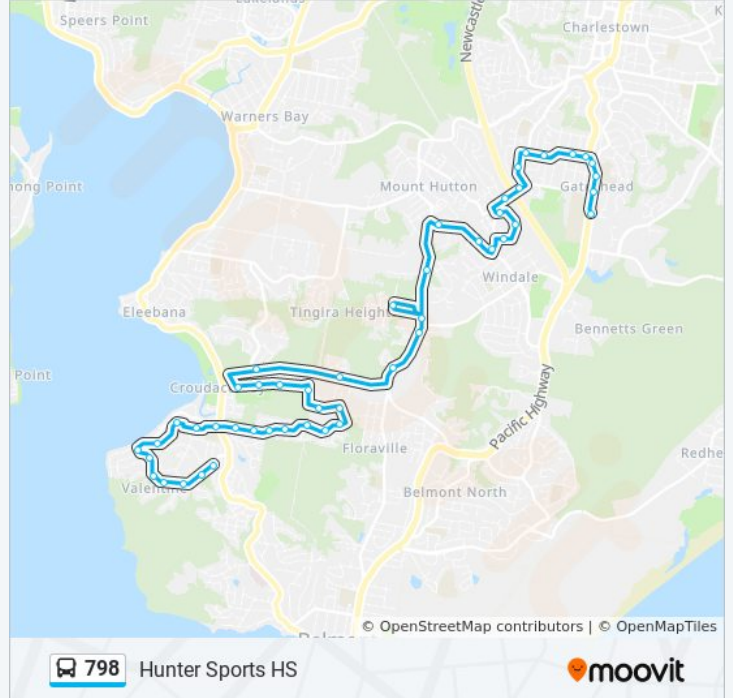

Connaught Rd before Parklea Ave

Parklea Ave opp The Stuart Centre

Valentine Eleebana Football Club, Parklea Ave

Valentine Eleebana Netball Club, Parklea Ave

Tingira Dr at Wyndham Way

Tingira Dr after Cassegrain Cl

Violet Town Rd before Burton Rd

Violet Town Rd at John St

Violet Town Rd after Charles St

Victoria Rd at James St

Violet Town Rd at Sanctuary Gr

Lake Macquarie Fair, Wilsons Rd

South St after Tomaree Way

Merrigum St opp Bahloo Reserve

Balemo Cres at Neikah Pl

Balemo Cres opp Danina Way

Anglican Parish of Windale, Balemo Cres

Willow Rd at Kestrel Ave

Willow Rd opp Redwood Cres

Hickory Rd at Coral Cres

Sylvia Grozdanovski Memorial Park, Oxford St

Oxford St at Paper St

Oxford St after Goundry St

Oxford St at O'Brien St

Pacific Hwy after Oxford St

St Mary's High School, Pacific Hwy

Pacific Hwy opp Hughes St

Pacific Hwy opp Hunter Sports High

798 bus time schedules and route maps are available in an offline PDF at moovitapp.com. Use the [Moovit App](#) to see live bus times, train schedule or subway schedule, and step-by-step directions for all public transit in Sydney.

[About Moovit](#) · [MaaS Solutions](#) · [Supported Countries](#) · [Mooviter Community](#)

© 2024 Moovit - All Rights Reserved

Check Live Arrival Times