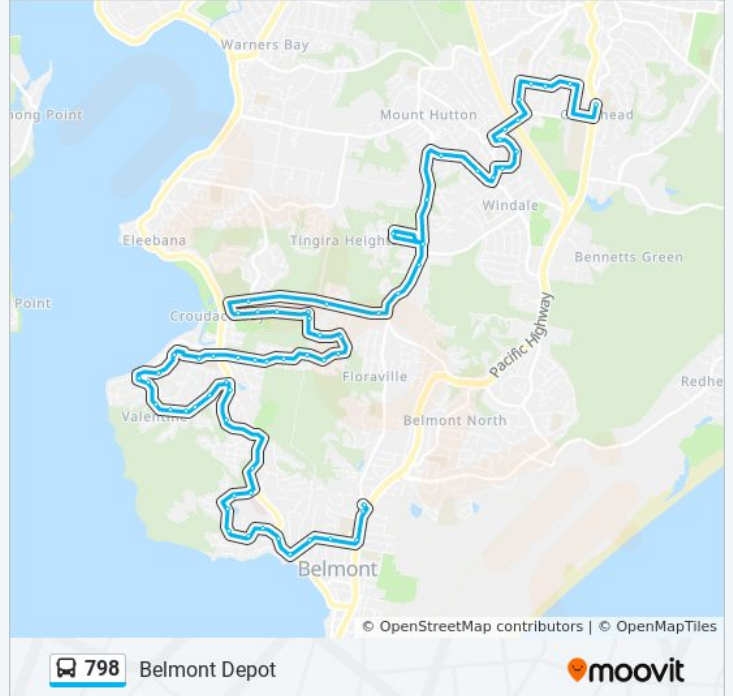

**Direction:** Belmont Depot

**Stops:** 63

**Trip Duration:** 38 min

**Line Summary:**

Parklea Ave opp Valentine Eleebana Football Club

The Stuart Centre, Parklea Ave

Parklea Ave at Connaught Rd

Connaught Rd opp Parklea Ave

Andrew Rd opp Frederick St

Andrew Rd opp Roma Rd

Andrew Rd opp Leichhardt Rd

Andrew Rd at Minter St

Andrew Rd before Berringar Rd

Andrew Rd at Croudace Bay Rd

Croudace Bay Rd at Excalibur Pde

Croudace Bay Rd opp Lindsay Ave

Croudace Bay Rd at Spinnaker Rgwy

Belmont Hospital, Green Point Dr

Green Point Dr opp Sugarglider Ct

Crown St at Ringtail Cl

Crown St opp The Shores Way

Daniel St at Crown St

Lewers St before Roe St

Lewers St after Croudace Bay Rd

### 798 bus Info

**Direction:** Hunter Sports HS

**Stops:** 48

**Trip Duration:** 28 min

**Line Summary:**

Connaught Rd before Parklea Ave

Parklea Ave opp The Stuart Centre

Valentine Eleebana Football Club, Parklea Ave