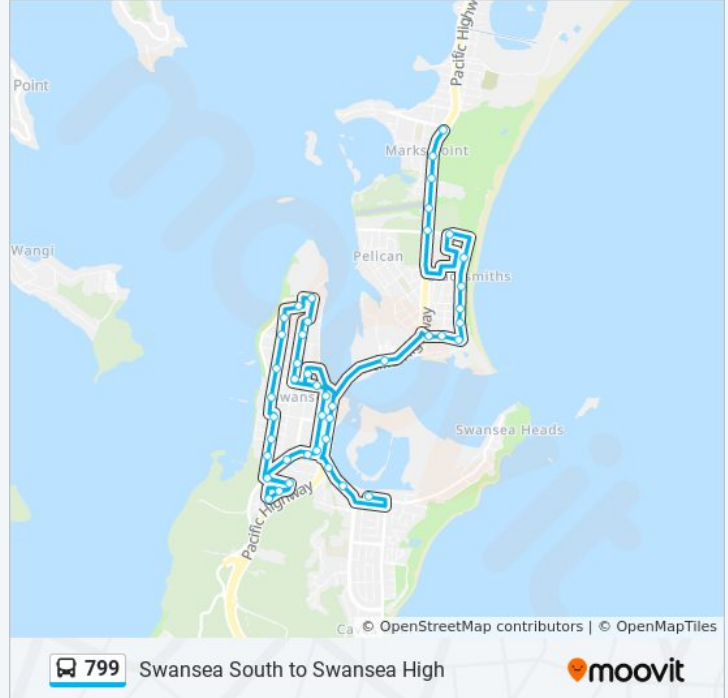

Direction: Marks Point

44 stops

[VIEW LINE SCHEDULE](#)

- St Patrick's Primary School, Northcote Ave
- Bowman St opp Alexander Pl
- Bowman St at Gray St
- Swansea Library, Pacific Hwy
- Pacific Hwy after Lake Rd
- Pacific Hwy opp Peel St
- Swansea Public School, Galgabba St
- Swansea Swim Centre, Belmont St
- Josephson St after Belmont St
- St Peter's Anglican Church, Josephson St
- Wood St before Old Pacific Hwy
- Old Pacific Hwy opp Wood St
- Old Pacific Hwy at Milray St
- Old Pacific Hwy at Parbury Rd
- Parbury Rd opp Richards Rd
- Richards Rd at Kenny Cl
- Hardy St at Richards Rd
- Parbury Park, Marks St
- Marks St at Beach St
- Marks St at Lake Rd
- Boyd St opp Charles St
- Sturt St at Kennedy St

Ungala Rd before Mallowa St

Awabakal Ave at Cudgee St

Pacific Hwy at Soldiers Rd

Lake Macquarie Airport, Pacific Hwy

Pacific Hwy at Docker St

Pacific Hwy before Docker St

Pacific Hwy at Marks Point Rd

Direction: Swansea HS

28 stops

[VIEW LINE SCHEDULE](#)

Old Pacific Hwy opp Wood St

Old Pacific Hwy at Milray St

Old Pacific Hwy at Parbury Rd

Parbury Rd opp Richards Rd

Richards Rd at Kenny Cl

Hardy St at Richards Rd

Marks St at Beach St

Marks St at Lake Rd

Boyd St opp Charles St

Sturt St at Kennedy St

Sturt St after Forbes St

Sturt St at Kahibah St

Burke St before Pelican St

Wallarah St at Dobinson Dr