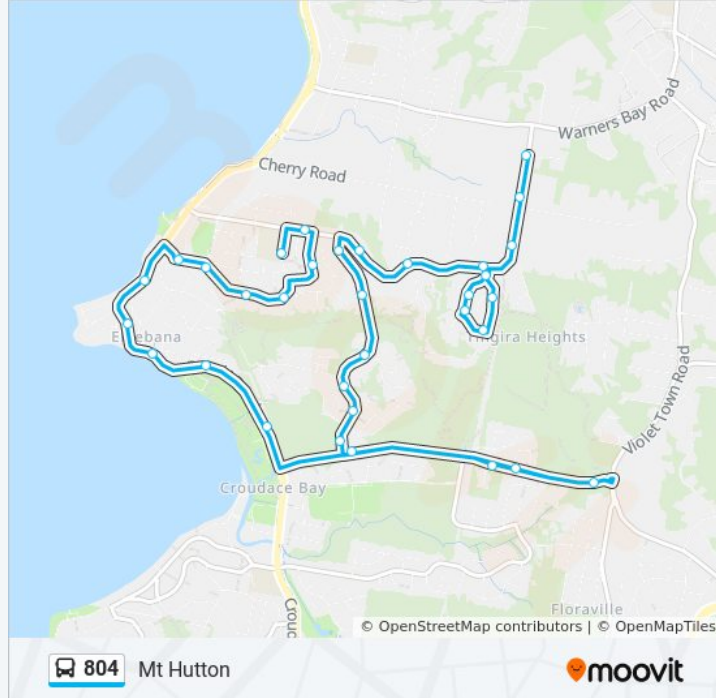

## Direction: Mt Hutton

33 stops

[VIEW LINE SCHEDULE](#)

Eleebana Public School, Ian St  
Glad Gunson Dr opp Pindimar Cl  
Rothbury St before Tyrrells Cl  
Ian St at Penfold Cl  
Ian St at Buring Cl  
Ian St opp Murray St  
Elizabeth St at Harkins St  
24 Bareki Rd  
Bareki Rd at Birubi Cl  
Bareki Rd at Yerambla Cl  
Bareki Rd after Moani St  
Macquarie Dr opp Thomas H Halton Park  
Tingira Dr at Wyndham Way  
Tingira Dr after Cassegrain Cl  
Tingira Dr after Violet Town Rd  
Tingira Dr opp Cassegrain Cl  
Wyndham Way after Tingira Dr  
Wyndham Way opp Desreux Cl  
Wyndham Way at Woodside Dr  
Wyndham Way opp Ridgewood Cres  
Wyndham Way at Mateus Cl  
Wyndham Way before Glad Gunson Dr

Lindeman Cl opp Minchinbury Cl

Lindeman Cl at Woodley St

Woodley St at Seaview Cl

Seaview Cl at Huntington Cl

Lindeman Cl opp Seaview Cl

Burton Rd after Glad Gunson Dr

Burton Rd opp Casson Ave

Burton Rd opp Lamington Dr

**Direction: Warners Bay HS**

42 stops

[VIEW LINE SCHEDULE](#)

Warners Bay opp Old Warners Bay Rd

Burton Rd before Casson Ave

Burton Rd opp Glad Gunson Dr

Lindeman Cl opp Minchinbury Cl

Lindeman Cl at Woodley St

**804 bus Info**

**Direction:** Warners Bay HS

**Stops:** 42

**Trip Duration:** 26 min

**Line Summary:**

Tingira Dr after Cassegrain Cl  
Tingira Dr after Violet Town Rd  
Tingira Dr opp Cassegrain Cl  
Tingira Dr opp Wyndham Way  
Thomas H Halton Park, Macquarie Dr  
Bareki Rd opp Moani St  
Bareki Rd opp Yerambla Cl  
Bareki Rd at Eleebana Rd  
17 Bareki Rd  
Harkins St at Elizabeth St  
Ian St at Murray St  
Ian St at Mulimbah St  
Ian St opp Penfold Cl  
Eleebana Public School, Ian St  
Eleebana Public School, Glad Gunson Dr  
Glad Gunson Dr at Linden Ave  
Macquarie Dr opp Glad Gunson Dr  
Macquarie Dr opp Bunya Park  
The Esplanade after Macquarie Dr  
The Esplanade opp Warners Bay Rd  
The Esplanade opp James St  
King St after Charles St  
King St at Margaret St  
Warners Bay High School, Myles Ave