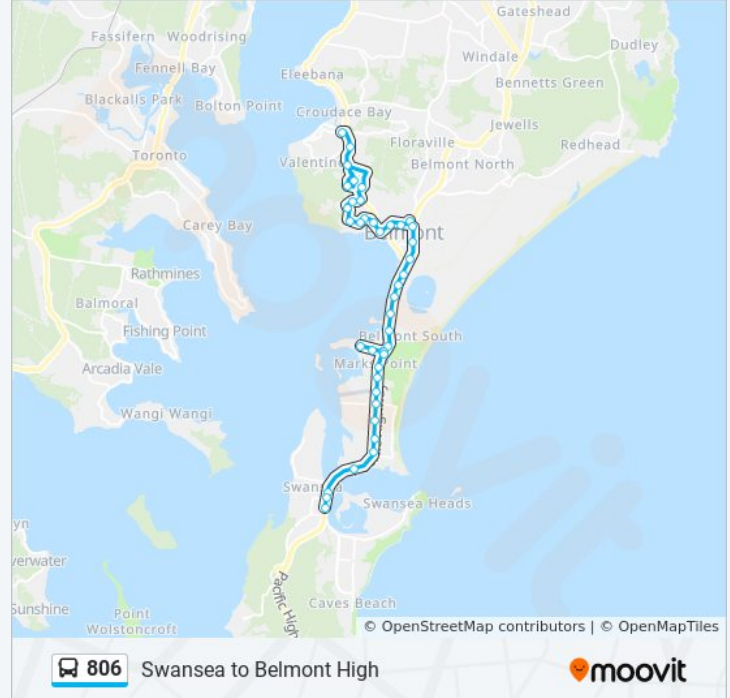

Marks Point Rd after Pacific Hwy

Marks Point Rd before Findon St

Ron Ferry Park, Marks Point Rd

Marks Point Rd before Pacific Hwy

Pacific Hwy before Emily St

Pacific St at Arthur St

Pacific Hwy opp Beach St

Pacific Hwy at Bellevue Rd

Pacific Hwy opp Alick St

Hunter TAFE, Pacific Hwy

Pacific Hwy before Macquarie St

Pacific Hwy after Maude St

Evans St at Pacific Hwy

Belmont High School, Henry St

Evans St at Robb St

Evans St opp Haig St

Belmont 16s, Ross St

Lewers St opp Croudace Bay Rd

Lewers St before Daniel St

Daniel St at Crown St

Crown St at The Shores Way

Crown St opp Ringtail Cl

Green Point Dr at Sugarglider Ct

Green Point Dr opp Belmont Hospital

Croudace Bay Rd opp Spinnaker Rgwy

The Park Ch at Pandorea Way

The Park Ch at Morinda Ct

Croudace Bay Rd before Lindsay Ave

Croudace Bay Rd at Andrew Rd

Valentine Public School, Tallawalla Rd