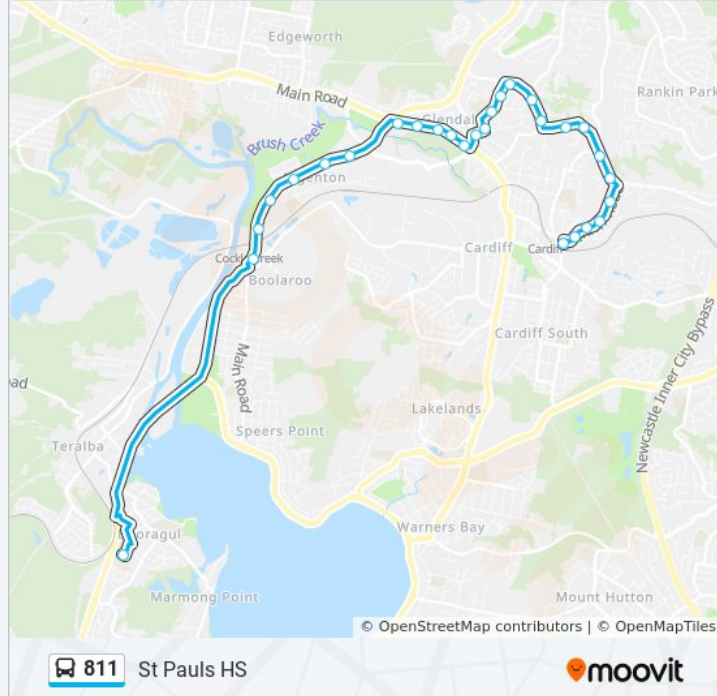

Main Rd opp Lilian St

Main Rd opp Poyner Ave

Main Rd before Lake Rd

Lake Rd at McLaughlin St

Lake Rd at Waratah St

Lake Rd at Victoria St

NSW Mines Rescue Service, Lake Rd

Lake Rd opp Club Macquarie

Lake Rd opp Creek Reserve Rd

St Pauls High School

811 bus time schedules and route maps are available in an offline PDF at moovitapp.com. Use the [Moovit App](#) to see live bus times, train schedule or subway schedule, and step-by-step directions for all public transit in Sydney.

[About Moovit](#) · [MaaS Solutions](#) · [Supported Countries](#) · [Mooviter Community](#)

© 2024 Moovit - All Rights Reserved

Check Live Arrival Times