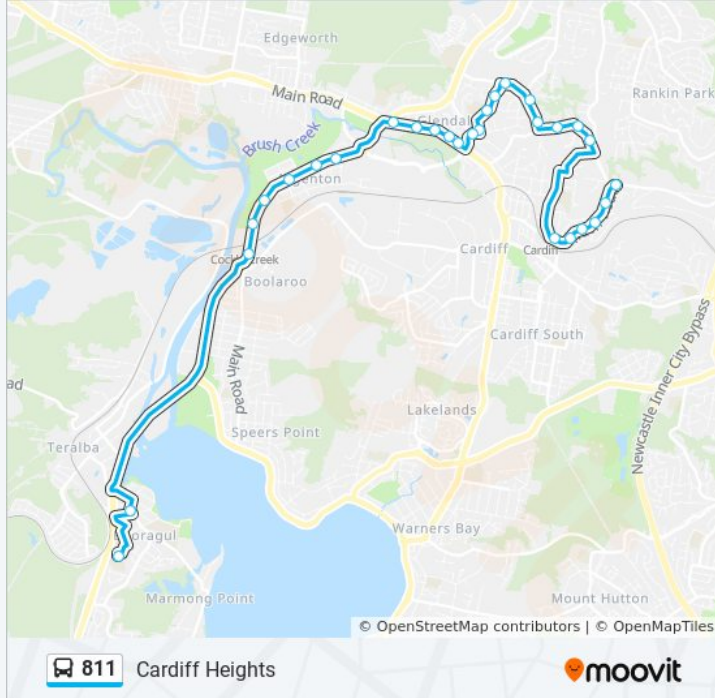

Direction: Cardiff Heights

29 stops

[VIEW LINE SCHEDULE](#)

- St Pauls High School
- Marmong St at Rens St
- Lake Rd before Creek Reserve Rd
- Waratah Golf Club, Lake Rd
- Lake Rd opp NSW Mines Rescue Service
- Lake Rd at Princess St
- Lake Rd opp Waratah St
- Lake Rd after Park Ave
- Main Rd before Manuel St
- Main Rd at Poyner Ave
- Main Rd at Lilian St
- Main Rd after Bruce St
- Main Rd before Glendale Dr
- Graham St after Glendale Dr
- Clarence St at Graham St
- Clarence St opp Karen Ave
- Clarence St opp Graham St
- Reservoir Rd opp Clarence St
- Reservoir Rd at Amber Way
- Reservoir Rd opp Lowry St
- Reservoir Rd opp Dewrang St
- Reservoir Rd opp Nadrian Cl

Direction: Cardiff Heights

Stops: 29

Trip Duration: 32 min

Line Summary:

Reservoir Rd opp 183

Main Rd after Wansbeck Valley Rd

Main Rd after Charles St

Main Rd at Alice St

Main Rd opp Curry St

Main Rd opp Peatties Rd

Lynden Grove Retirement Village, Main Rd

Direction: St Pauls HS

28 stops

[VIEW LINE SCHEDULE](#)

Newcastle St opp St Kevin's Primary School

Main Rd after Charles St

Stops: 28

Trip Duration: 22 min

Line Summary:

Main Rd opp Lilian St

Main Rd opp Poyner Ave

Main Rd before Lake Rd

Lake Rd at McLaughlin St

Lake Rd at Waratah St