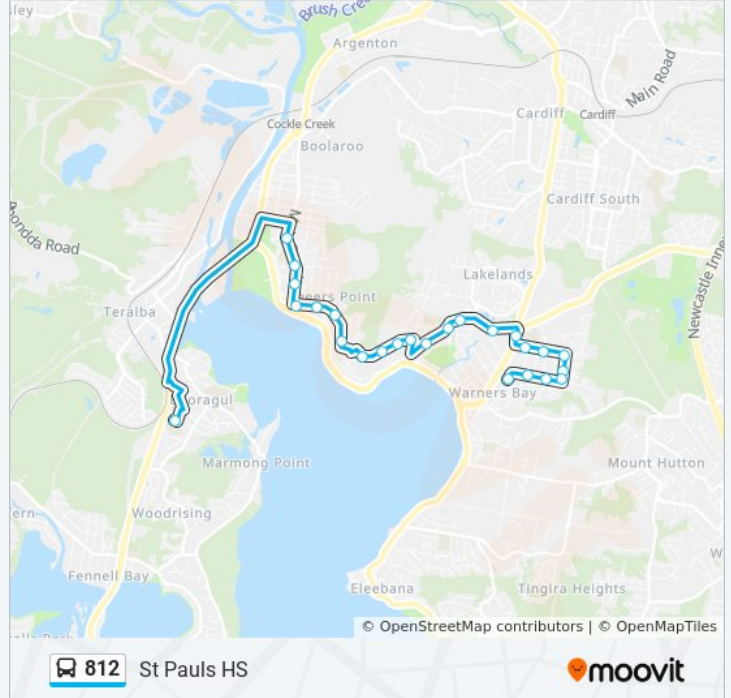

**Direction: St Pauls HS**

25 stops

[VIEW LINE SCHEDULE](#)

- Yorston St at Pring St
- East St after Nott St
- East St at Wellings St
- Vennard St at East St
- Vennard St after East St
- Myles Ave at Vennard St
- Myles Ave opp Biddabah Ave
- Myles Ave opp Warners Bay High School
- King St opp Myles Ave
- Medcalf St at Walker St
- Medcalf St at Albert St
- Medcalf St opp Biddabah Public School
- Medcalf St at Vincent St
- Thompson Rd after Fairfax Rd
- Thompson Rd opp Rani Cl
- Thompson Rd at Moulden St
- Thompson Rd at Morse St
- Speers St after Thompson Rd
- Speers St opp Quarry Rd
- Speers St opp Bradford St
- Speers St at Main Rd
- Main Rd opp Nord St

**Direction:** St Pauls HS

**Stops:** 25

**Trip Duration:** 19 min

**Line Summary:**

Speers Point Library, Main Rd

Main Rd at Eighth St

St Pauls High School

### Direction: Warners Bay HS

25 stops

[VIEW LINE SCHEDULE](#)

St Pauls High School

Marmong St at Rens St

Main Rd at Eighth St

Main Rd opp Speers Point Library

Main Rd at Nord St

### 812 bus Info

**Direction:** Warners Bay HS

**Stops:** 25

**Trip Duration:** 25 min

**Line Summary:**

Warners Bay High School, Myles Ave

Myles Ave at Biddabah Ave

Myles Ave opp Vennard St