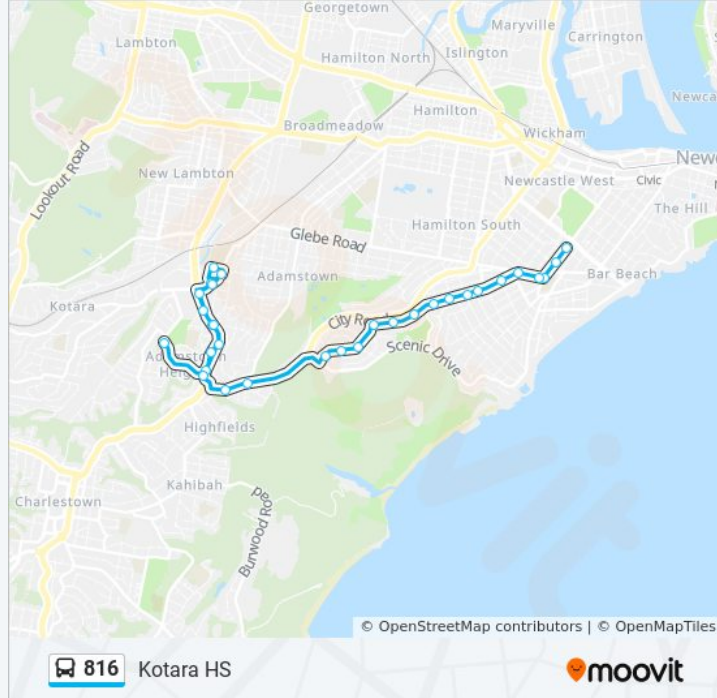

Stops: 31

Trip Duration: 20 min

Line Summary:

Railway St opp Prince of Wales Hotel

Rowlands Park, Railway St

Union St opp The Junction Public School

St Joseph's Primary School, Union St

Union St at Kemp St

Union St opp St Joseph's Primary School

The Junction Public School, Union St

Railway St opp Rowlands Park

Prince of Wales Hotel, Railway St

Morgan St at Berner St

Morgan St before Caldwell St

Morgan St at Ridge St

816 bus Info

Direction: Kotara HS

Stops: 31

Trip Duration: 25 min

Line Summary:

Northcott Dr opp Lexington Pde

Northcott Dr opp Kinross Ave

Northcott Dr after Wade St

Northcott Dr opp Lexington Pde

Kotara High School, Lexington Pde

Direction: St Pius X HS

24 stops

[VIEW LINE SCHEDULE](#)

Union St at Kemp St

Union St opp St Joseph's Primary School

The Junction Public School, Union St