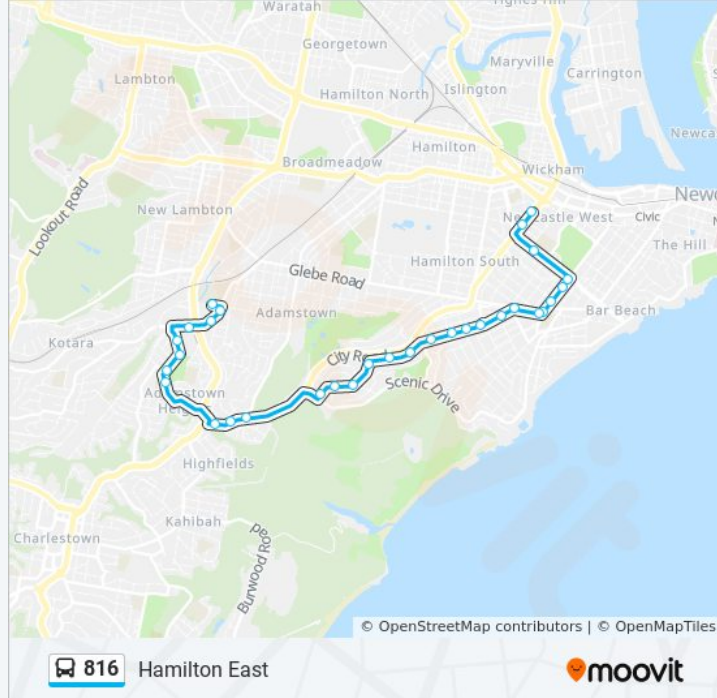

Direction: Hamilton East

31 stops

[VIEW LINE SCHEDULE](#)

- St Pius X High School, Fletcher St, Stand C
- Park Ave after Fletcher St
- Park Ave after Dibbs St
- Westfield Kotara, Park Ave
- Westfield Kotara, Lexington Pde
- Lexington Pde opp Rachael Ave
- Hudson Park, Lexington Pde
- Lexington Pde opp Kotara High School
- City Rd after Northcott Dr
- City Rd before Bruncker Rd
- City Rd after Bruncker Rd
- Sunhill Dr at Bershire Ave
- Sun Hill Dr at Elsworth Pde
- Sun Hill Dr at Hatfield St
- Hatfield St at Flowerdale Ave
- Morgan St opp Myamblah Cres
- Morgan St opp Kiah Pl
- Morgan St after Alice St
- Morgan St opp Woodward Street Reserve
- Morgan St at Rose St
- Morgan St before Llewellyn St
- Morgan St opp Berner St

Stops: 31

Trip Duration: 20 min

Line Summary:

Railway St opp Prince of Wales Hotel

Rowlands Park, Railway St

Union St opp The Junction Public School

St Joseph's Primary School, Union St

Union St at Kemp St

Union St at Parkway Ave

Newcastle High School, Parkway Ave

Stewart Ave at Dumaresq St

Stewart Ave at Hebburn St

Direction: Kotara HS

31 stops

[VIEW LINE SCHEDULE](#)

Union St at Kemp St

Union St opp St Joseph's Primary School

The Junction Public School, Union St

Railway St opp Rowlands Park

Prince of Wales Hotel, Railway St

Morgan St at Berner St

Morgan St before Caldwell St

Morgan St at Ridge St