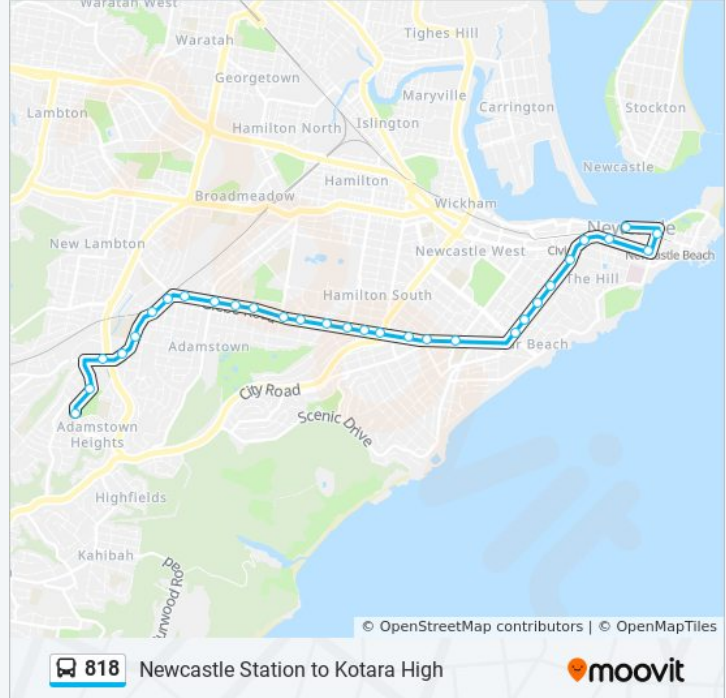

Merewether Uniting Church, Glebe Rd

Glebe Rd after Smith St

Junction Fair, Glebe Rd

Darby St after Parkway Ave

Darby St at Tooke St

St Johns Anglican Church, Darby St

Darby St at Bull St

Newcastle Art Gallery, Darby St

King St after Darby St

King St at Perkins St

King St at Watt St

Watt St opp Customs House

Wharf Rd opp Queens Wharf

818 bus time schedules and route maps are available in an offline PDF at moovitapp.com. Use the [Moovit App](#) to see live bus times, train schedule or subway schedule, and step-by-step directions for all public transit in Sydney.

[About Moovit](#) · [MaaS Solutions](#) · [Supported Countries](#) · [Mooviter Community](#)

© 2024 Moovit - All Rights Reserved

Check Live Arrival Times