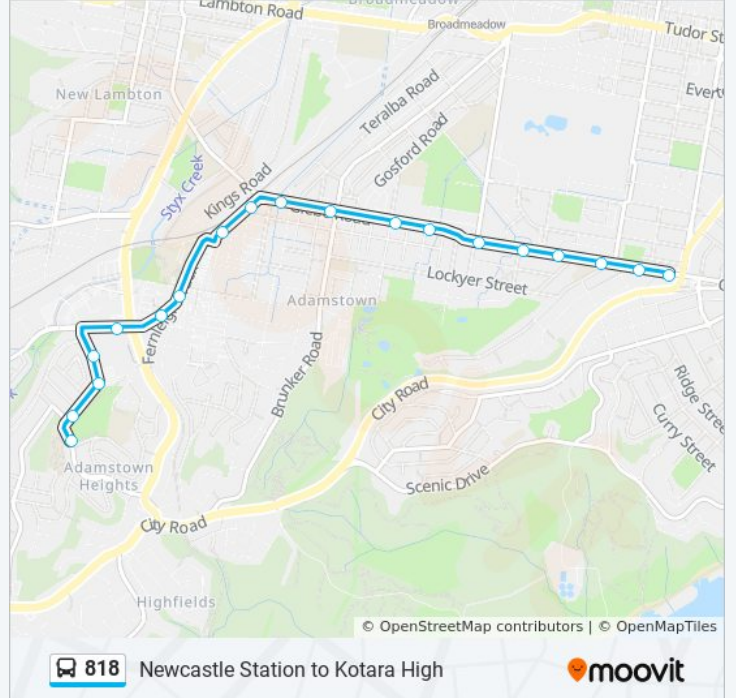

 818

Newcastle Station to Kotara High

Get The App

The 818 bus line (Newcastle Station to Kotara High) has 2 routes. For regular weekdays, their operation hours are:
(1) Kotara HS: 8:34 AM(2) Queens Wharf: 3:15 PM - 3:20 PM

Use the Moovit App to find the closest 818 bus station near you and find out when is the next 818 bus arriving.

Direction: Kotara HS

19 stops

[VIEW LINE SCHEDULE](#)

Glebe Rd after City Rd
Glebe Rd at Edward St
Glebe Rd at Henry St
Glebe Rd opp Neill Tce
Glebe Rd at James St
Glebe Rd at Fellowes St
Glebe Rd opp Adamstown Bowling Club
Glebe Rd opp Adamstown Park
Glebe Rd opp Adamstown Uniting Church
Glebe Rd opp West Park
Park Ave opp Adamstown Station
Park Ave before Bailey St
Park Ave after Fletcher St
Park Ave after Dibbs St
Westfield Kotara, Park Ave
Westfield Kotara, Lexington Pde
Lexington Pde opp Rachael Ave
Hudson Park, Lexington Pde
Lexington Pde opp Kotara High School

Stops: 19

Trip Duration: 14 min

Line Summary:

Direction: Queens Wharf

31 stops

[VIEW LINE SCHEDULE](#)

- Kotara High School, Lexington Pde
- Lexington Pde after Rachael Ave
- Park Ave opp Westfield Kotara
- Park Ave before Dibbs St
- St Pius X High School, Fletcher St, Stand C
- St Pius X High School, Park Ave
- Park Ave after Bailey St
- Adamstown Station, Park Ave
- West Park, Glebe Rd
- Adamstown Community Early Learning, Glebe Rd
- Glebe Rd before Bryant St
- Adamstown Bowling Club, Glebe Rd
- Glebe Rd at Chatham St
- Glebe Rd opp James St
- Glebe Rd opp Merewether Public School
- Glebe Rd opp Henry St
- Glebe Rd opp Edward St
- Glebe Rd at Gordon Ave

818 bus Info

Direction: Queens Wharf

Stops: 31

Trip Duration: 26 min

Line Summary:

Merewether Uniting Church, Glebe Rd

Glebe Rd after Smith St

Junction Fair, Glebe Rd