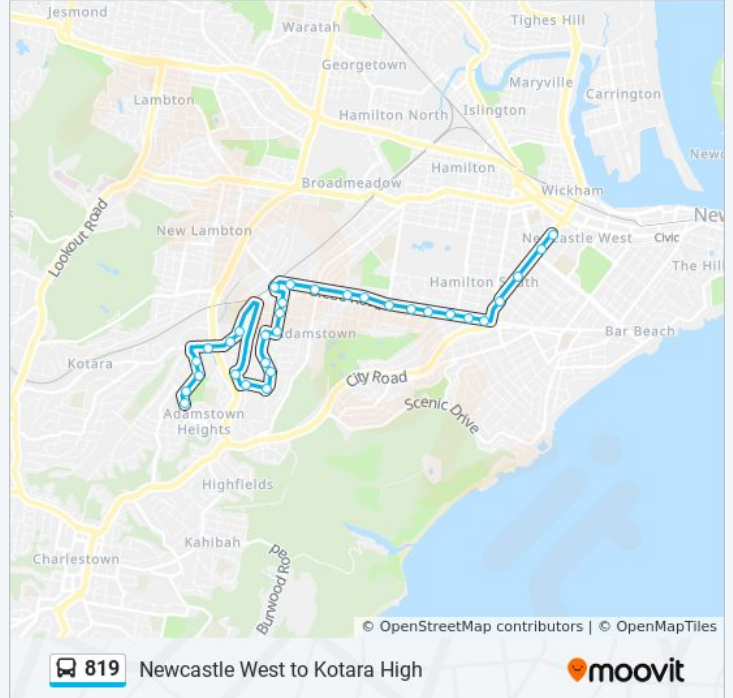

Use the Moovit App to find the closest 819 bus station near you and find out when is the next 819 bus arriving.

Direction: Kotara HS

31 stops

[VIEW LINE SCHEDULE](#)

- Stewart Ave opp Hebburn St
- Stewart Ave opp Dumaresq St
- Hamilton South Public School, Stewart Ave
- Stewart Ave at Cram St
- Glebe Rd after City Rd
- Glebe Rd at Edward St
- Glebe Rd at Henry St
- Glebe Rd opp Neill Tce
- Glebe Rd at James St
- Glebe Rd at Fellowes St
- Glebe Rd opp Adamstown Bowling Club
- Glebe Rd opp Adamstown Park
- Glebe Rd opp Adamstown Uniting Church
- Glebe Rd opp West Park
- Park Ave opp Adamstown Station
- Wood St at Third St
- Wood St at Fourth St
- Wood St at Fletcher St
- William St at Fletcher St
- Garden Grove Pde opp Claremont Ave
- Claremont Ave at Garden Grove Pde
- Claremont Ave at Clinton Ave

Stops: 31

Trip Duration: 28 min

Line Summary:

Clinton Ave before Westwood Ave
 Westwood Ave at Bailey St
 Park Ave after Fletcher St
 Park Ave after Dibbs St
 Westfield Kotara, Park Ave
 Westfield Kotara, Lexington Pde
 Lexington Pde opp Rachael Ave
 Hudson Park, Lexington Pde
 Lexington Pde opp Kotara High School

Direction: Newcastle West

29 stops

[VIEW LINE SCHEDULE](#)

Kotara High School, Lexington Pde
 Lexington Pde after Rachael Ave
 Park Ave opp Westfield Kotara
 Park Ave before Dibbs St
 Westwood Ave after Bailey St
 Clinton Ave after Westwood Ave
 Claremont Ave after Clinton Ave
 Claremont Ave at Orana Cres
 Garden Grove Pde after Claremont Ave
 William St at Fletcher St
 Fletcher St at Wood St
 Wood St at Fourth St
 Wood St at Third St
 Adamstown Station, Park Ave
 West Park, Glebe Rd
 Adamstown Community Early Learning, Glebe Rd
 Glebe Rd before Bryant St
 Adamstown Bowling Club, Glebe Rd

Direction: Newcastle West

Stops: 29

Trip Duration: 26 min

Line Summary:

Glebe Rd at Chatham St

Glebe Rd opp James St

Glebe Rd opp Merewether Public School

Glebe Rd opp Henry St