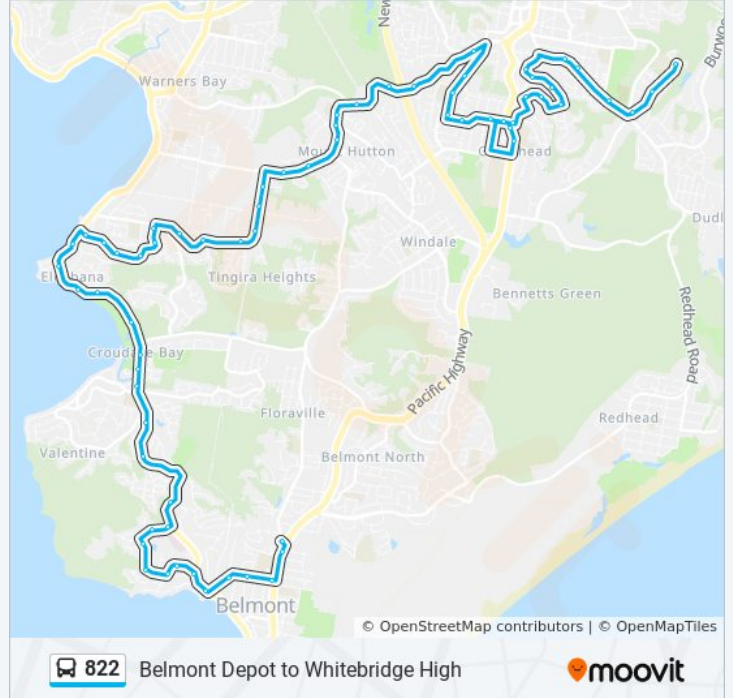

Bareki Rd opp Moani St

Bareki Rd opp Yerambla Cl

Bareki Rd at Eleebana Rd

17 Bareki Rd

Harkins St at Elizabeth St

Ian St at Murray St

Ian St at Mulimbah St

Ian St opp Penfold Cl

Rothbury St opp Tyrrells Cl

Rothbury St opp Arrowfield St

Glad Gunson Dr opp Wyndham Way

Glad Gunson Dr at Yalumba Cl

Glad Gunson Dr opp Lindeman Cl

Burton Rd after Glad Gunson Dr

Burton Rd opp Casson Ave

Burton Rd opp Lamington Dr

167 Warners Bay Rd

Warners Bay Rd after Old Warners Bay Rd

Warners Bay Rd before Cowmeadow Rd

Mullington Park, Dunkley Pde

Mount Hutton Public School, Dunkley Pde

Warners Bay Rd after Bayview St

364 Warners Bay Rd

Warners Bay Rd at Conifer Cl

Warners Bay Rd after E K Ave

Cadaga Rd at Carbeen St

Cadaga Rd opp Coral Cres

Cadaga Rd opp Sylvia Grozdanovski Memorial Park

Oxford St at Paper St

Oxford St after Goundry St

Oxford St at O'Brien St

Pacific Hwy after Oxford St