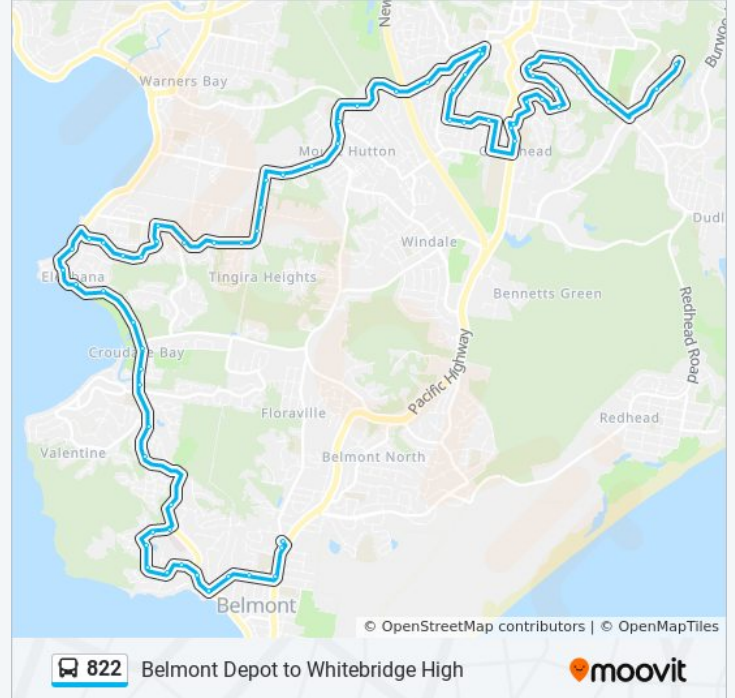

Stops: 64

Trip Duration: 40 min

Line Summary:

386 Warners Bay Rd

Warners Bay Rd opp Bayview St

Dunkley Pde at Tennent Rd

Warners Bay Rd after Wilsons Rd

Warners Bay opp Old Warners Bay Rd

Croudace Bay Rd at Spinnaker Rgwy

Belmont Hospital, Green Point Dr

Green Point Dr opp Sugarglider Ct

Crown St at Ringtail Cl

Crown St opp The Shores Way

Daniel St at Crown St

Lewers St before Roe St

Lewers St after Croudace Bay Rd

Ross St opp Belmont 16s

Evans St at Haig St

Evans St opp Robb St

Pacific Hwy opp Stanley St

Pacific Hwy opp Cobbin Pde

Belmont Bus Depot, Floraville Rd

Direction: Whitebridge HS

66 stops

Lewers St before Daniel St

Daniel St at Crown St

Crown St at The Shores Way

Crown St opp Ringtail Cl

Green Point Dr at Sugarglider Ct

Green Point Dr opp Belmont Hospital

Croudace Bay Rd opp Spinnaker Rgwy

Croudace Bay Rd before Lindsay Ave