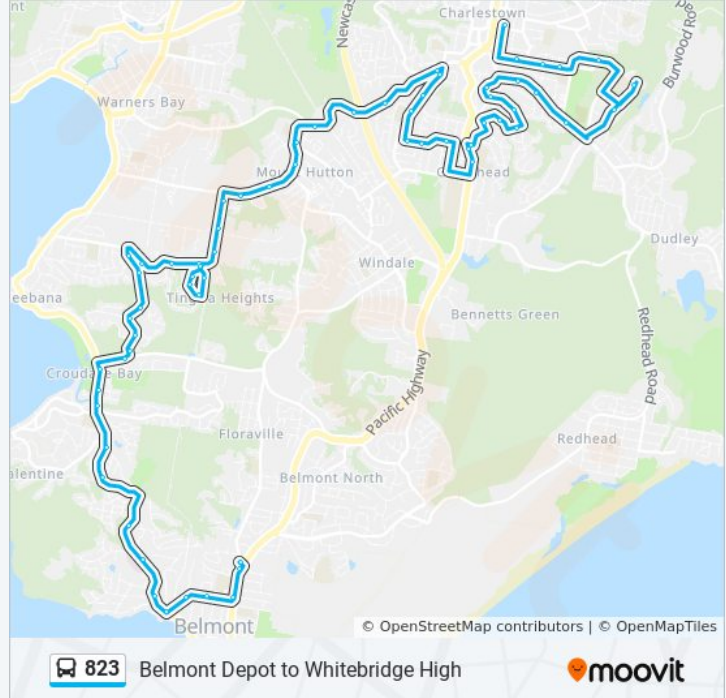

**Direction:** Belmont Depot

**Stops:** 65

**Trip Duration:** 54 min

**Line Summary:**

Cadaga Rd at Coral Cres  
Cadaga Rd opp Carbeen St  
Cadaga Rd before Warners Bay Rd  
Warners Bay Rd after Gadaga Rd  
408 Warners Bay Rd  
386 Warners Bay Rd  
Warners Bay Rd opp Bayview St  
Dunkley Pde at Tennent Rd  
Warners Bay Rd after Wilsons Rd  
Warners Bay opp Old Warners Bay Rd  
192 Warners Bay Rd  
Burton Rd after Warners Bay Rd  
Burton Rd before Casson Ave  
Burton Rd opp Glad Gunson Dr  
Lindeman Cl opp Minchinbury Cl  
Lindeman Cl at Woodley St  
Woodley St at Seaview Cl  
Seaview Cl at Huntington Cl  
Lindeman Cl opp Seaview Cl  
Glad Gunson Dr at Lindeman Cl  
Glad Gunson Dr at Leasingham Cl  
105 Glad Gunson Dr  
Wyndham Way after Glad Gunson Dr  
Wyndham Way opp Mateus Cl  
Wyndham Way at Ridgewood Cres  
Wyndham Way opp Woodside Dr  
Wyndham Way after Desreaux Cl  
Wyndham Way before Tingira Dr  
Tingira Dr opp Wyndham Way  
Macquarie Dr after Tingira Dr  
Macquarie Dr before St Johns Dr  
Macquarie Dr before Regal Way  
Croudace Bay Rd at Excalibur Pde

### 823 bus Info

**Direction:** Whitebridge HS

**Stops:** 61

**Trip Duration:** 44 min

**Line Summary:**

Wyndham Way before Glad Gunson Dr

Glad Gunson Dr opp Wyndham Way

Glad Gunson Dr at Yalumba Cl